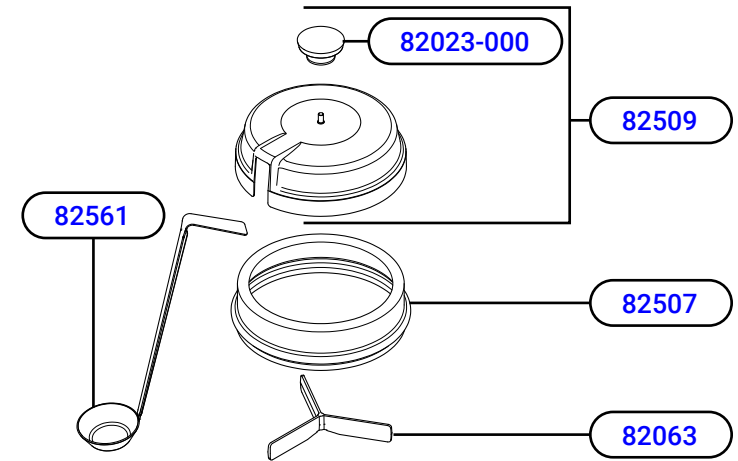

82500

Fudge Server FS

Complete View for Reference

PART	QTY	DESCRIPTION
82023-000	1	BLACK KNOB
82509	1	LID ASSEMBLY
82561	1	LADLE
82507	1	ADAPTER
82063	1	SPACER

82066 BASE ONLY*

82066	1	BASE ONLY FOR FS/FSP:
81278	1	WATER VESSEL ASSEMBLY
100003	1	21" THERMOSTAT
81297	1	HEATING ELEMENT
81037	1	THERMAL ASSEMBLY CUT-OUT
04544	1	SNAP-IN ROCKER SWITCH
81269	1	TEMPERATURE INDICATOR PLATE
81271	1	THERMOSTAT KNOB
11201	1	BUSHING, STRAIN RELIEF
11230	1	CORD ASSEMBLY
81058	4	FOOT WITH SCREW - BEFORE 2023
92098	4	PUSH-ON FOOT - AFTER 2023

*FOR SERIES PRIOR TO 12L,
REFER TO EARLIER 82066 PARTS
BREAKDOWN.