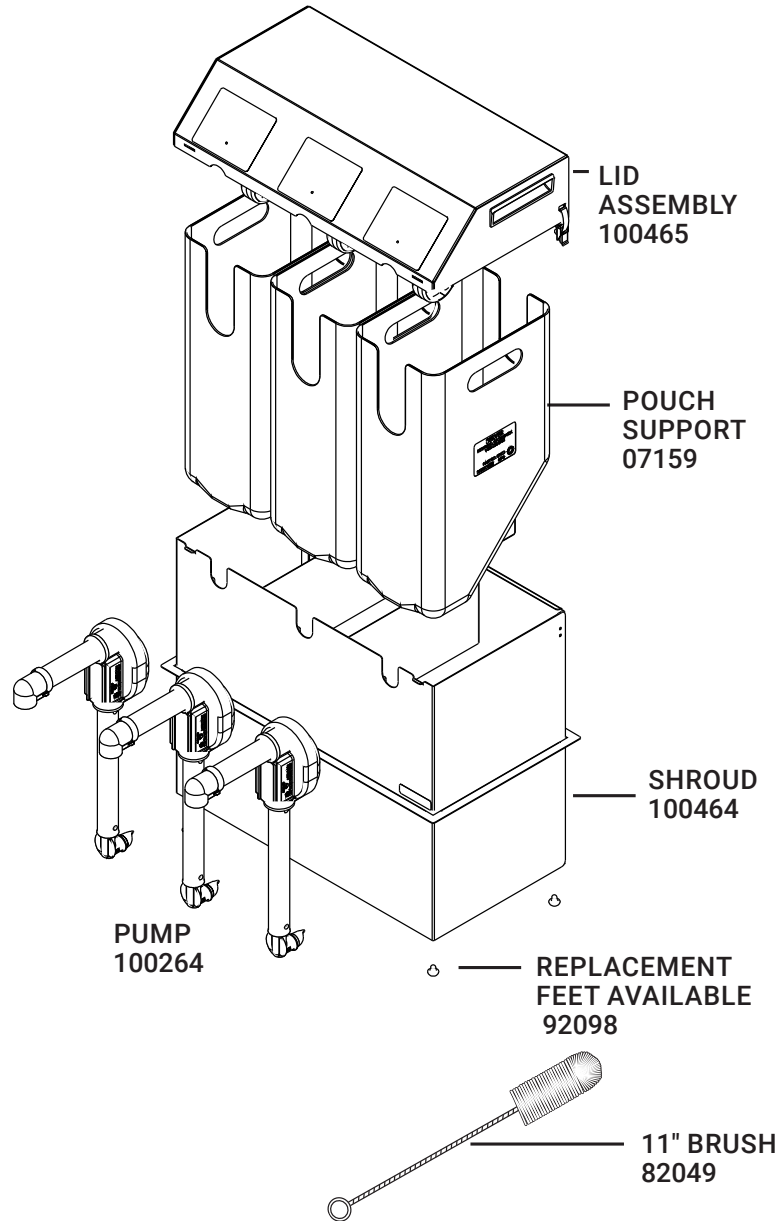

## 100469 Touchless Express

SE-3-TDI 100469 - US  
Triple Drop-In

Complete View for Reference

### FLAVOR DECAL SHEET 100246

### POWER SUPPLY/CORD 100273 (100-240V NEMA 5-15)

### SENSOR DIVIDER KIT 100580 (SHOWN WITH FLAVOR DECAL INSTALLED)