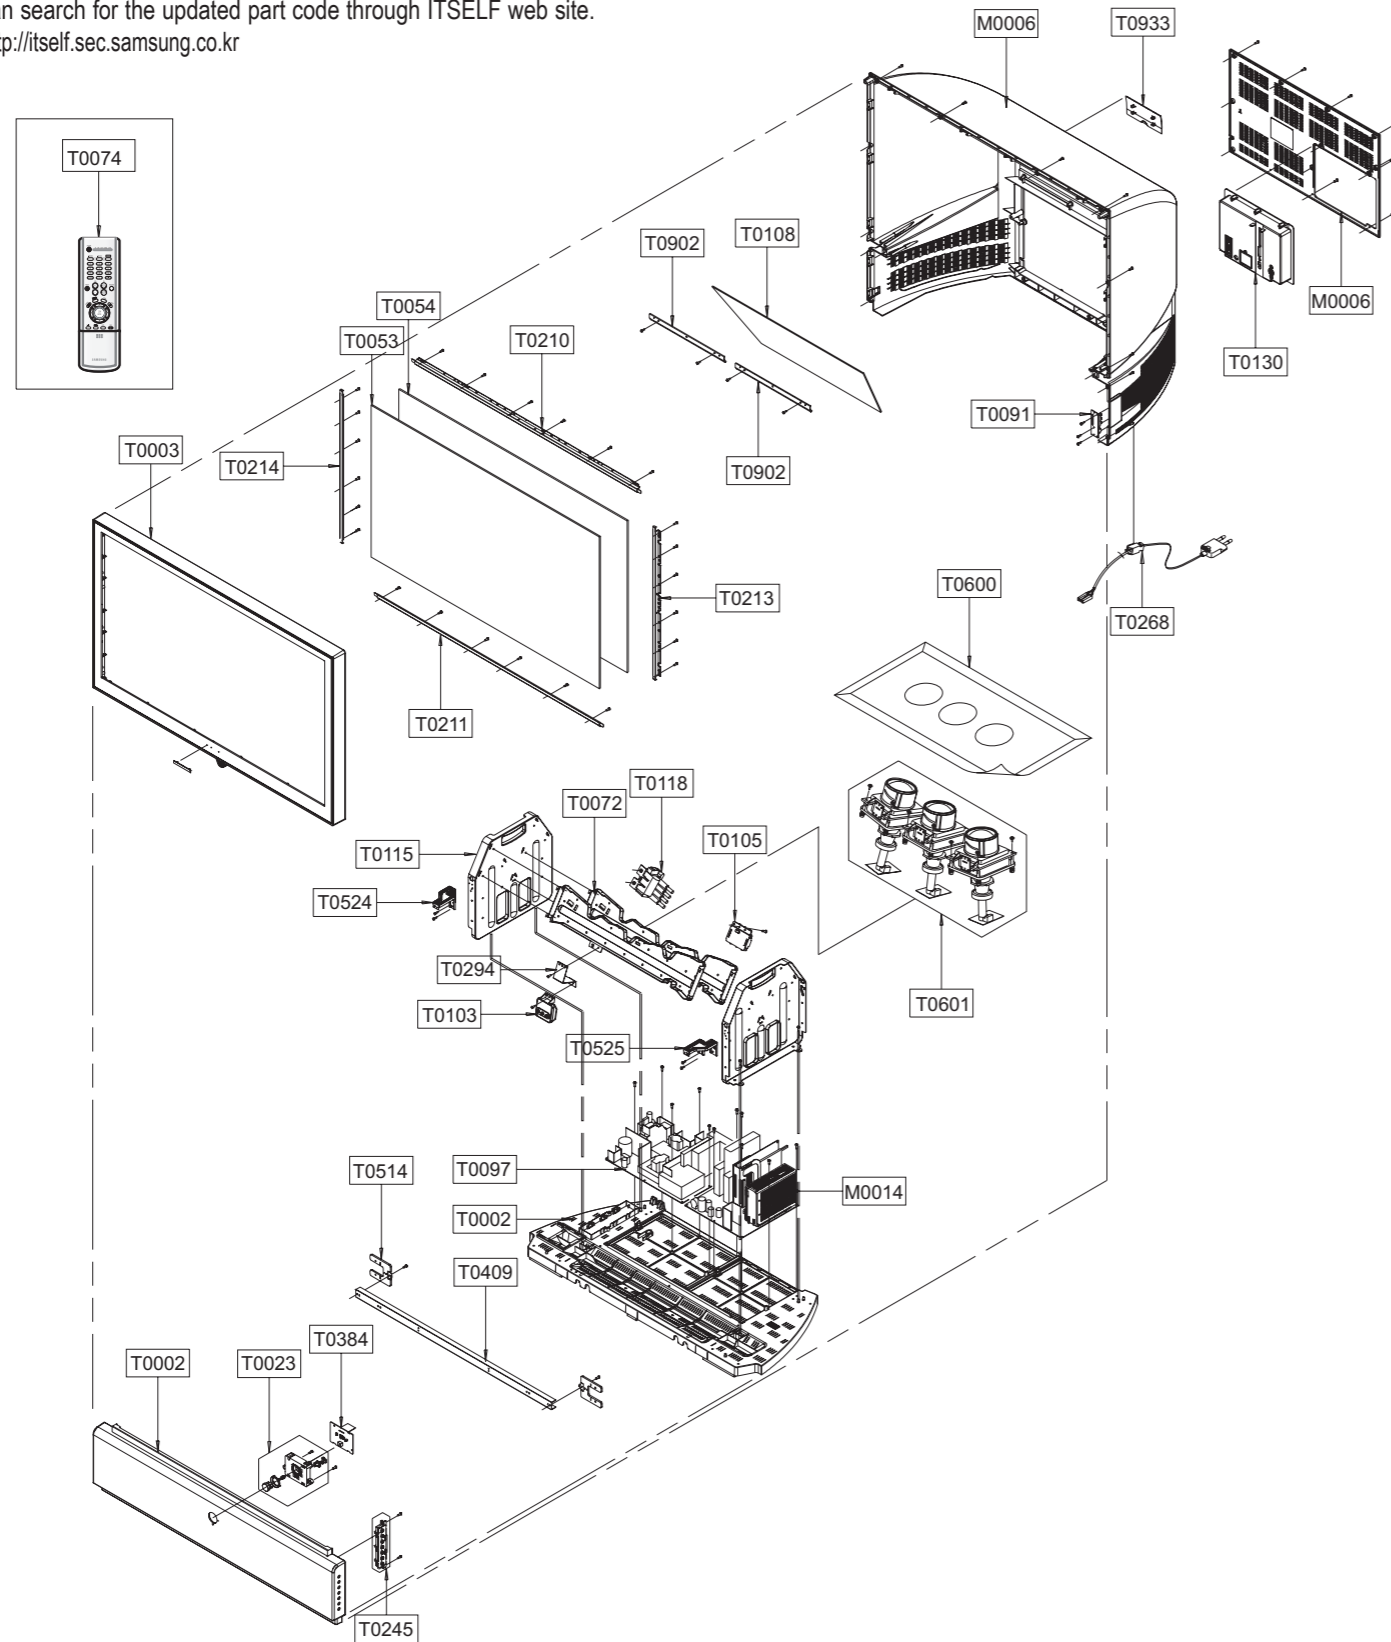

### 4-1 HCR4355WX/XAA

You can search for the updated part code through ITSELF web site.  
 URL: <http://itself.sec.samsung.co.kr>

Loc.No.	Code No.	Description;Specification	Q'ty	S.N.A
M0006	BP63-00442A	COVER-REAR BOTTOM;43/47Q5,HIPS,V0,GR503	1	S.N.A
M0006	BP63-00441B	COVER-REAR;43Q5,HIPS,V0,GR503	1	S.N.A
M0014	BP94-00689J	ASSY PCB MAIN;USA(120V),P62A,HCR4355WX/X	1	S.N.A
T0002	BP96-00911B	ASSY COVER P-FRONT BOTTOM;43Q5,SEA,HIPS	1	
T0002	BP64-00337A	CABINET-BOTTOM;42Q2,HIPS,V0,GR503	1	
T0003	BP96-00910B	ASSY COVER P-FRONT;43Q5,SEA(P62A),HIPS H	1	
T0023	BP96-00912B	ASSY COVER P-KNOB POWER;43Q5,ABS,HB,BLK,	1	
T0053	BP67-00045E	SCREEN FRESNEL;SCREEN FRESNEL,978*564,T=	1	
T0054	BP67-00045F	SCREEN LENTI;SCREEN-LENTI,976*562,T=0.76	1	
T0072	BP61-00933A	BRACKET-CRT TB;43Q5,SECC,T1.6	2	S.N.A
T0074	BP59-00082A	REMOCON;BENHUR-3,TM76A,47,Zilog 52MX,53,	1	
T0091	BP94-01542A	ASSY PCB MISC-A/V SIDE;HCR4245,P62A	1	
T0097	BP94-01548A	ASSY PCB MISC-PWR DEF;HCR4355,P62A,Q5	1	S.N.A
T0103	BP59-00045A	MODULE-FOCUS PACK ASS'Y;SVP-43W6HE,F301-	1	
T0105	BP94-00567A	ASSY PCB MISC-DY JACK;SVP-43W6,CHAMP	1	
T0108	BP67-00176B	MIRROR-BACK;SSM,GLASS,666.5* 522*301.5,T	1	S.N.A
T0115	BP61-00934A	BRACKET-CRT LR;43Q5,SECC,T1.6	2	S.N.A
T0118	BP26-00004A	TRANS FBT-H/V DISTRIBUTOR;FUW50A002B/FFA	1	
T0130	BP96-00981B	ASSY COVER P-TERMINAL BOARD;P62A,SEA,HIP	1	S.N.A
T0210	BP61-00234E	BRACKET-SCREEN TOP ASSY;43Q5,SECC,T1.0,N	1	S.N.A
T0211	BP61-00235E	BRACKET-SCREEN BOT ASSY;43Q5,SECC,T1.0,N	1	S.N.A
T0213	BP61-00598C	BRACKET-SCREEN R ASSY;43Q5,SECC,T1.0,NON	1	S.N.A
T0214	BP61-00599C	BRACKET-SCREEN L ASSY;43Q5,SECC,T1.0,NON	1	S.N.A
T0245	BP94-01443A	ASSY PCB MISC-KEY CONTROL;SP43Q5HL1X/XEC	1	
T0268	AA39-10007Y	CBF-POWER CORD;-EP2/YES,SPT-2 18AWGx2C,	1	
T0294	BP61-00740A	BRACKET-FOCUS;42W5,SECC,T1.6	1	S.N.A
T0384	BP94-02124A	ASSY PCB MISC-PWR CONTROL;SVP-42Q2HL,P60	1	
T0409	BP61-01082A	BRACKET-FRONT BOTTOM;43Q5,SECC,T1.0	1	S.N.A
T0514	BP61-00940A	BRACKET-SUPPORT;43Q5,SECC,T1.2	2	S.N.A
T0524	BP61-00990A	BRACKET-SIDE L;43Q5,SECC,T1.2	1	S.N.A
T0525	BP61-00992A	BRACKET-SIDE R;43Q5,SECC,T1.2	1	S.N.A
T0600	BP60-00060A	SPACER-DUST;43Q5,SPONGE,T3.0,94HF-1	1	
T0601	BP91-01787A	ASSY PRT;43Q5 XEC,J60B	1	S.N.A
T0902	BP96-00977A	ASSY BRACKET P-MIRROR;43Q5,SECC,T1.0,NTR	1	S.N.A
T0902	BP96-00977B	ASSY BRACKET P-MIRROR;43Q5,SECC,T1.0,NTR	1	S.N.A
T0933	BP63-00148A	COVER-FOCUS HOLE;PJT,V,HIPS,2.0,HB,GR503	1	S.N.A