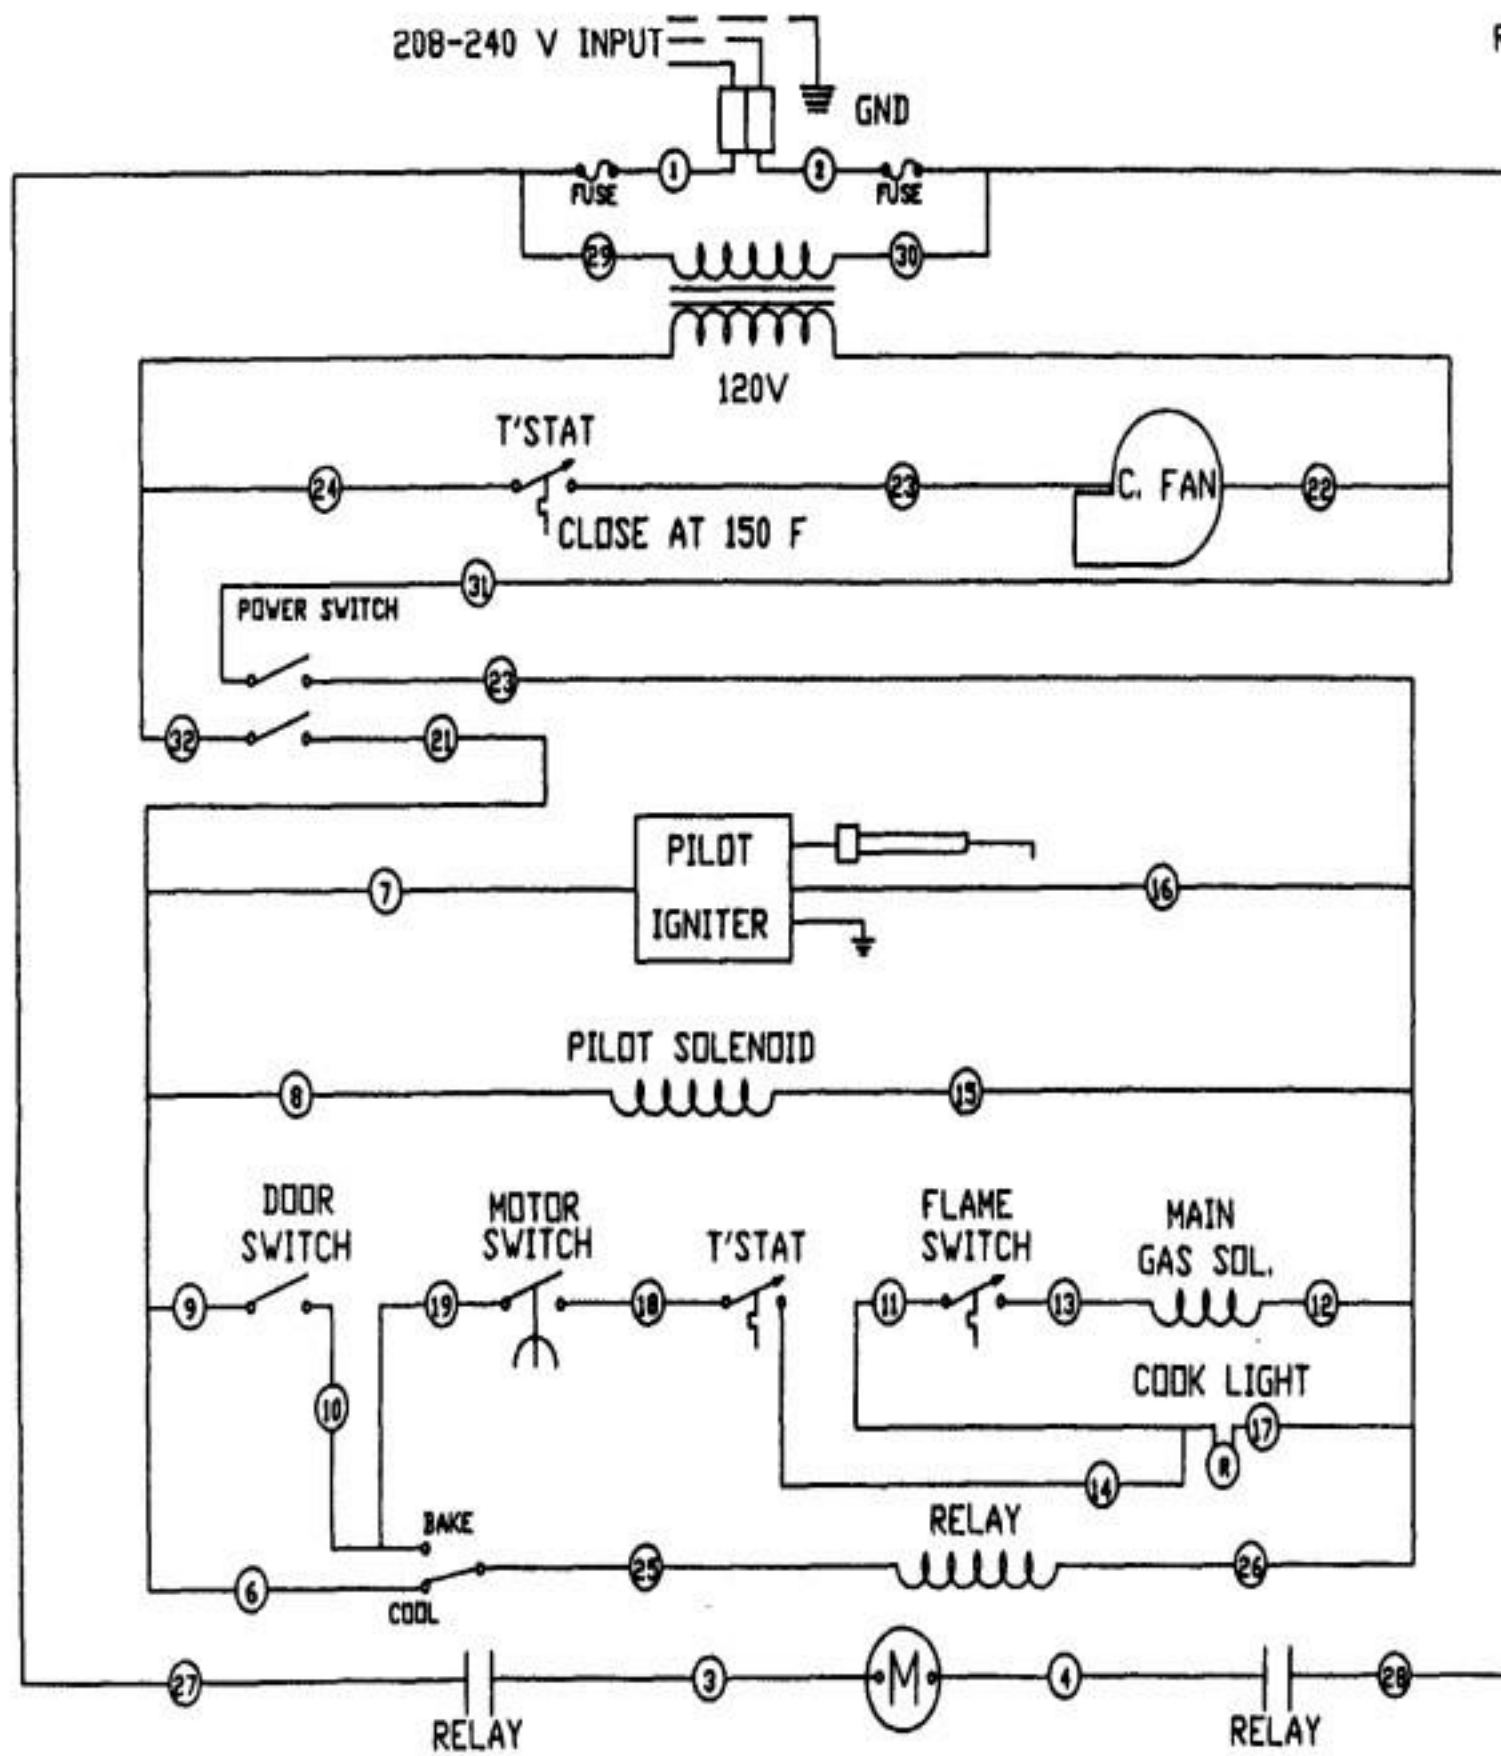

208-240 V INPUT

REV. 1

SOUTHBEND  
WIRING DIAGRAM

GAS CONVECTION OVEN RANGE MODEL HEAVY DUTY SECTIONAL  
208-240V, 50/60 HZ, 1 SPEED

P/N 1166820