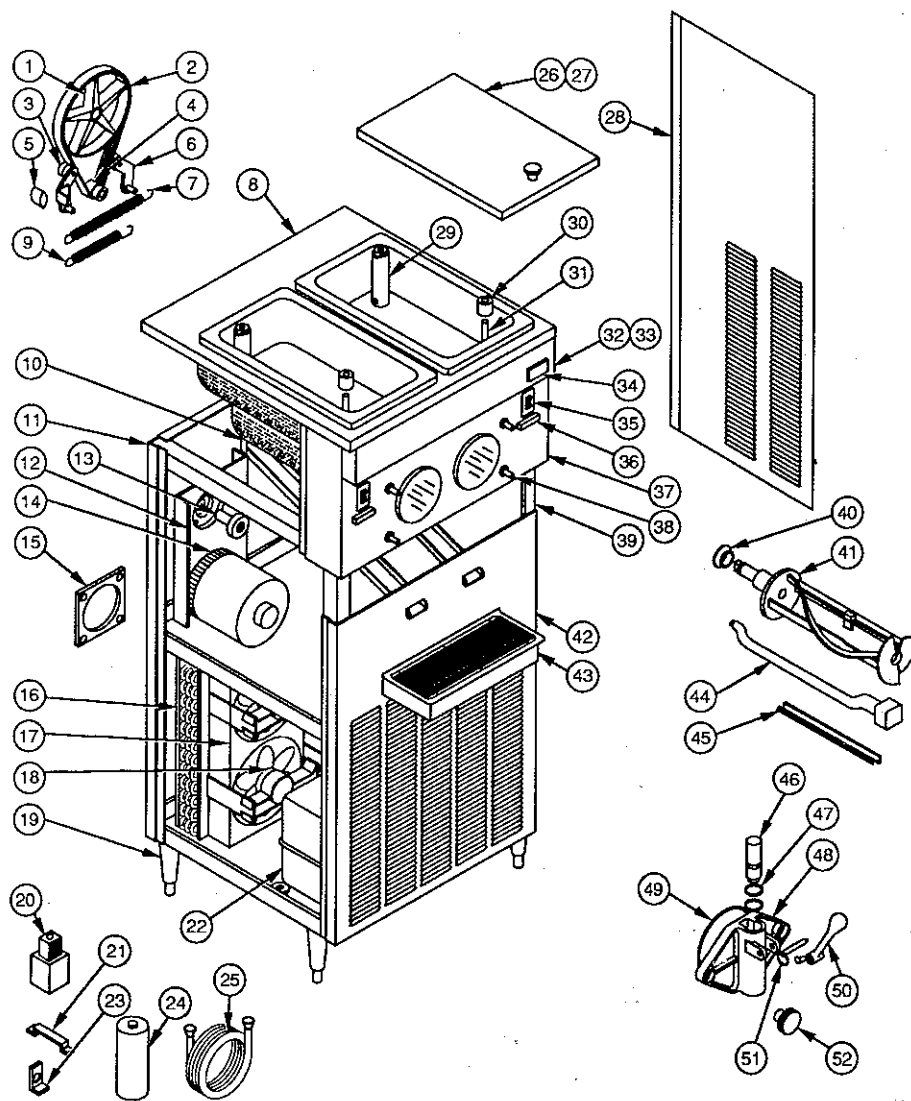

MODEL 826E Combination

Saniserv.Net

Exploded View

PARTS LIST

1. Pulley (2) 10615
2. Belt (2) 58891
3. Torque Idler (2) 104973
L.H. Torque Cable 106102
R.H. Torque Cable 105730
Torque Bracket 106100
4. Pulley (2) 10208
5. Cushion (2) 104648
6. Belt Idler (2) 103249-01
7. Idler Spring (SS) 64515
Idler Spring (SH) 64040-02
8. Mix Pan and Evap. Top Cover
Assy. 105632
9. Torque Spring (SS) 64504
Torque Spring (SH) 64040-02
10. Hanger (2) 105369
Drip Chute (2) 105360
11. A/C Back Panel 105551
W/C Back Panel 105552
12. Evap. Support (2) 105761
13. Bearing & Shaft (2) 2858
14. Dasher Motor (SS) 75336
Dasher Motor (SH) 75272
15. Gasket (2) 102427
16. A/C Condenser Assembly
(SS) ... 105234
(SH) ... 104774
Condenser (SS) 75405
Condenser (SH) 75128
17. Shroud (SS) 105236
Shroud (SH) 7200
Cond. Support (2) 105648
18. Fan Motor (3) 75138
Fan Blade (3) 75312
Fan Bracket (3) 7199
19. Legs (4) 64145
20. W/C Condenser Assembly
(SH) 80292
Water Valve (SS) 1593
Bracket (SS) 105873
21. Clamp (2) 105451
22. Compressor (SS) 75536
Compressor (SH) 75593
23. Water Inlet (SS) 2941
24. Receiver (SS) 75115
25. W/C Condenser (SS) 75045
W/C Condenser (SH) 75048
26. Mix Pan Lid (2) 104278-02
27. Knob (2) 64420
28. Side Panels (2) 105653
29. Carburetor Tube (SS) .. 105692
Carburetor Tube (SH) .. 105436
O-Ring (4) 58947
Insert (SS) 105979
30. Mix Out Float (2) 61396
31. Reed Switch (2) 61397-01
32. Wiring Box Cover ... 105654-02
33. Wiring Box Assy 15635
34. Logo 16023
Nuts (2) 60023
35. Switch (2) 70023
Switch Decal (2) 9510
36. Mixout Light (2) 61398
37. Upper Front Panel 105649
38. Front Plate Studs (4) 7107
39. Frame Assy. 105624
40. Rear Seal (2) 104916
41. Dasher (2) 3113-01
42. Lower Front Panel 105769
43. Drip Tray 102054
Drip Tray Support 105595
Drip Tray Insert 101948
44. Stator Rod (2) 65633
45. Scraper Blade (4) 104984
46. Spigot Plunger (2) 105503
47. O-Ring (4) 58923
48. Front Plate O-Ring (2) .. 58911
49. Front Plate (SS) 65631
Front Plate (SH) 65631-01
50. Spigot Handle (2) 65632-02
51. Faspin (2) 64255
52. Knobs (4) 64065