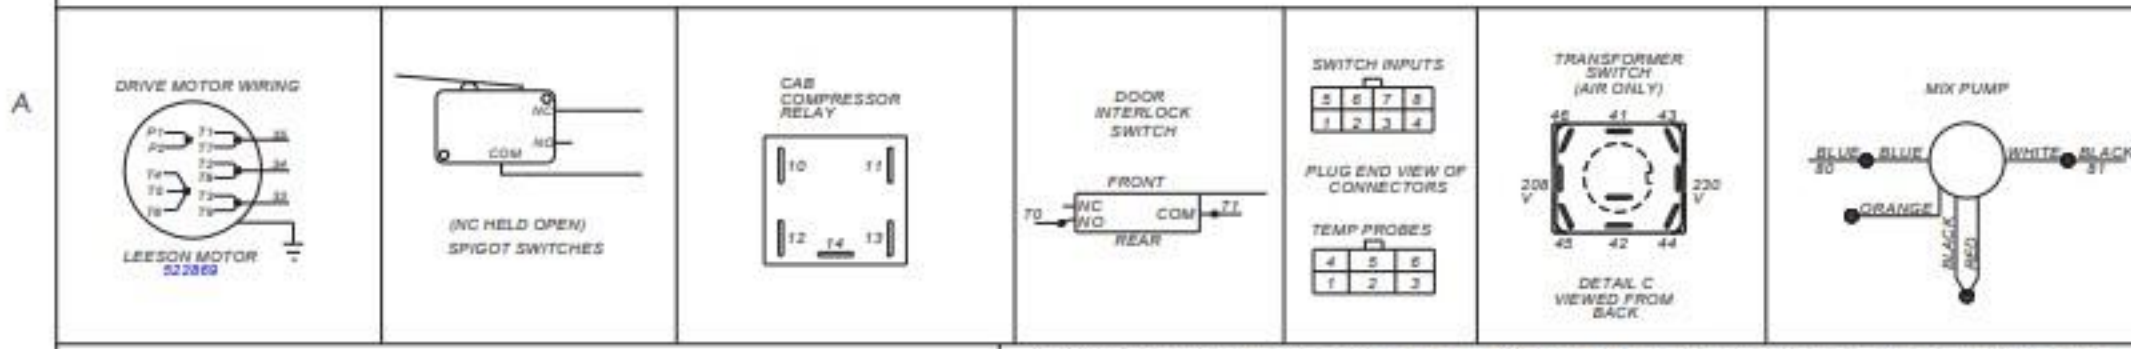

CAUTION: DISCONNECT POWER SUPPLY BEFORE SERVICING

THIS DRAWING AND PRINCIPLES OF DESIGN ARE NOT TO BE REPRODUCED, COPIED OR LOANED IN PART OR WHOLE WITHOUT THE WRITTEN CONSENT OF:
STOELTING
A Polar Ware Company
KIEL, WISCONSIN 53042

WIRING DIAGRAM - MODEL(S) COVERED:
U411-3812, DQU41-3812, U411-1812, DQU411-1812, U411-10212

DATE	DRAWN BY:	DWG. NO.	SHEET
4/21/2014	GB	2204611-WD	1 OF 1

CAUTION: DISCONNECT POWER SUPPLY BEFORE SERVICING