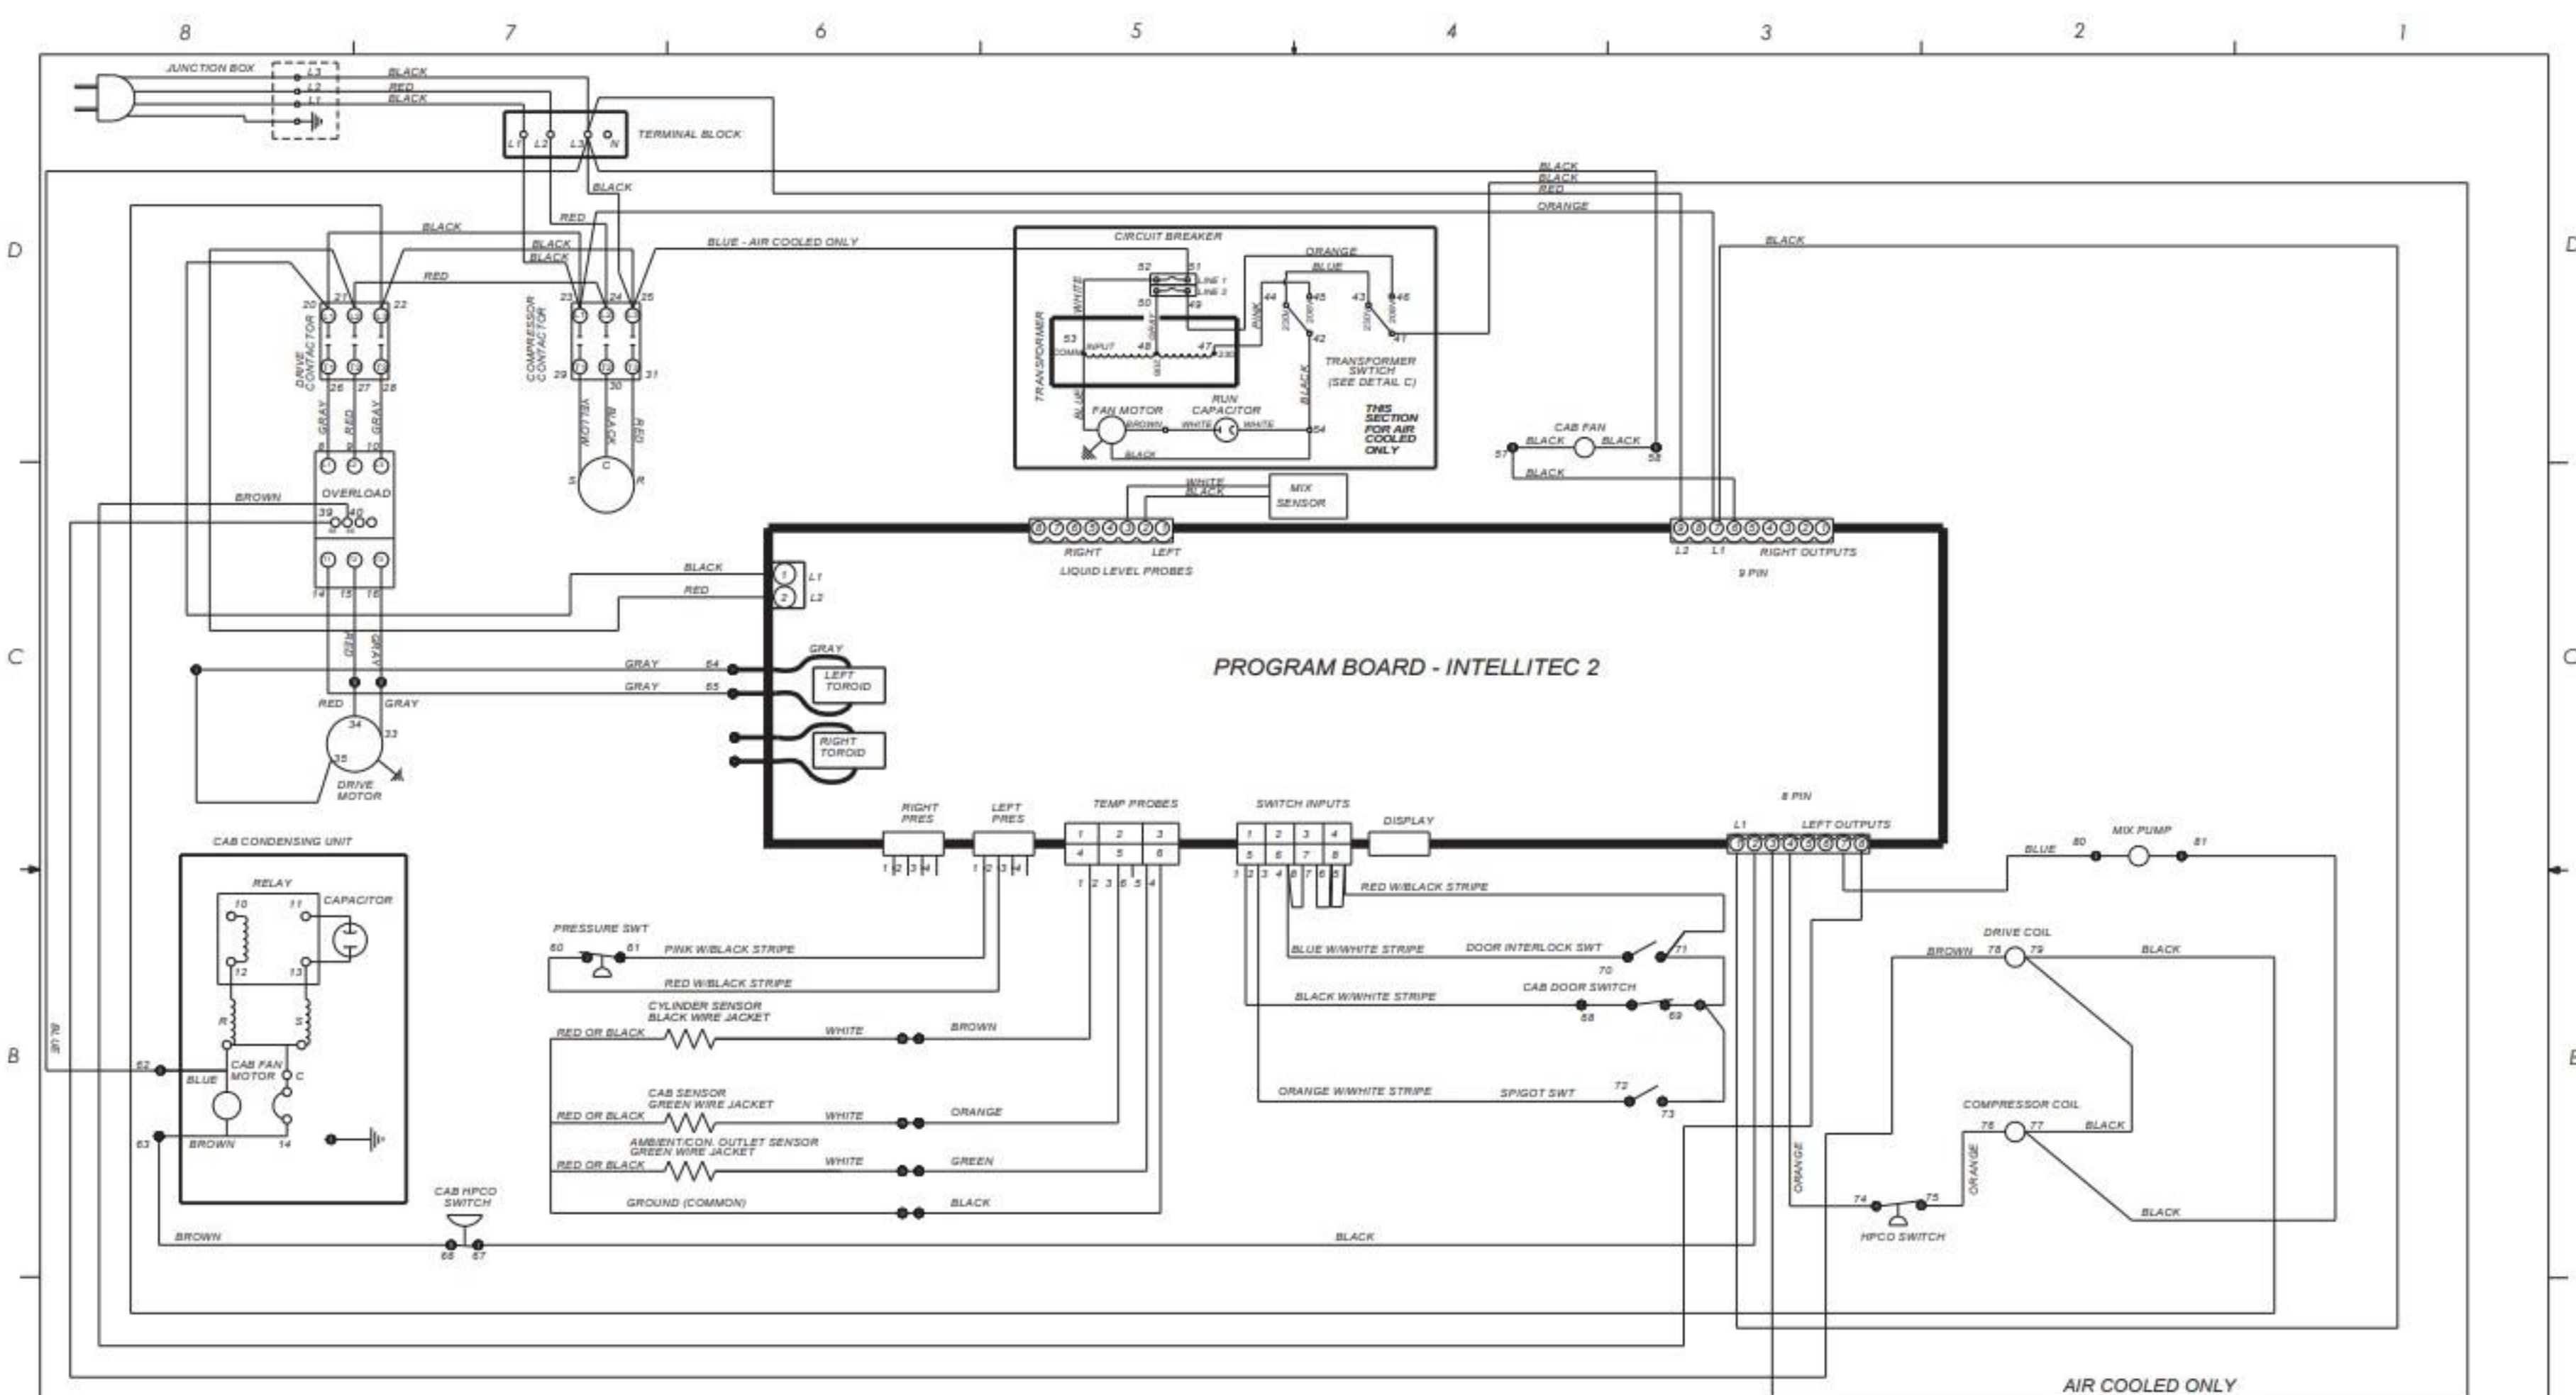

CAUTION: DISCONNECT POWER SUPPLY BEFORE SERVICING

THIS DRAWING AND PRINCIPLES OF DESIGN ARE NOT TO BE REPRODUCED, COPIED OR LOANED IN PART OR WHOLE WITHOUT THE WRITTEN CONSENT OF:
STOELTING
A Polar Ware Company
KIEL, WISCONSIN 53042

WIRING DIAGRAM - MODEL(S) COVERED:
U411-3812, DQU41-3812, U411-1812, DQU411-1812, U411-10212

DATE	DRAWN BY:	DWG. NO.	SHEET
4/21/2014	GB	2204611-WD	1 OF 1

CAUTION: DISCONNECT POWER SUPPLY BEFORE SERVICING

THIS DRAWING AND PRINCIPLES OF DESIGN ARE NOT TO BE REPRODUCED, COPIED OR LOANED IN PART OR WHOLE WITHOUT THE WRITTEN CONSENT OF:

STOELTING
A Polar Ware Company
KIEL, WISCONSIN 53042

WIRING DIAGRAM - MODEL(S) COVERED:			
U411-109I2I2, DQU41-109I2, U411-309I2, DQU411-309I2			
DATE	DRAWN BY:	DWG. NO.	SHEET
3/20/2014	GB	2204614-WD	1 OF 1