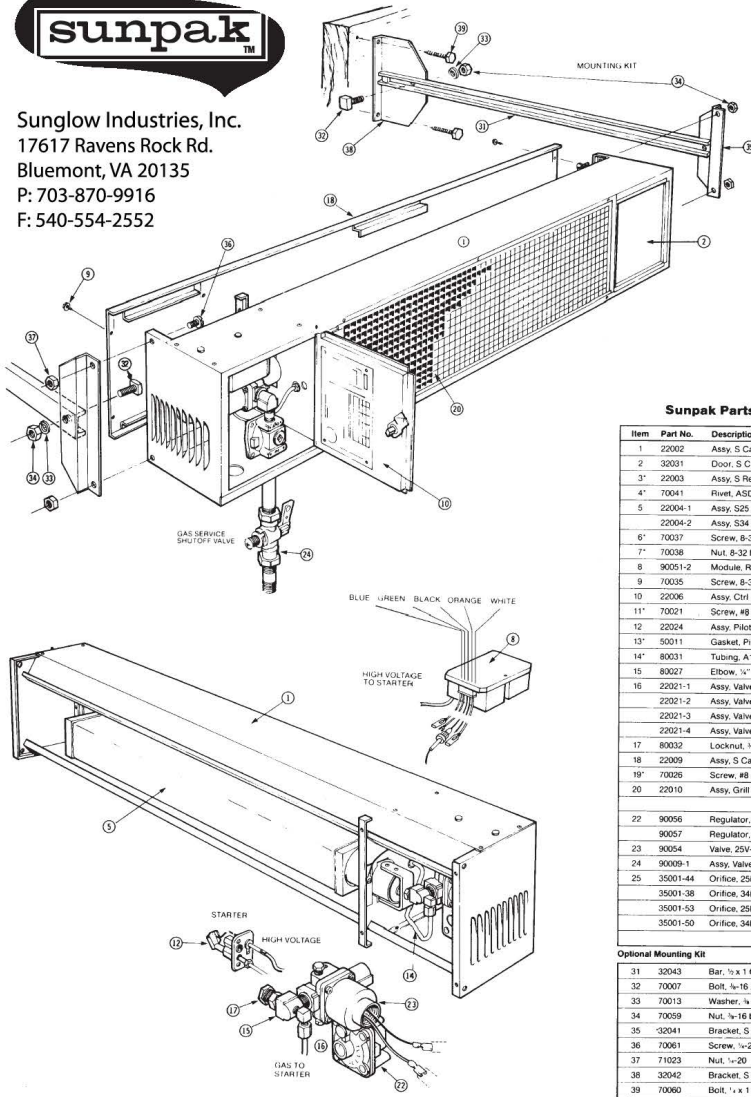

Sunglow Industries, Inc.
17617 Ravens Rock Rd.
Bluemont, VA 20135
P: 703-870-9916
F: 540-554-2552

Sunpak Parts List

Optional Mounting Kit

*Not shown