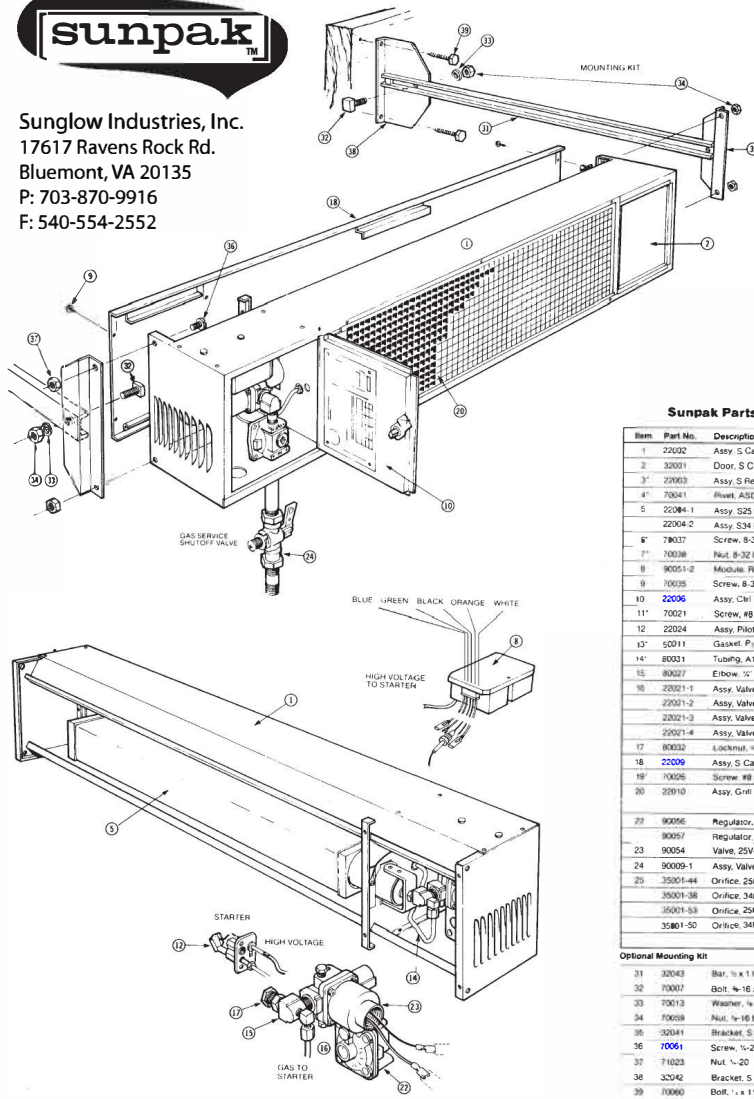

Sunglow Industries, Inc.
17617 Ravens Rock Rd.
Bluemont, VA 20135
P: 703-870-9916
F: 540-554-2552

Sunpak Parts List

Optional Mounting kit

*Not shown