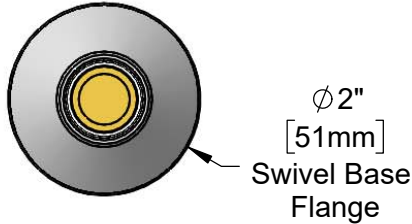

This Space for Architect/Engineer Approval

Job Name _____ Date _____

Model Specified _____ Quantity _____

Customer/Wholesaler _____

Contractor _____

Architect/Engineer _____

Ø2"
[51mm]
Swivel Base
Flange

EZ-K
EasyInstall Kit
Converts Rigid Risers &
Nozzles for Use with
Swivel Outlet (Included)

Swivel Outlet
Accepts Standard
T&S Swing Nozzles.
Rigid Conversion Requires
014200-45 Lock Washer
(Included).

1/2" NPT
Male Thread

Mounting Surface

1/2"-14 NPSL
Male Thread

4 5/8"
[117mm]

Product Specifications:
Center Body (New Style)