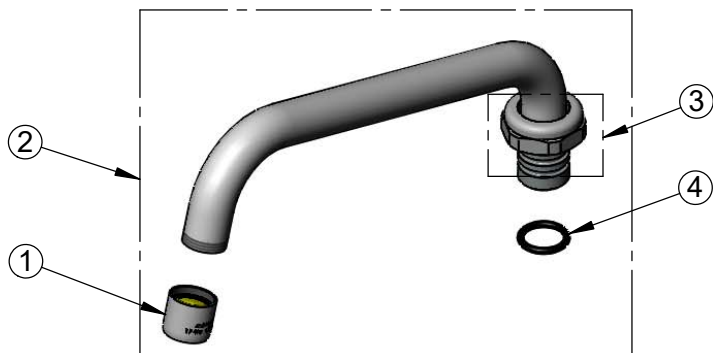

1 5/8"  
[41mm]  
Maximum  
Thickness

Mounting Surface

2 1/2"  
[63mm]

1/2" NPSM  
Male Inlet

Ø 2 5/16"  
[58mm]

Rough-In Requirement:  
Ø 1" [25mm] Mounting Hole

Model Number

**5F-1SLX08A**

Product Specifications:

Single Supply Deck Mount Faucet, Quarter-Turn Ceramic  
Cartridge, equip Lever Handle, 8" equip Swing Nozzle,  
2.2 GPM Aerator & 1/2" NPSM Male Inlet

Product Compliance:

ASME A112.18.1 / CSA B125.1  
NSF 61 - Section 9  
NSF 372 (Low Lead Content)  
ANSI A117.1 (ADA)

equip  
Foodservice  
Accessories

2 Saddleback Cove, P.O. Box 1088  
Travelers Rest, South Carolina 29690  
Phone: 800.891.4808 Fax: 800.868.0084  
equip.tsbrass.com

ITEM NO.	SALES NO.	DESCRIPTION
1	013838-45	2.2 GPM Aerator, 3/4-27 UN Female
2	5SP-08A	8" equip Swing Nozzle
3	013839-25	equip Swivel Nut
4	013848-45	equip Swivel Piece O-Ring
5	5-HDL-L	equip Lever Handle
6	013849-45	Handle Screw (10)
7	013787-45	equip Ceramic Cartridge, RTC
8	014612-45	Deck Seal
9	000999-45	Brass Lock Washer
10	002954-45	Shank Lock Nut

Model Number

**5F-1SLX08A**

Product Specifications:

Single Supply Deck Mount Faucet, Quarter-Turn Ceramic Cartridge, equip Lever Handle, 8 " equip Swing Nozzle, 2.2 GPM Aerator & 1/2" NPSM Male Inlet

Product Compliance: