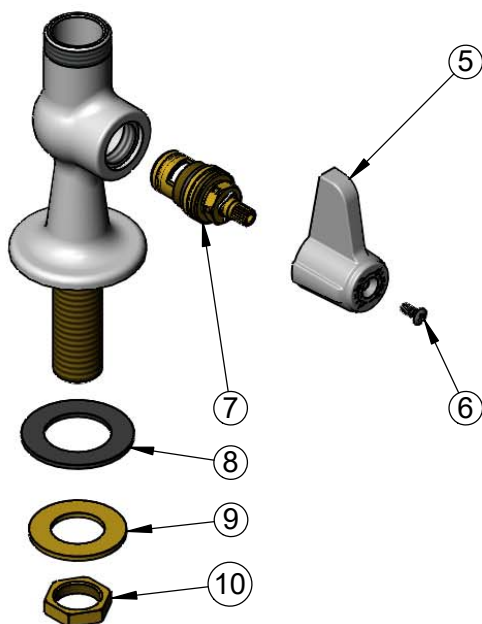

1 5/8"  
[41mm]  
Maximum  
Thickness

Mounting Surface

2 1/2"  
[63mm]

1/2" NPSM  
Male Inlet

Ø 2 5/16"  
[58mm]

Rough-In Requirement:  
Ø 1" [25mm] Mounting Hole

Model Number

**5F-1SLX08A**

Product Specifications:

Single Supply Deck Mount Faucet, Quarter-Turn Ceramic  
Cartridge, equip Lever Handle, 8" equip Swing Nozzle,  
2.2 GPM Aerator & 1/2" NPSM Male Inlet

Product Compliance:

ASME A112.18.1 / CSA B125.1  
NSF 61 - Section 9  
NSF 372 (Low Lead Content)  
ANSI A117.1 (ADA)

equip  
Foodservice  
Accessories

2 Saddleback Cove, P.O. Box 1088  
Travelers Rest, South Carolina 29690  
Phone: 800.891.4808 Fax: 800.868.0084  
equip.tsbrass.com

ITEM NO.	SALES NO.	DESCRIPTION
1	013838-45	2.2 GPM Aerator, 3/4-27 UN Female
2	5SP-08A	8" equip Swing Nozzle
3	013839-25	equip Swivel Nut
4	013848-45	equip Swivel Piece O-Ring
5	5-HDL-L	equip Lever Handle
6	013849-45	Handle Screw (10)
7	013787-45	equip Ceramic Cartridge, RTC
8	014612-45	Deck Seal
9	000999-45	Brass Lock Washer
10	002954-45	Shank Lock Nut

Model Number

**5F-1SLX08A**

Product Specifications:

Single Supply Deck Mount Faucet, Quarter-Turn Ceramic Cartridge, equip Lever Handle, 8 " equip Swing Nozzle, 2.2 GPM Aerator & 1/2" NPSM Male Inlet

Product Compliance: