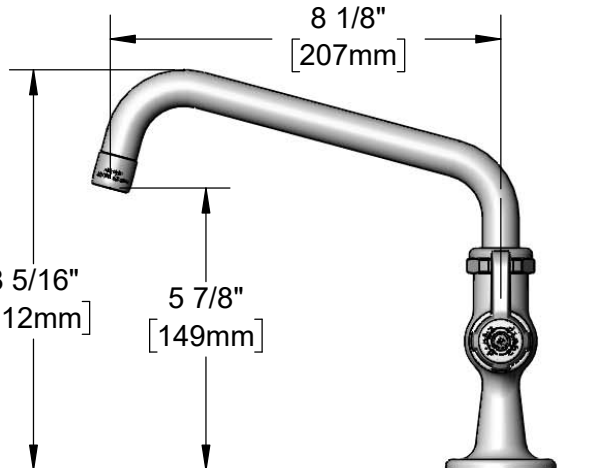

**ADA Compliant**

**5SP-08A**  
8" equip Swing Nozzle  
w/ 2.2 GPM Aerator.  
Rigid Conversion Requires  
**014200-45** Lock Washer  
(Sold Separately)

Quarter-Turn Ceramic  
Cartridge & equip  
Lever Handle

1 5/8"  
[41mm]  
Maximum  
Thickness

Mounting Surface

2 1/2"  
[63mm]

1/2" NPSM  
Male Inlet

Ø 2 5/16"  
[58mm]

Rough-In Requirement:  
Ø 1" [25mm] Mounting Hole

Model Number

**5F-1SLX08A**

Product Specifications:

Single Supply Deck Mount Faucet, Quarter-Turn Ceramic  
Cartridge, equip Lever Handle, 8" equip Swing Nozzle,  
2.2 GPM Aerator & 1/2" NPSM Male Inlet

Product Compliance:

ASME A112.18.1 / CSA B125.1  
NSF 61 - Section 9  
NSF 372 (Low Lead Content)  
ANSI A117.1 (ADA)

Model Number

**5F-1SLX08A**

Product Specifications:

Single Supply Deck Mount Faucet, Quarter-Turn Ceramic Cartridge, equip Lever Handle, 8 " equip Swing Nozzle, 2.2 GPM Aerator & 1/2" NPSM Male Inlet

Product Compliance: