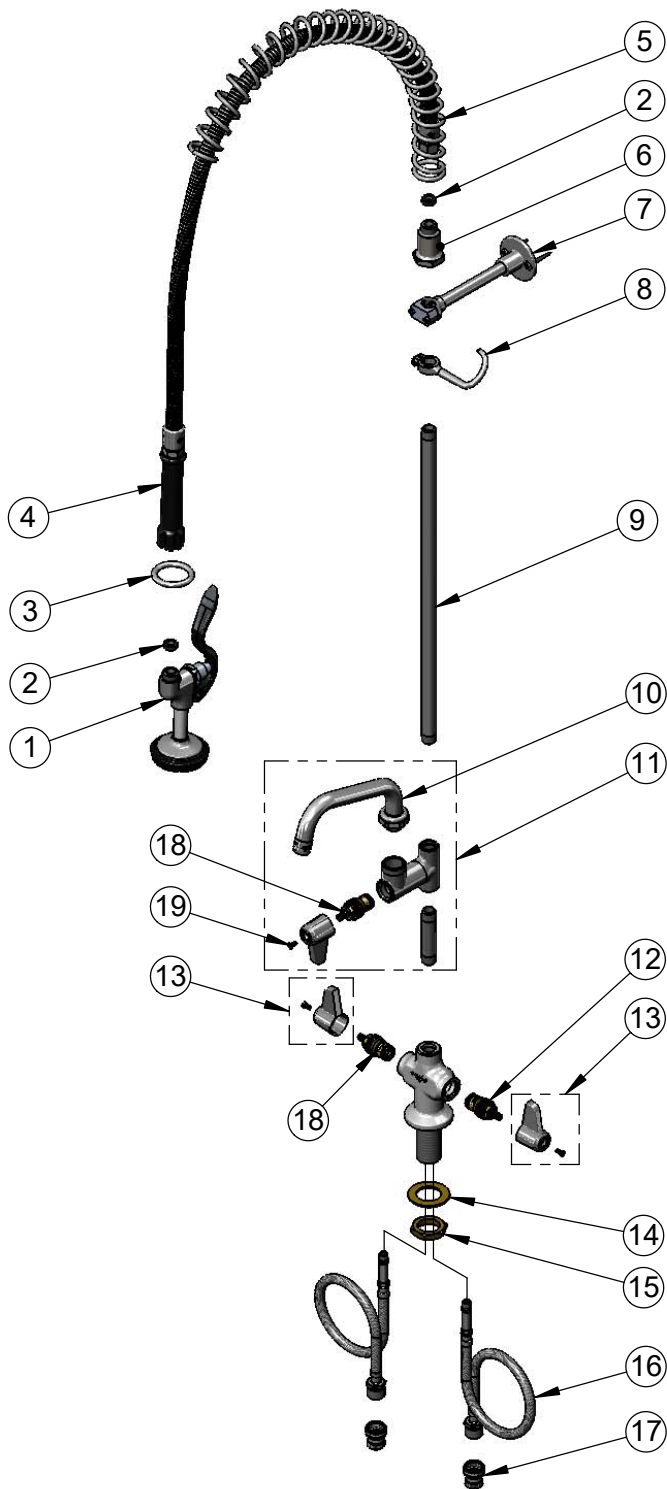

This Space for Architect/Engineer Approval

Job Name _____ Date _____

Model Specified _____ Quantity _____

Customer/Wholesaler _____

Contractor _____

Architect/Engineer _____

Rough-In Requirement:
Ø 1 1/2" [Ø 38mm] Mounting Hole

Model Number
5PR-2S06

Product Compliance:
ASME A112.18.1 / CSA B125.1
NSF 61 - Section 9
NSF 372 (Low Lead Content)
2019 DOE PRSV - Class II

Product Specifications:
Pre-Rinse Unit: Single Hole Deck Mount Mixing Faucet, Quarter-Turn Ceramic Cartridges, Add-On Faucet w/ 6" Swing Nozzle, 6" Wall Bracket, 1.15 GPM Spray Valve, 1/2" BSPP In-Line Check Valves & Flexible Supply Hoses

equip
Foodservice
Accessories

2 Saddleback Cove, P.O. Box 1088
Travelers Rest, South Carolina 29690
Phone: 800.891.4808 Fax: 800.868.0084
equip.tsbrass.com

ITEM NO.	SALES NO.	DESCRIPTION
1	5SV	1.15 GPM equip Spray Valve
2	010476-45	#27 Washer
3	000907-45	Spray Valve Hold Down Ring
4	5HSE44	equip 44" Flexible Stainless Steel Hose w/ Black Handle & Washer
5	014068-45	Overhead Spring
6	000821-40	Spring Body
7	013716-40	6" Wall Bracket
8	004R	Finger Hook
9	000369-40	3/8" NPT x 18" Riser
10	5SP-06	equip 6" Swing Nozzle
11	5AFL06	Add-On Faucet w/ 6" Swing Nozzle
12	013788-45	Equip Ceramic Cartridge, LTC
13	5-HDL-L	equip Lever Handle w/ Color Coded Screws
14	002290-45	Lock Washer
15	000965-45	Lock Nut
16	012534-45	18" Flexible Supply Hose (2)
17	010321-45	1/2" BSPP In-Line Check Valve
18	013787-45	Equip Ceramic Cartridge, RTC
19	013849-45	Handle Screw (10)

Model Number

5PR-2S06

Product Specifications:

Pre-Rinse Unit: Single Hole Deck Mount Mixing Faucet, Quarter-Turn Ceramic Cartridges, Add-On Faucet w/ 6" Swing Nozzle, 6" Wall Bracket, 1.15 GPM Spray Valve, 1/2" BSPP In-Line Check Valves & Flexible Supply Hoses