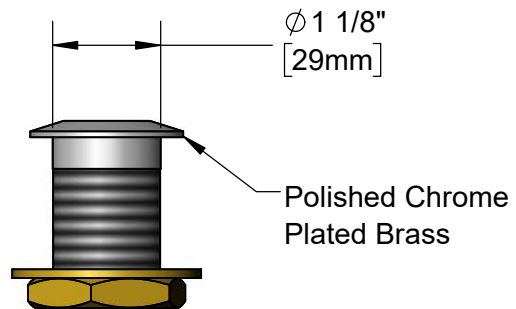

Washer

Locknut

$1 \frac{3}{8}''$
[35mm]
Maximum
Thickness

Product Specifications:
 Flush Plate Assembly w/ Crowned Top, Lock Nut & Washer for
 Use w/ BL-9000 Series Rods

Product Compliance: