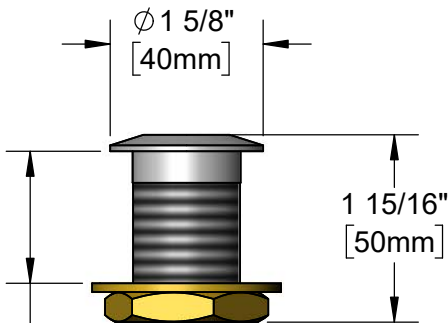

Washer

Locknut

$1 \frac{3}{8}''$
[35mm]
Maximum
Thickness

Product Specifications:
 Flush Plate Assembly w/ Crowned Top, Lock Nut & Washer for
 Use w/ BL-9000 Series Rods

Product Compliance: