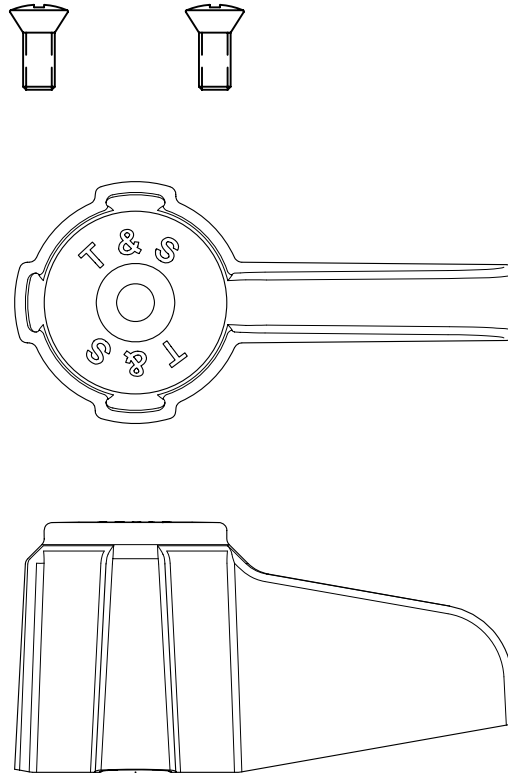

T&S BRASS AND BRONZE WORKS, INC.
 2 SADDLEBACK COVE / P.O. BOX 1088 / TRAVELERS REST, SC 29690
 PHONE 800-476-4103 - FAX 864- 834-3518

Sales No.

E-HDL-L

RELIABILITY
BUILT IN

Job Name:

Architect/Engineer Approval:

Notes:

E-HDL-L Includes:

- 1 European Lever Handle
- 1 Stainless Steel CSK Screw, Color Coded (Red), M4 X 0.7-6g x 10MM Long w/ Self-Locking Patch.
- 1 Stainless Steel CSK Screw, Color Coded (Blue), M4 X 0.7-6g x 10MM Long w/ Self-Locking Patch.

Product Description:

European Lever Handle Kit
 w/(2) Color Coded Screws
 (1-Red & 1-Blue)

Drawn:

DHL

Checked

KJG

Scale:

1:1