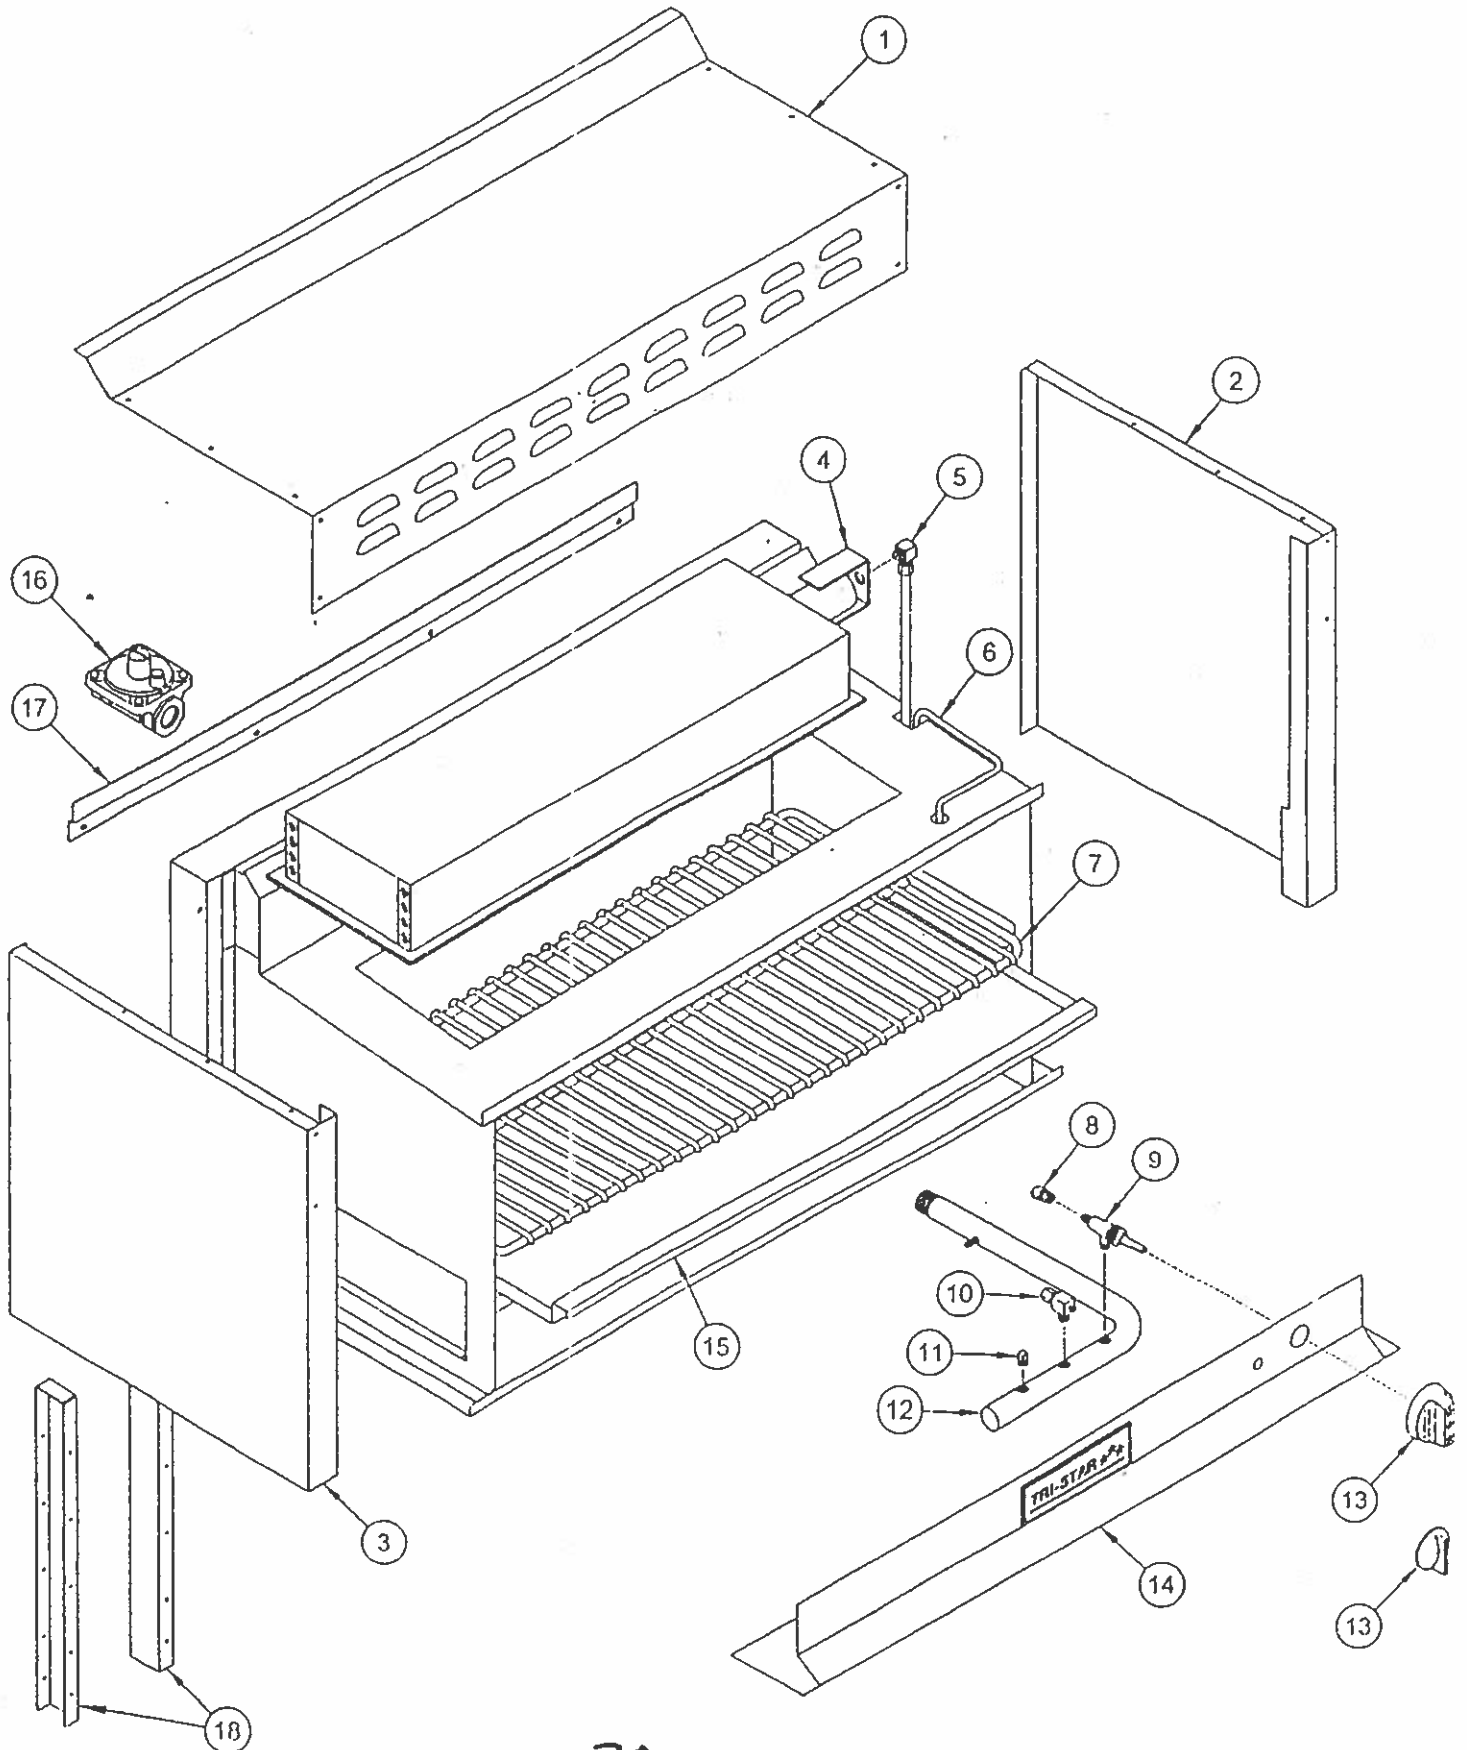

32

TSCM
TRI-STAR - CHEESEMELTER

33

TSCM
TRI-STAR - CHEESEMELTER

ITEM NO.	PART NO.	DESCRIPTION
1	TS-14000	24" FRONT, TOP PANEL
	TS-14001	36" FRONT, TOP PANEL
	TS-14002	48" FRONT, TOP PANEL
	TS-14003	60" FRONT, TOP PANEL
	TS-14004	72" FRONT, TOP PANEL
2	TS-14011	SIDE PANEL - R/H
3	TS-14010	SIDE PANEL - L/H
4	TS-1039	INFRA-RED BURNER - SMALL 8" x 17"
	TS-1040	INFRA-RED BURNER - LARGE 8" x 27-1/2"
5	TS-1700-46C	ORIFICE SPUD - NAT # 46 - (20,000 BTU) - SMALL BURNER
	TS-1700-54C	ORIFICE SPUD - LP # 54 - (20,000 BTU) - SMALL BURNER
	TS-1700-36C	ORIFICE SPUD - NAT # 36 - (35,000 BTU) - LARGE BURNER
	TS-1700-50C	ORIFICE SPUD - LP # 50 - (35,000 BTU) - LARGE BURNER
6	TS-1145	PILOT TIP ASSY
7	TS-2027	24" RACK
	TS-2028	36" RACK
	TS-2029	48" RACK
	TS-2030	60" RACK
	TS-2031	72" RACK
8	TS-1626	ADAPTER FITTING (3/8-27UNS-2A x 3/8 CC) STRAIGHT
9	TS-1610	GAS VALVE <i>ALSO FOR TSMG IF "C" SERIES</i>
10	TS-1609	PILOT VALVE (1/8 NPT x 3/16 CC x 90°)
	TS-1630	FERRULE - 3/16 CC
	TS-1636	COMPRESSION FITTING - 3/16 CC
11	TS-1013	PLUG - 1/8 NPT
12	TS-14040	24", 36" MANIFOLD PIPE
	TS-14041	48" MANIFOLD PIPE
	TS-14042	60", 72" MANIFOLD PIPE
13	TS-2720	KNOB - GAS VALVE (3 STAR PLASTIC)
	TS-27051	KNOB - GAS VALVE (CHROME W/SET SCREW)
14	TS-14005	24" CONTROL PANEL
	TS-14006	36" CONTROL PANEL
	TS-14007	48" CONTROL PANEL
	TS-14008	60" CONTROL PANEL
	TS-14009	72" CONTROL PANEL
15	TS-14035	24" CRUMB TRAY
	TS-14036	36" CRUMB TRAY
	TS-14037	48" CRUMB TRAY
	TS-14038	60" CRUMB TRAY
	TS-14039	72" CRUMB TRAY
16	TS-1050	REGULATOR (NAT)
	TS-1051	REGULATOR (LP)
17	TS-14056	WALL MOUNT KIT
18	TS-14060	RANGE MOUNT KIT (ON TOP OF RANGE)