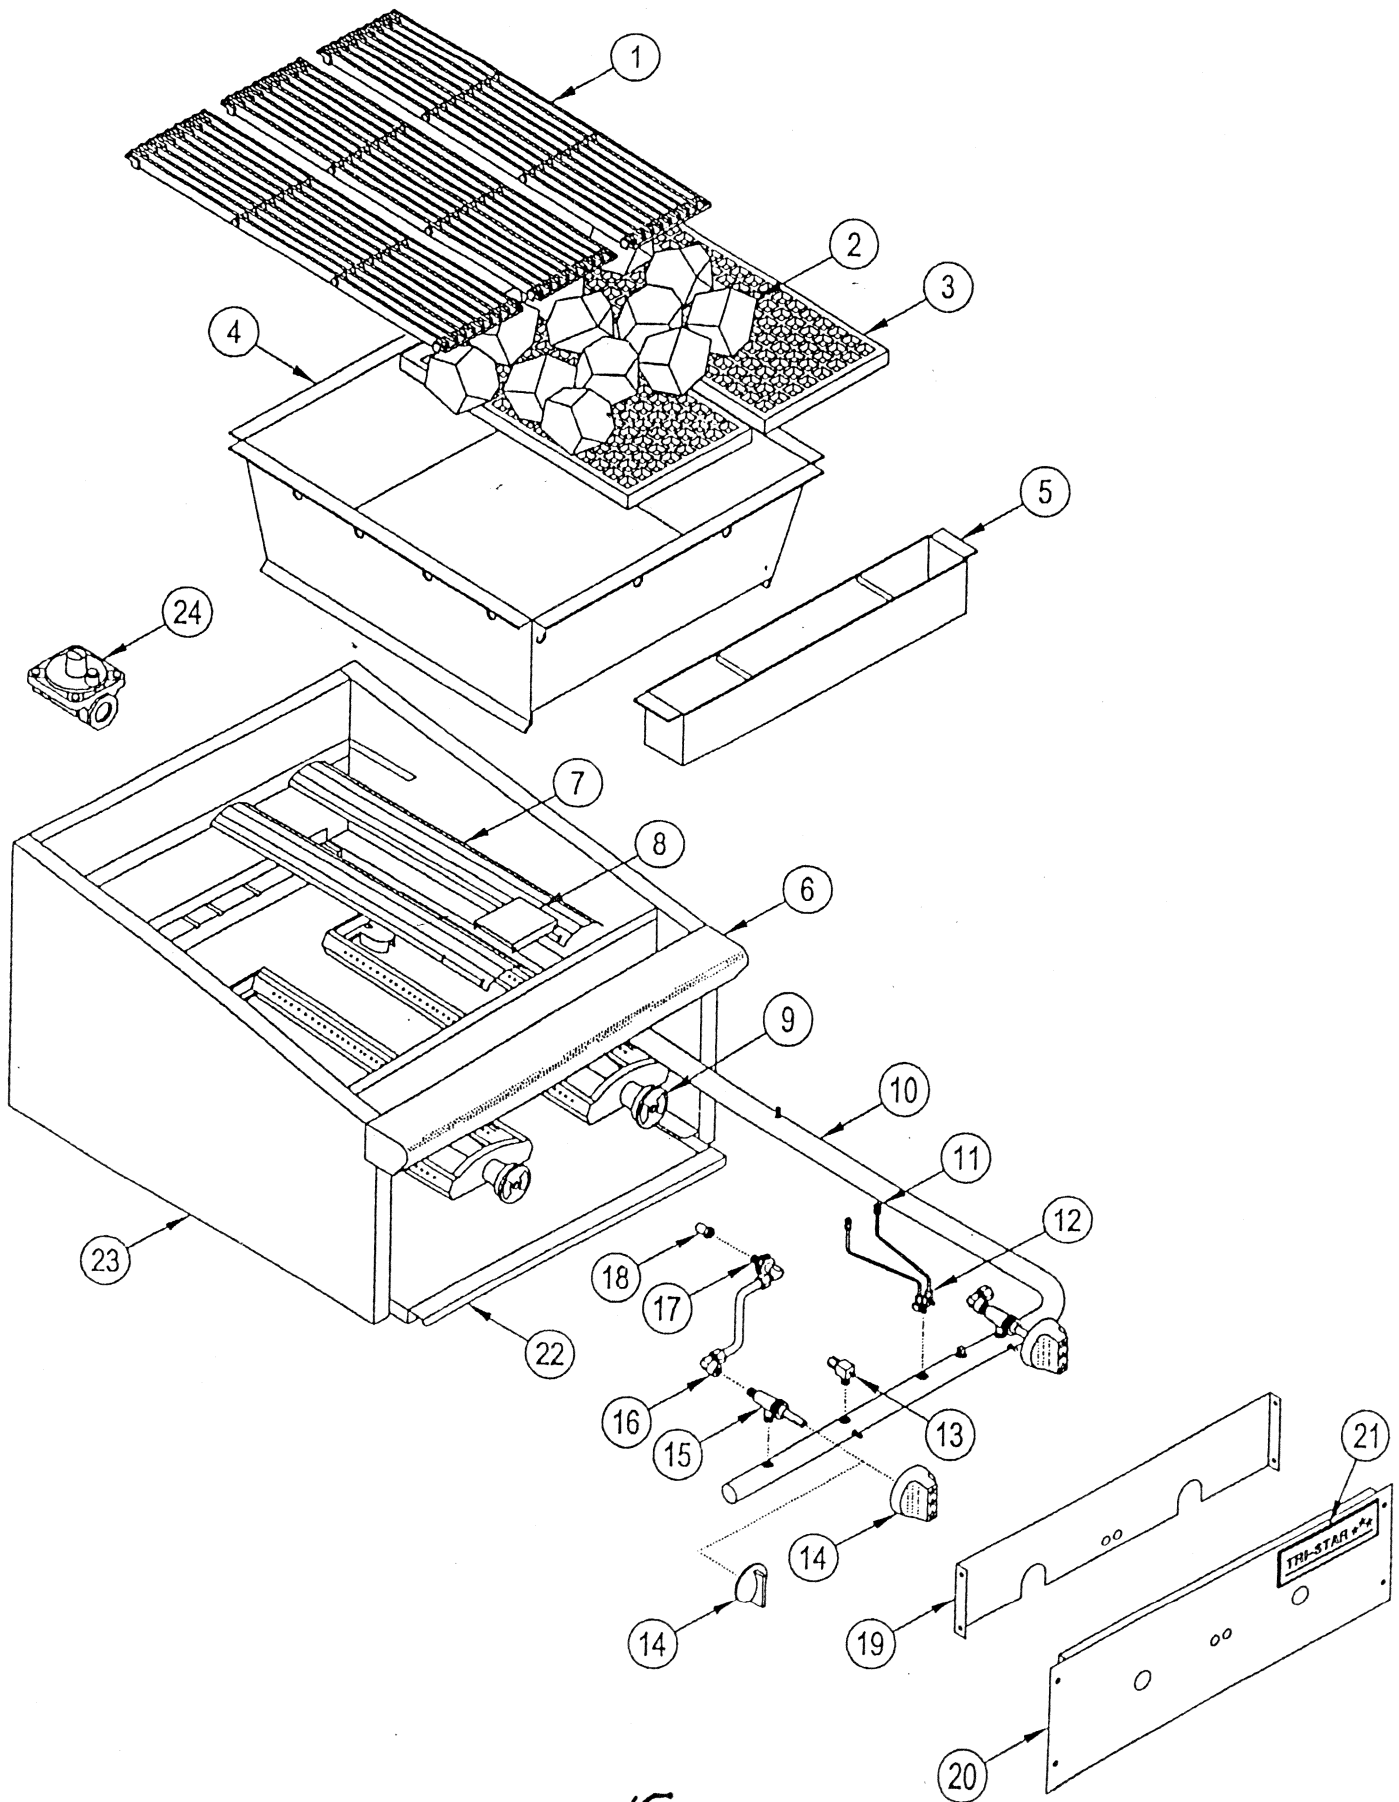

## TRI-STAR - CHAR-ROCK BROILER

**TSEB**  
**TRI-STAR – CHAR-ROCK BROILER**

| ITEM NO. | PART NO.    | DESCRIPTION  |
|----------|-------------|--|
| 1        | TS-1206     | TOP GRATE  |
| 2        | TS-1080     | CHAR-ROCK (LAVA ROCK – 20 LB. BOX)                   |
| 3        | TS-1207     | BOTTOM RADIANT (WAFFLE GRATE – 8" x 15")             |
| 4        | TS-11300    | 22" FIRE BOX ASSY                                    |
|          | TS-11301    | 32" FIRE BOX ASSY                                    |
|          | TS-11302    | 42" FIRE BOX ASSY                                    |
| 5        | TS-11303    | 22" GREASE CAN                                       |
|          | TS-11304    | 32" GREASE CAN                                       |
|          | TS-11305    | 42" GREASE CAN                                       |
| 6        | TS-11322    | 22" LANDING LEDGE                                    |
|          | TS-11323    | 32" LANDING LEDGE                                    |
|          | TS-11324    | 42" LANDING LEDGE                                    |
| 7        | TS-11350-S  | BURNER RADIANT - SIDES                               |
| 8        | TS-11350-F  | BURNER RADIANT - FRONT                               |
| 9        | TS-11350    | "H" BURNER W/AIR SHUTTER STANDARD TRI-STAR           |
|          | TS-11350WI  | OPTIONAL BURNER WITH WELDED ANGLE IRON RANIAN ON TOP |
| 10       | TS-11312    | 22" MANIFOLD PIPE                                    |
|          | TS-11313    | 32" MANIFOLD PIPE                                    |
|          | TS-11314    | 42" MANIFOLD PIPE                                    |
| 11       | TS-10000-14 | PILOT TIP ASSY                                       |
| 12       | TS-1608     | DUAL PILOT VALVE – 1/8 NPT x 3/16 CC                 |
|          | TS-1630     | FERRULE – 3/16 CC                                    |
|          | TS-1636     | COMPRESSION FITTING – 3/16 CC                        |
| 13       | TS-1609     | PILOT VALVE - 1/8 NPT x 3/16 CC x 90° (SINGLE)       |
| 14       | TS-2720     | KNOB – GAS VALVE (3 STAR PLASTIC)                    |
|          | TS-27051    | KNOB – GAS VALVE (CHROME W/SET SCREW)                |
| 15       | TS-1610     | GAS VALVE  |
| 16       | TS-1611     | ADAPTER ELBOW – GAS VALVE                            |
| 17       | TS-1604     | ORIFICE FITTING (ELBOW)                              |
| 18       | TS-1700-36  | ORIFICE HOOD - #36                                   |
|          | TS-1700-50  | ORIFICE HOOD - #50                                   |
| 19       | TS-11315    | 22" BAFFLE   |
|          | TS-11316    | 32" BAFFLE   |
|          | TS-11317    | 42" BAFFLE   |
| 20       | TS-11309    | 22" VALVE COVER                                      |
|          | TS-11310    | 32" VALVE COVER                                      |
|          | TS-11311    | 42" VALVE COVER                                      |
| 21       | TS-1204     | LOGO (TRI-STAR)                                      |
| 22       | TS-11306    | 22" CRUMB TRAY                                       |
|          | TS-11307    | 32" CRUMB TRAY                                       |
|          | TS-11308    | 42" CRUMB TRAY                                       |
| 23       | TS-11000L   | SIDE PANEL – L/H                                     |
|          | TS-11000R   | SIDE PANEL – R/H                                     |
| 24       | TS-1050     | REGULATOR (NAT)                                      |
|          | TS-1051     | REGULATOR (LP)                                       |