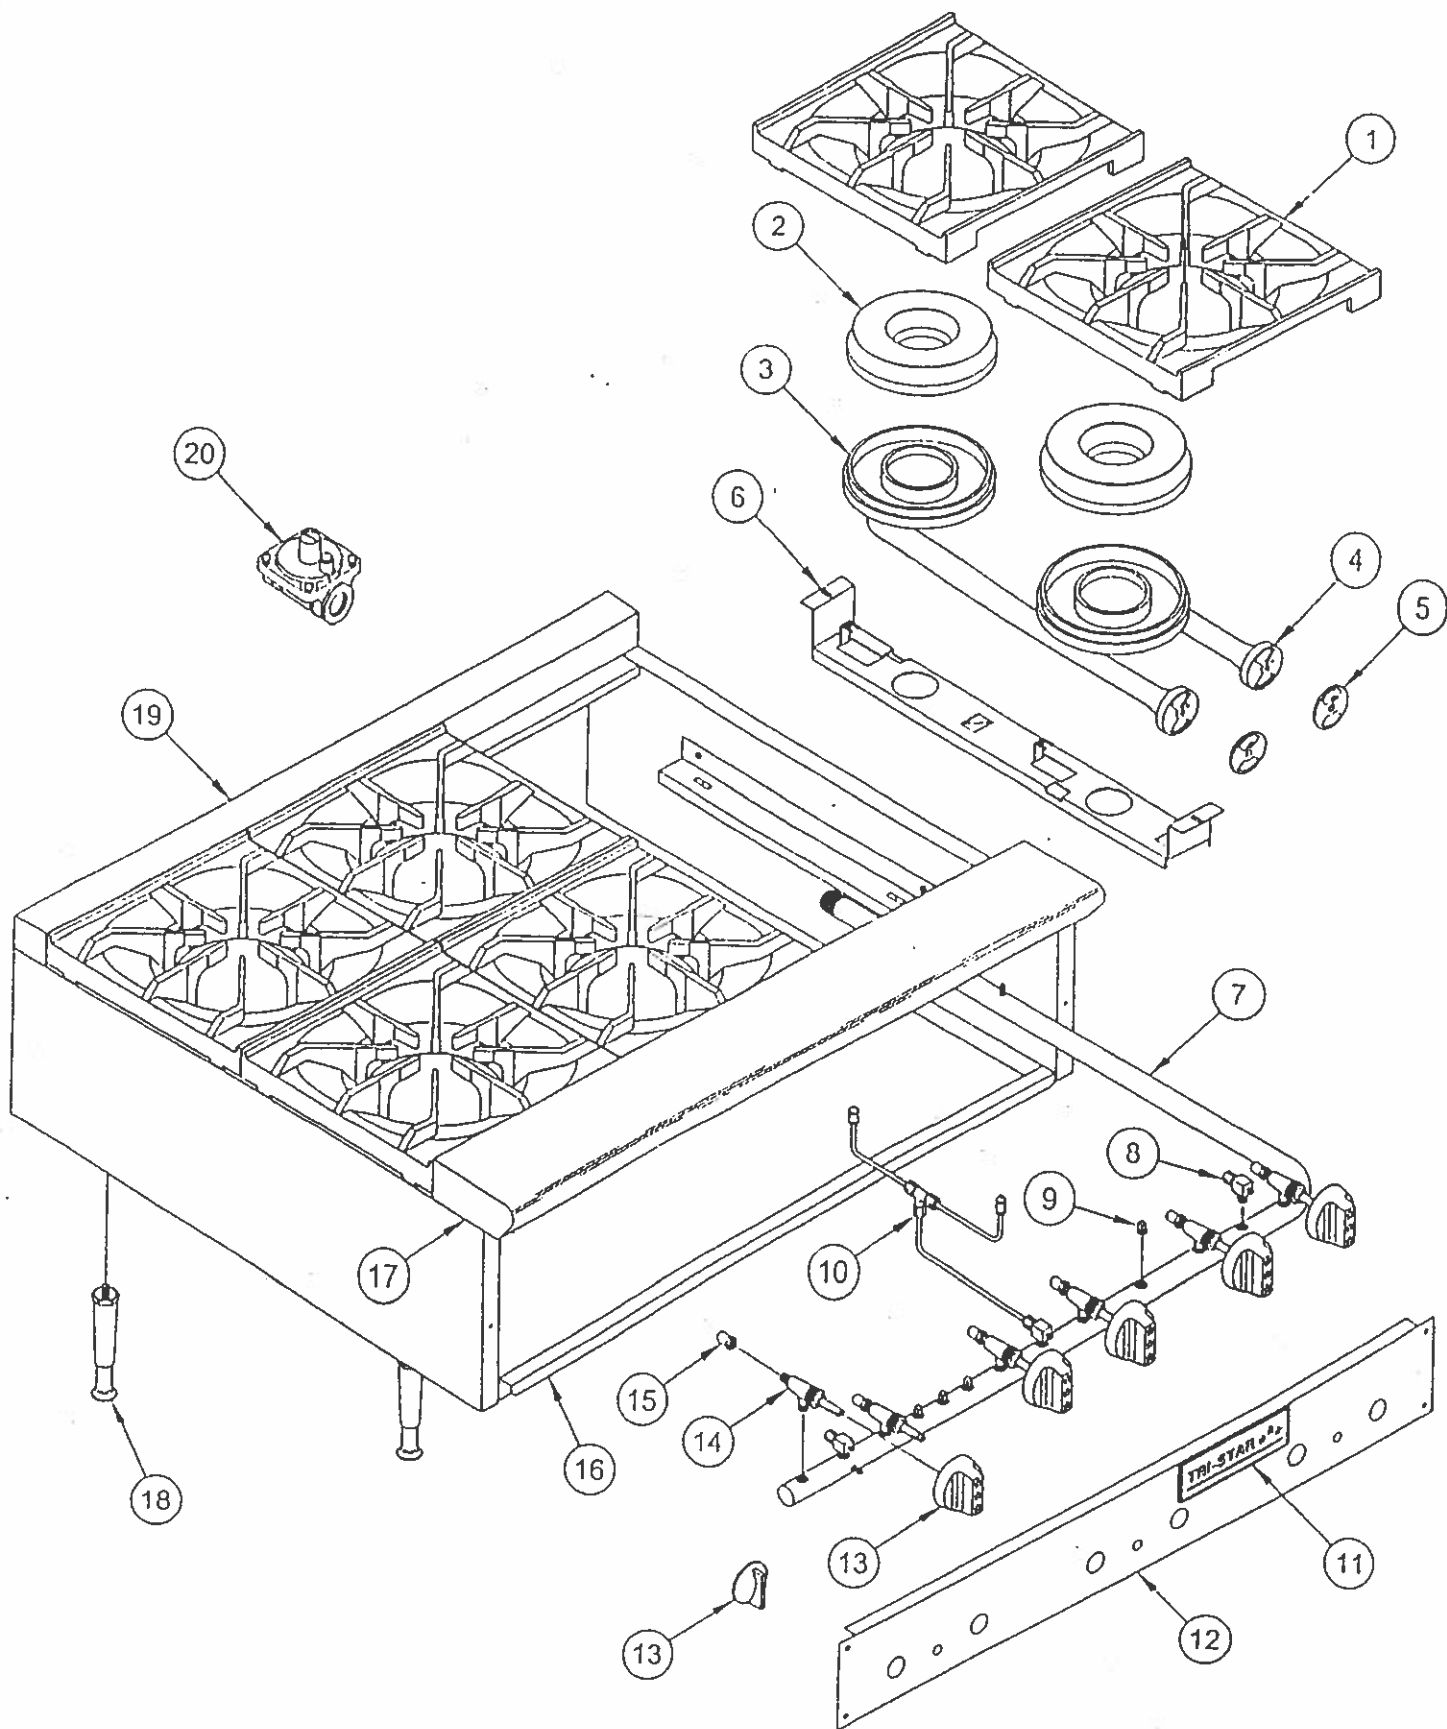

TSHP  
TRI-STAR - HOT PLATE

**TSHP**  
**TRI-STAR - HOT PLATE**

ITEM NO.	PART NO.	DESCRIPTION
1	TS-1233	TOP GRATE - 12" x 12"
2	TS-1230	BURNER HEAD (CLOG FREE)
3	TS-1232	VENTURI - REAR
4	TS-1231	VENTURI - FRONT
5	TS-1007	AIR SHUTTER
6	TS-21015	BURNER HANGER
7	TS-1359	12" MANIFOLD PIPE
	TS-1360	24" MANIFOLD PIPE
	TS-1361	36" MANIFOLD PIPE
	TS-1362	48" MANIFOLD PIPE
	TS-1363	60" MANIFOLD PIPE
8	TS-1609	PILOT VALVE - 1/8 NPT x 3/16 CC x 90°
	TS-1630	FERRULE - 3/16 CC
	TS-1636	COMPRESSION FITTING - 3/16 CC
9	TS-1013	PLUG - 1/8 NPT
10	TS-21070	PILOT TIP ASSY
11	TS-1204	LOGO (TRI-STAR)
12	TS-13009	12" VALVE COVER
	TS-13010	24" VALVE COVER
	TS-13012	36" VALVE COVER
	TS-13013	48" VALVE COVER
	TS-13014	60" VALVE COVER
13	TS-2720	KNOB - GAS VALVE (3 STAR PLASTIC)
	TS-27051	KNOB - GAS VALVE (CHROME W/SET SCREW)
14	TS-1610	GAS VALVE
15	TS-1700-37	ORIFICE HOOD - #37 (35,000 BTU - NAT)
	TS-1700-51	ORIFICE HOOD - #51 (35,000 BTU - PROP)
	TS-1700-34	ORIFICE HOOD - #34 (40,000 BTU - NAT) OPTIONAL
	TS-1700-50	ORIFICE HOOD - #50 (40,000 BTU - PROP) OPTIONAL
16	TS-13001	12" CRUMB TRAY
	TS-13002	24" CRUMB TRAY
	TS-13003	36" CRUMB TRAY
	TS-13004	48" CRUMB TRAY
	TS-13005	60" CRUMB TRAY
17	TS-13030	12" LANDING LEGDE
	TS-13031	24" LANDING LEGDE
	TS-13032	36" LANDING LEGDE
	TS-13033	48" LANDING LEGDE
	TS-13034	60" LANDING LEGDE
18	TS-1010	LEG - COUNTER (4")
19	TS-18034	12" SPACER BACK
	TS-18035	24" SPACER BACK
	TS-18036	36" SPACER BACK
	TS-18037	48" SPACER BACK
	TS-18038	60" SPACER BACK
20	TS-1050	REGULATOR (NAT)
	TS-1051	REGULATOR (LP)