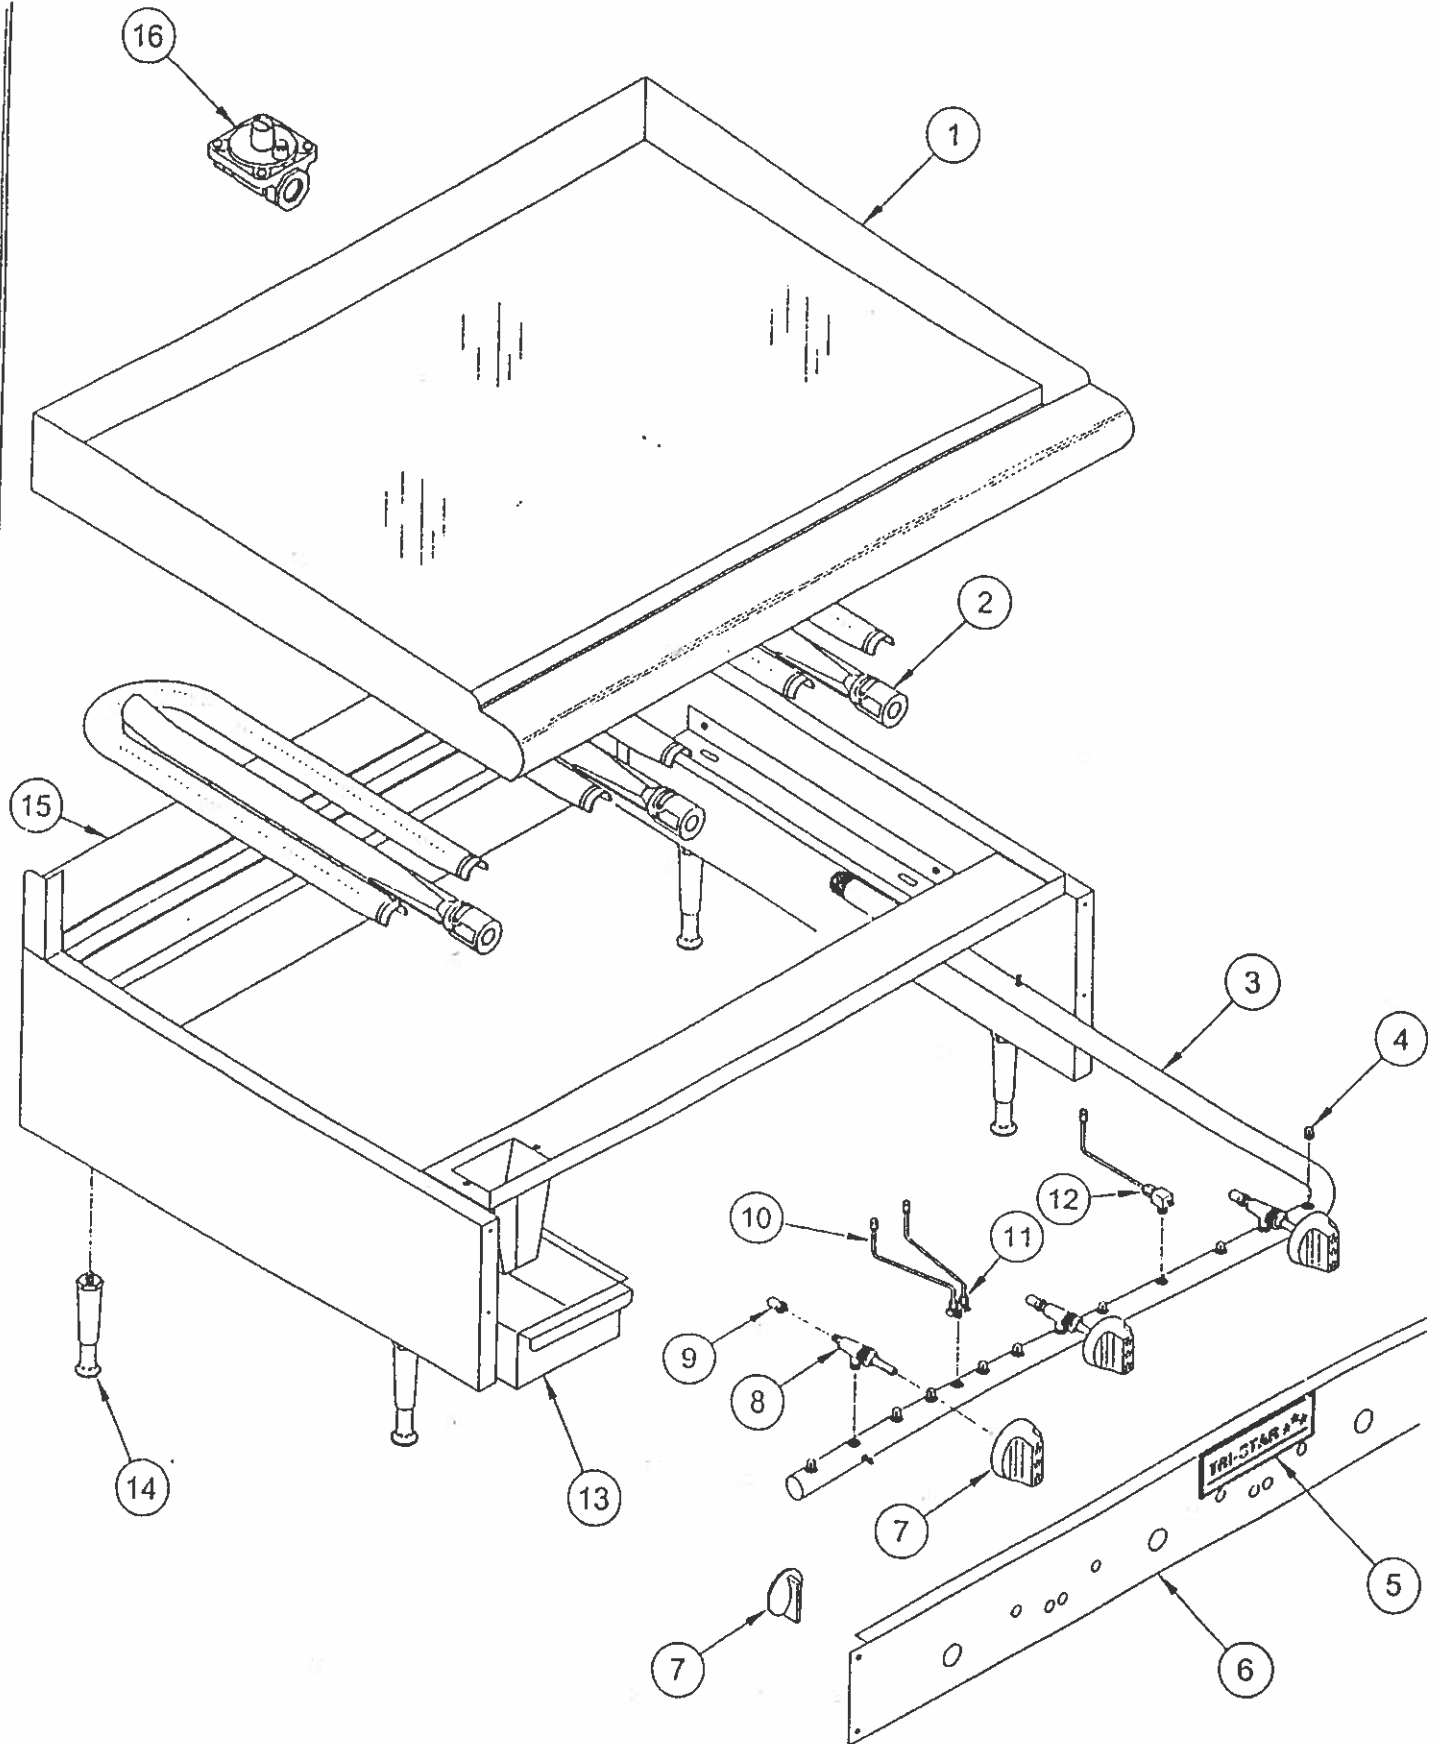

# TSMG TRI-STAR - MANUAL CONTROL GRIDDLE

**TSMG**  
**TRI-STAR – MANUAL CONTROL GRIDDLE**

ITEM NO.	PART NO.	DESCRIPTION
1	TS-12099	24" GRIDDLE PLATE ASSY (3/4" THICK PLATE)
	TS-12100	36" GRIDDLE PLATE ASSY (3/4" THICK PLATE)
	TS-12101	48" GRIDDLE PLATE ASSY (3/4" THICK PLATE)
	TS-12102	60" GRIDDLE PLATE ASSY (1" THICK PLATE)
	TS-12103	72" GRIDDLE PLATE ASSY (1" THICK PLATE)
2	TS-1031	"U" BURNER
3	TS-2505	24" MANIFOLD PIPE
	TS-2506	36" MANIFOLD PIPE
	TS-2507	48" MANIFOLD PIPE
	TS-2508	60" MANIFOLD PIPE
	TS-2509	72" MANIFOLD PIPE
4	TS-1013	PLUG -1/8 NPT
5	TS-1204	LOGO (TRI-STAR)
6	TS-12031	24" VALVE COVER
	TS-12032	36" VALVE COVER
	TS-12033	48" VALVE COVER
	TS-12034	60" VALVE COVER
	TS-12035	72" VALVE COVER
7	TS-2720	KNOB – GAS VALVE (3 STAR PLASTIC)
	TS-27051	KNOB – GAS VALVE (CHROME W/SET SCREW)
8	TS-1610	GAS VALVE
9	TS-1700-39	ORIFICE HOOD - #39 (30,000 BTU - NAT)
	TS-1700-52	ORIFICE HOOD - #52 (30,000 BTU - PROP)
10	TS-10000-14	PILOT TIP ASSY
11	TS-1608	DUAL PILOT VALVE – 1/8 NPT x 3/16 CC
	TS-1630	FERRULE – 3/16 CC
	TS-1636	COMPRESSION FITTING – 3/16 CC
12	TS-1609	PILOT VALVE - 1/8 NPT x 3/16 CC x 90° (SINGLE)
13	TS-12020	GREASE CAN (1 GAL)
14	TS-1010	LEG – COUNTER (4")
15	TS-12025	24" FLUE BACK CHANNEL
	TS-12026	36" FLUE BACK CHANNEL
	TS-12027	48" FLUE BACK CHANNEL
	TS-12028	60" FLUE BACK CHANNEL
	TS-12029	72" FLUE BACK CHANNEL
16	TS-1050	REGULATOR (NAT)
	TS-1051	REGULATOR (LP)