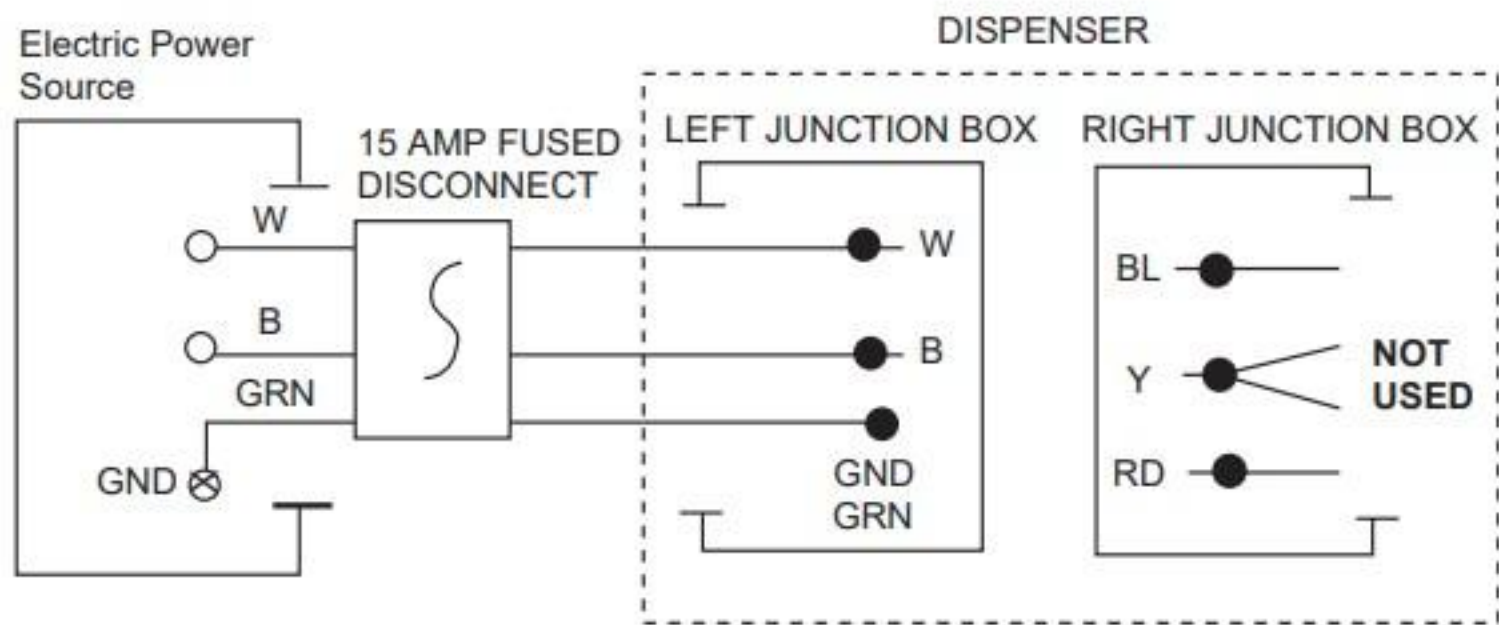

# Manual load models

LEGEND	
●	WIRENUT FIELD CONNECTIONS
⊗	EQUIPMENT GROUND
B	BLACK
W	WHITE
GRN	GREEN
BL	BLUE
Y	YELLOW
RD	RED

## Automatic load models