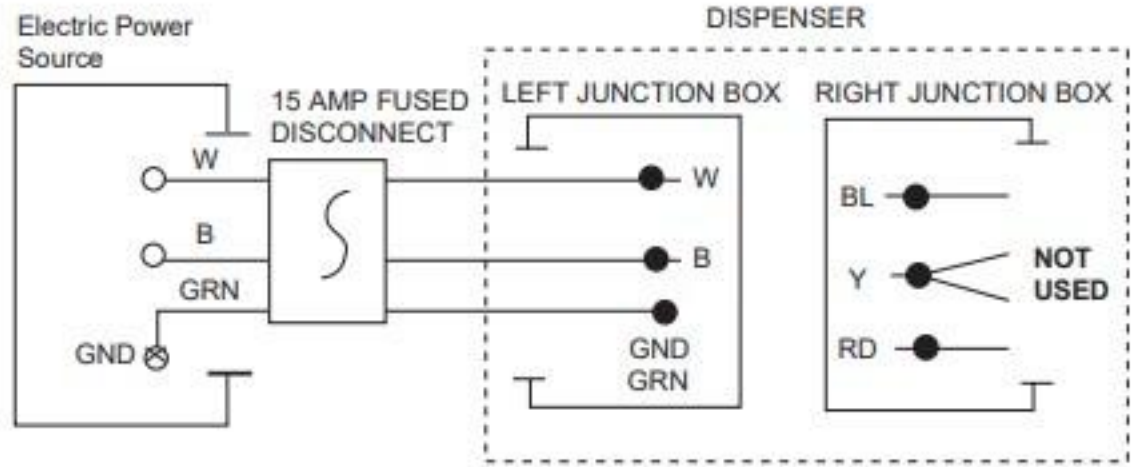

Manual load models

LEGEND	
●	WIRENUT FIELD CONNECTIONS
⊗	EQUIPMENT GROUND
B	BLACK
W	WHITE
GRN	GREEN
BL	BLUE
Y	YELLOW
RD	RED

Automatic load models