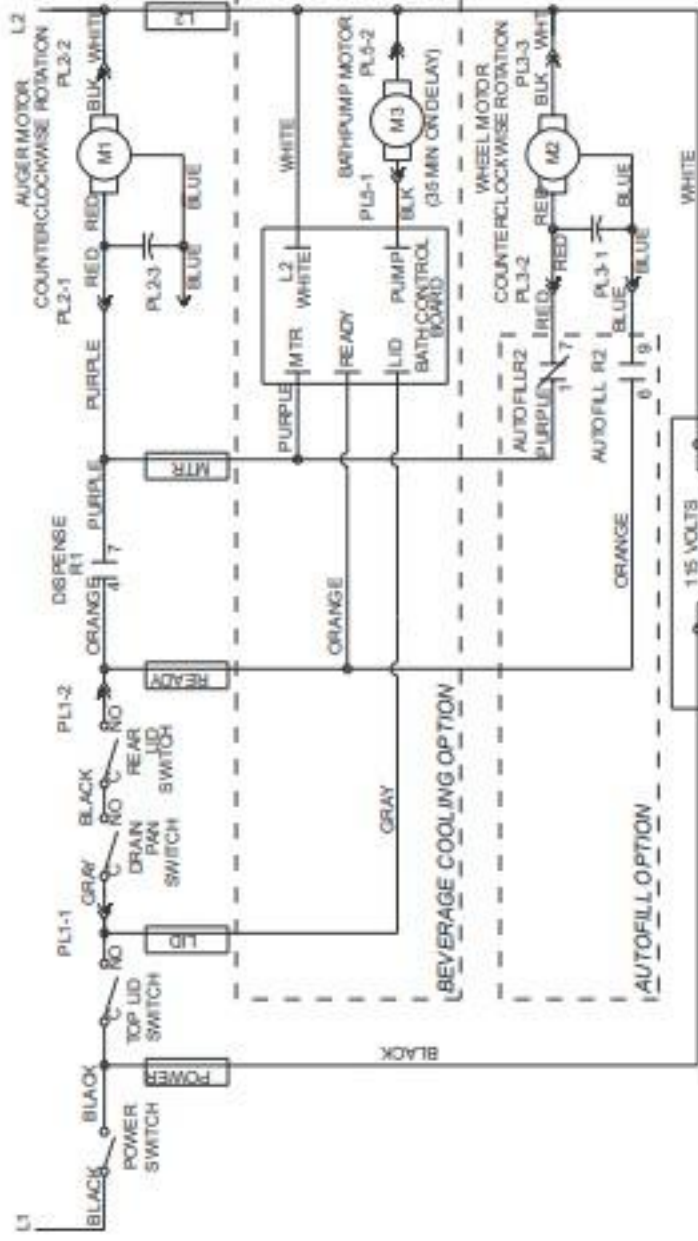

Manual load models

LEGEND

●	WIRENUT FIELD CONNECTIONS
⊗	EQUIPMENT GROUND
B	BLACK
W	WHITE
GRN	GREEN
BL	BLUE
Y	YELLOW
RD	RED

Automatic load models

Wiring diagram

Right hand unit

Left hand unit