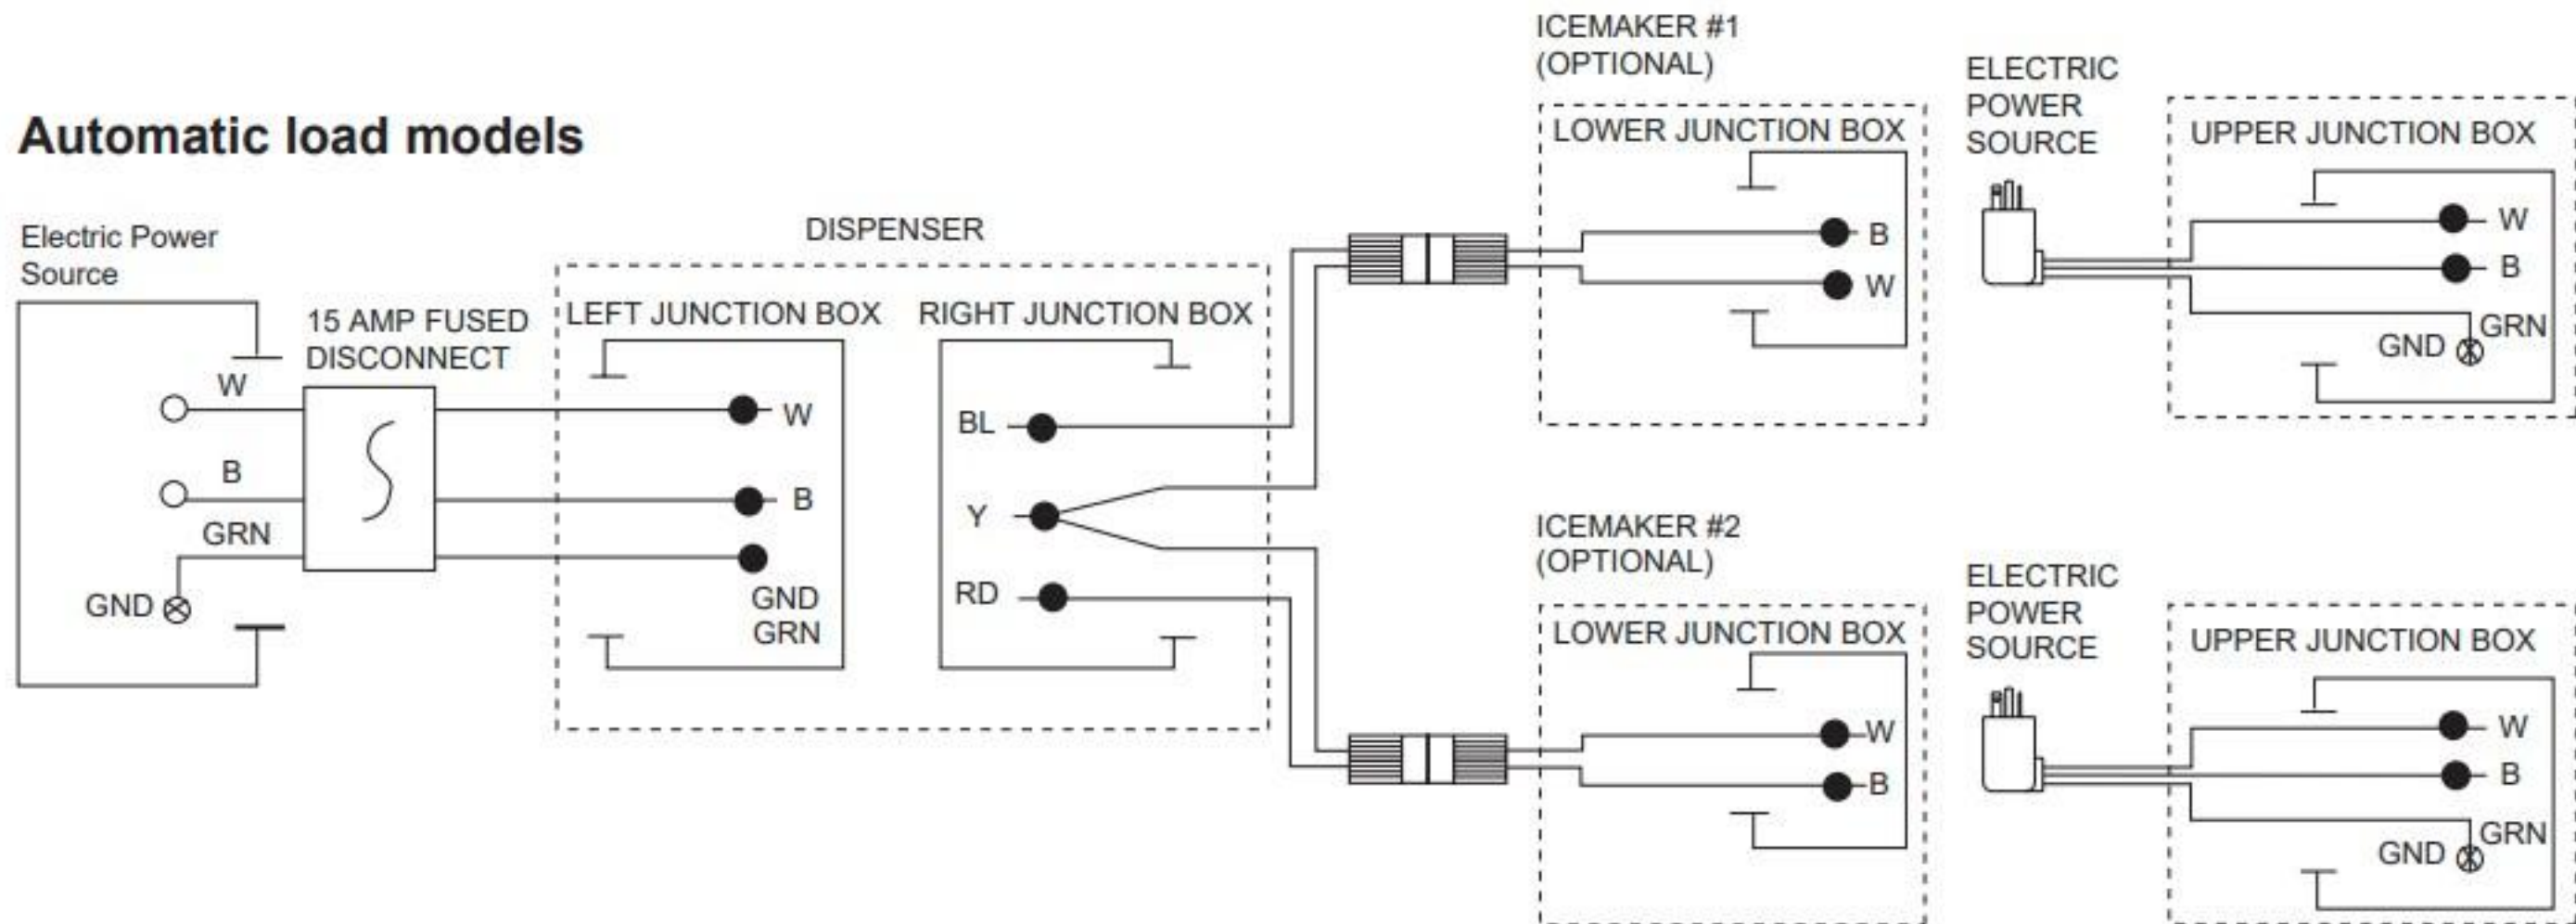

Manual load models

LEGEND

●	WIRENUT FIELD CONNECTIONS
⊗	EQUIPMENT GROUND
B	BLACK
W	WHITE
GRN	GREEN
BL	BLUE
Y	YELLOW
RD	RED

Automatic load models

Wiring diagram

Right hand unit

Left hand unit