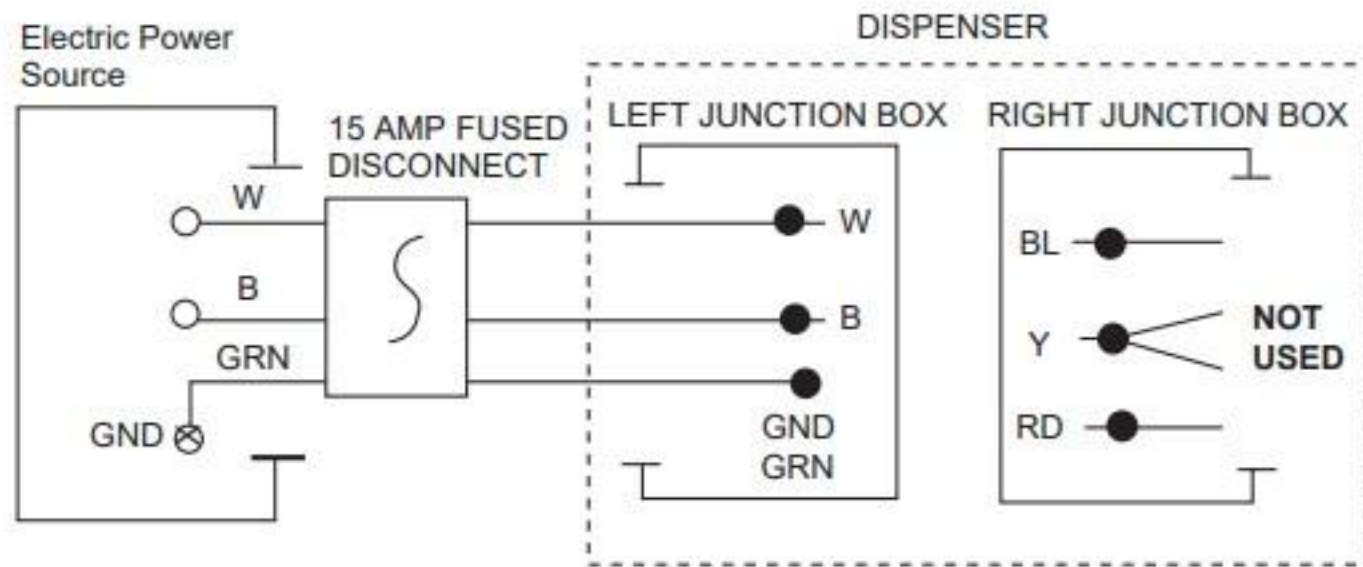

Manual load models

LEGEND

●	WIRENUT FIELD CONNECTIONS
⊗	EQUIPMENT GROUND
B	BLACK
W	WHITE
GRN	GREEN
BL	BLUE
Y	YELLOW
RD	RED

Automatic load models

Wiring diagram

Right hand unit

Left hand unit