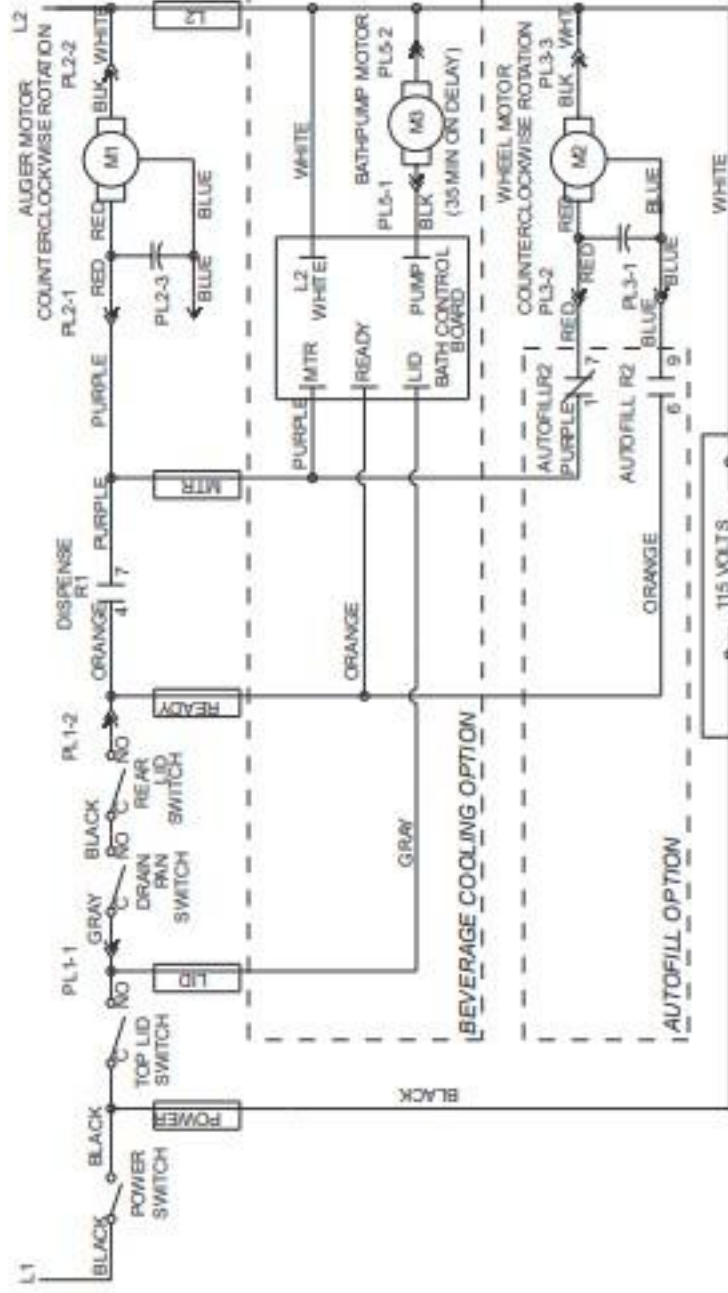

Manual load models

LEGEND

●	WIRENUT FIELD CONNECTIONS
⊗	EQUIPMENT GROUND
B	BLACK
W	WHITE
GRN	GREEN
BL	BLUE
Y	YELLOW
RD	RED

Automatic load models

Wiring diagram

Right hand unit

Left hand unit