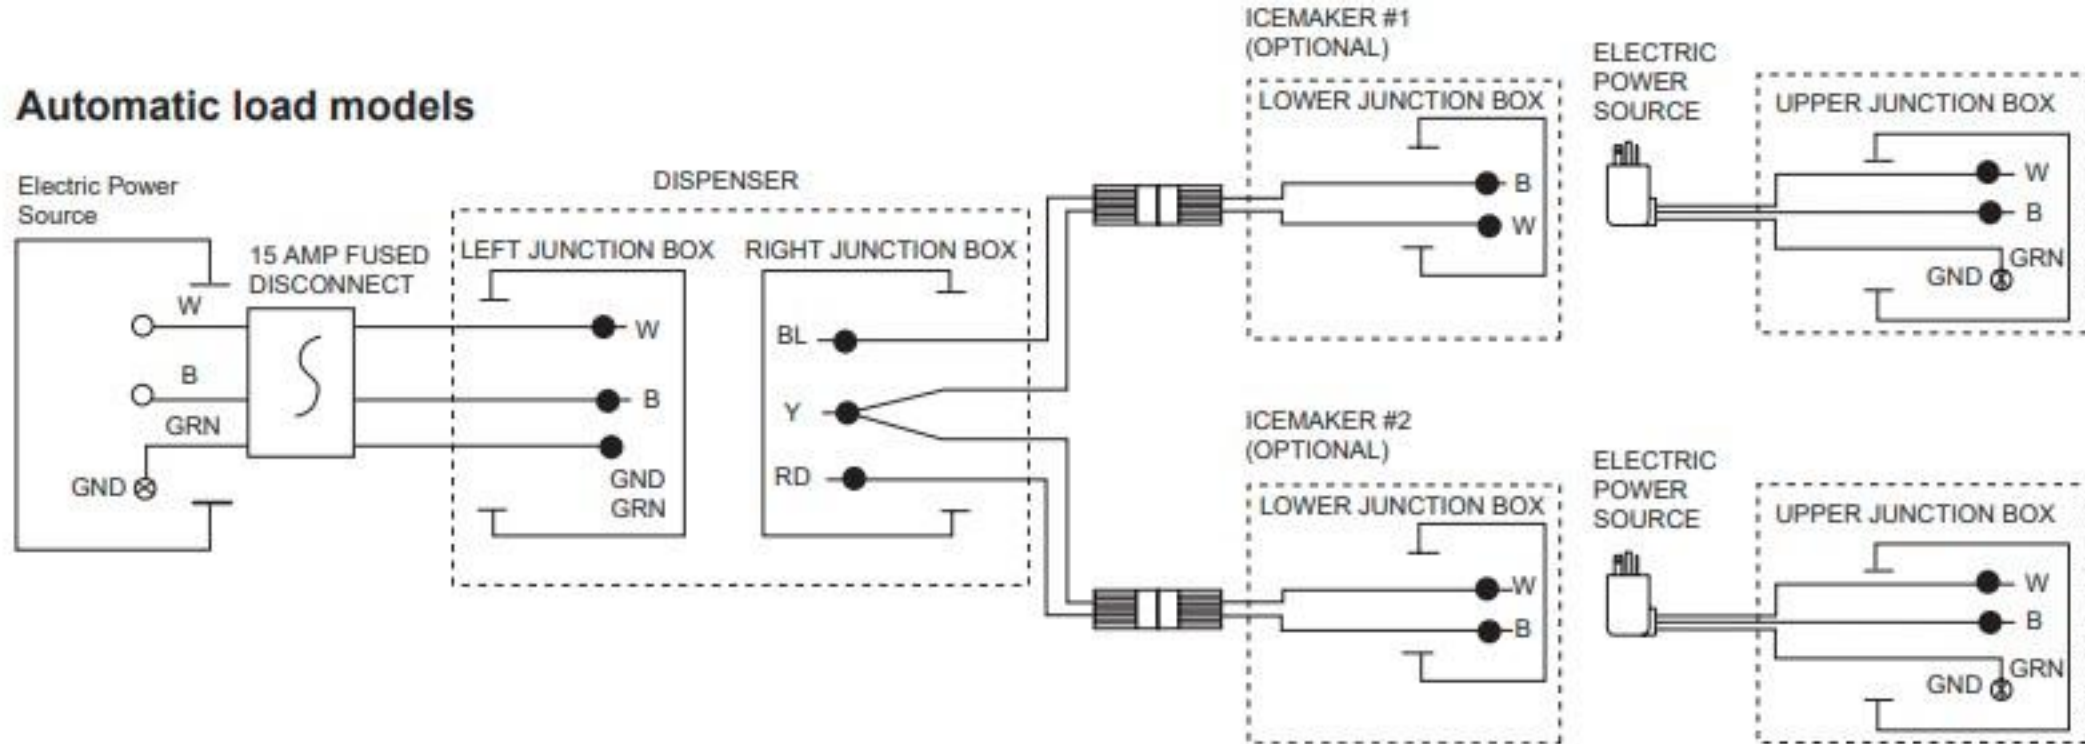

Manual load models

LEGEND

●	WIRENUT FIELD CONNECTIONS
⊗	EQUIPMENT GROUND
B	BLACK
W	WHITE
GRN	GREEN
BL	BLUE
Y	YELLOW
RD	RED

Automatic load models

Wiring diagram

Right hand unit

Left hand unit