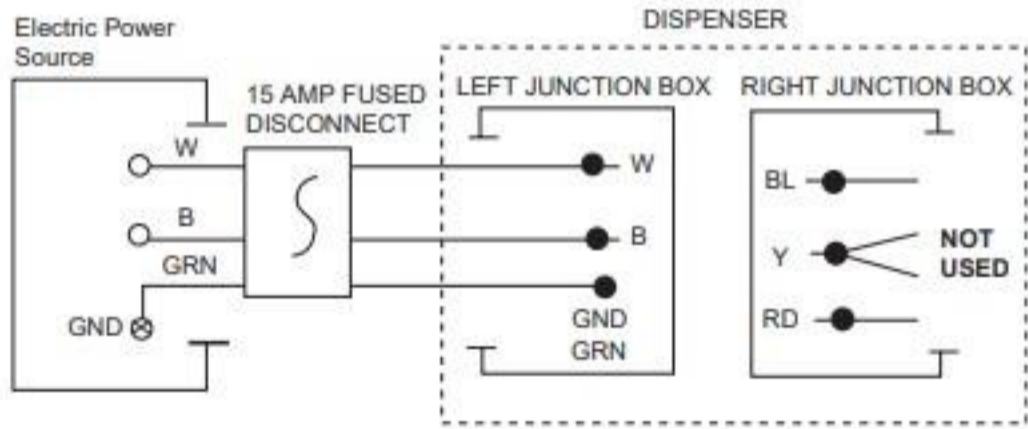

Manual load models

LEGEND

●	WIRENUT FIELD CONNECTIONS
⊗	EQUIPMENT GROUND
B	BLACK
W	WHITE
GRN	GREEN
BL	BLUE
Y	YELLOW
RD	RED

Automatic load models

Wiring diagram

Right hand unit

Left hand unit