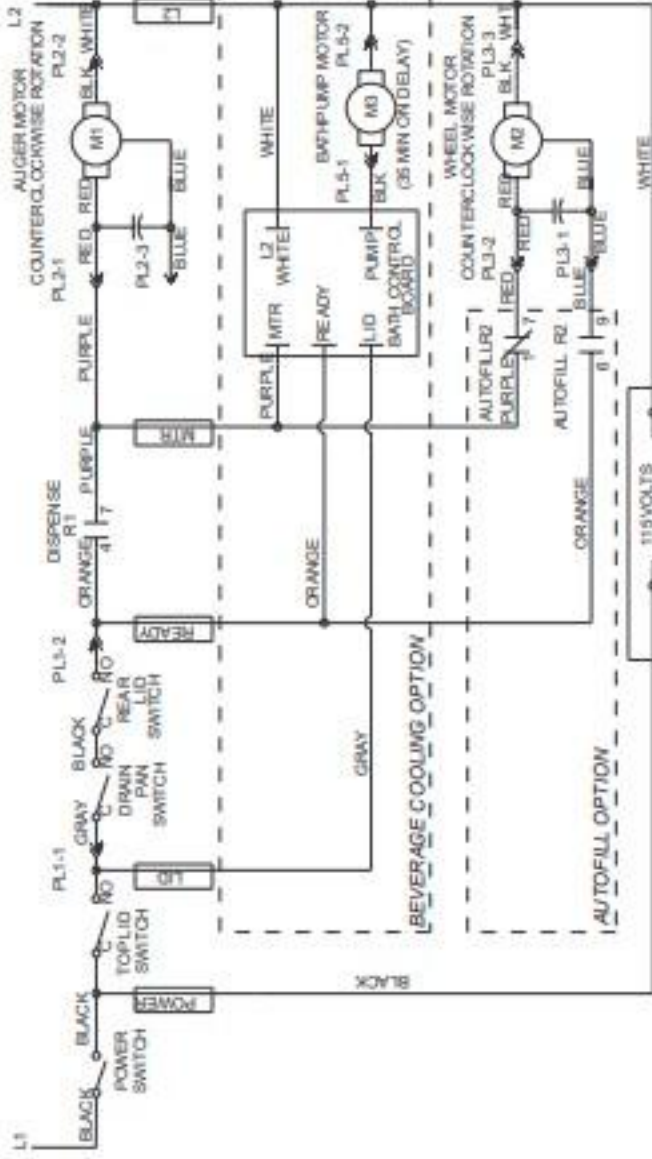

Manual load models

LEGEND

●	WIRENUT FIELD CONNECTIONS
⊗	EQUIPMENT GROUND
B	BLACK
W	WHITE
GRN	GREEN
BL	BLUE
Y	YELLOW
RD	RED

Automatic load models

Wiring diagram

Right hand unit

Left hand unit