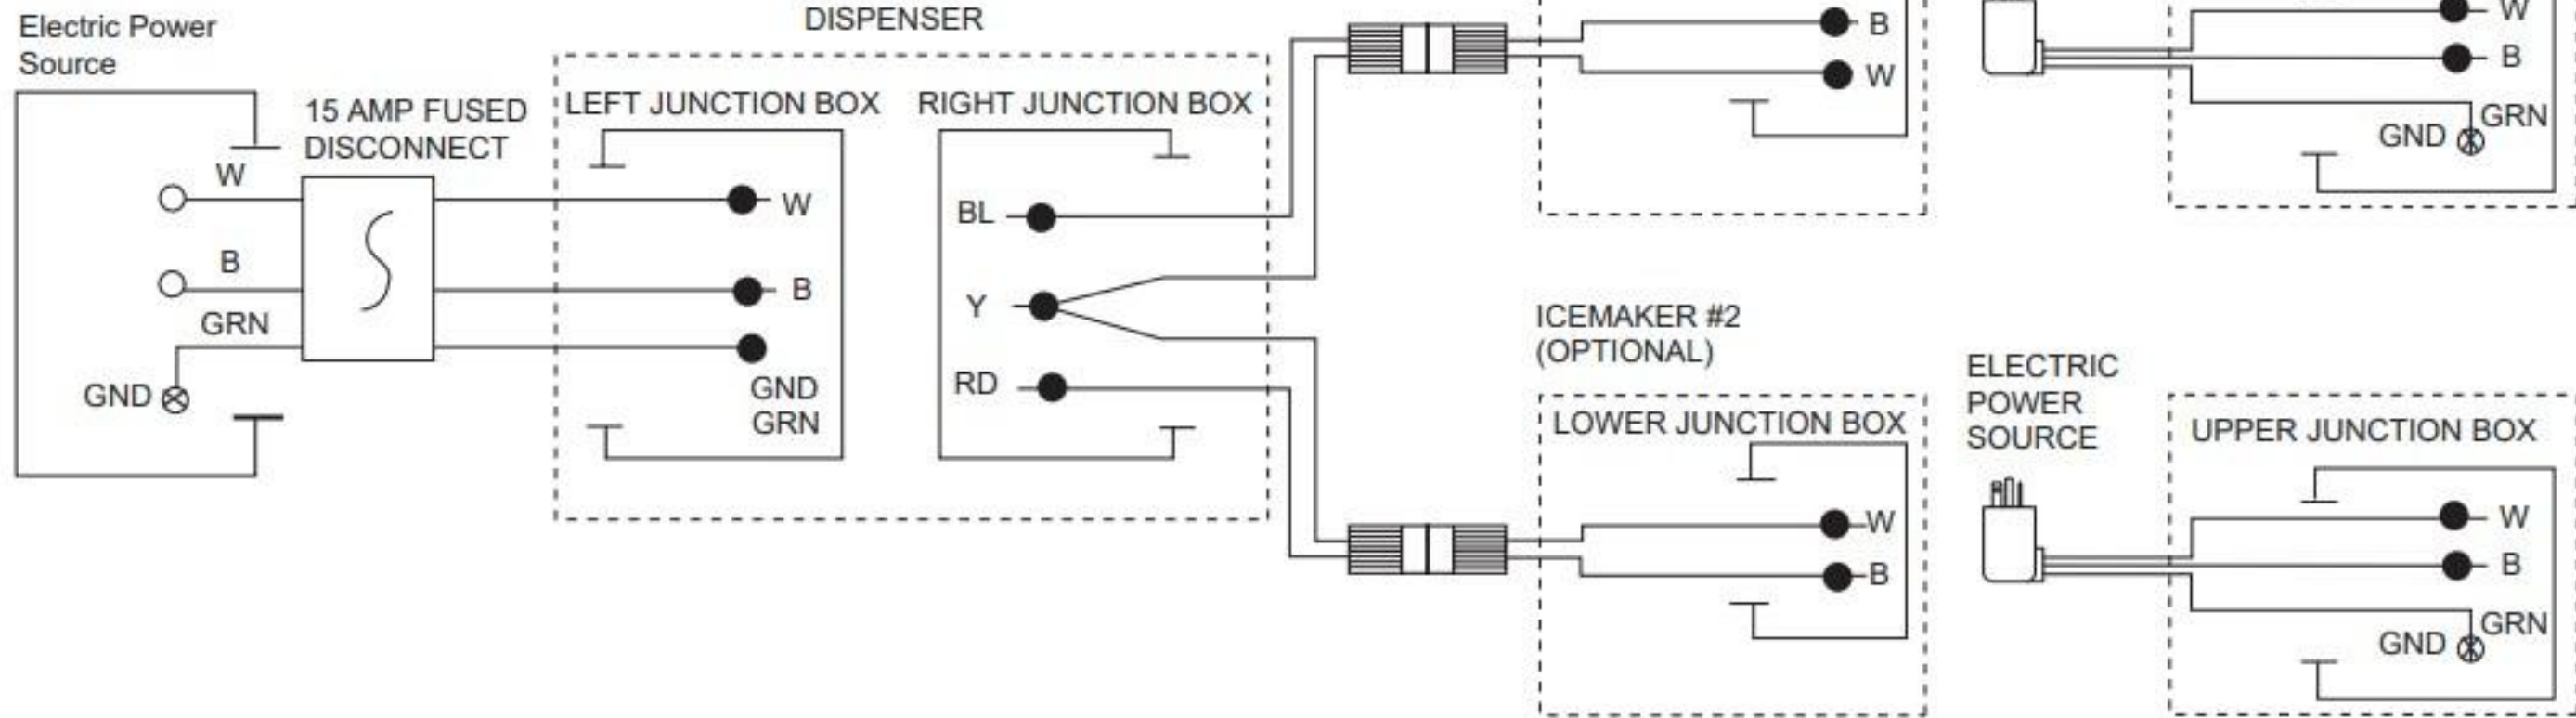

Manual load models

LEGEND

●	WIRENUT FIELD CONNECTIONS
⊗	EQUIPMENT GROUND
B	BLACK
W	WHITE
GRN	GREEN
BL	BLUE
Y	YELLOW
RD	RED

Automatic load models

Wiring diagram

Right hand unit

Left hand unit