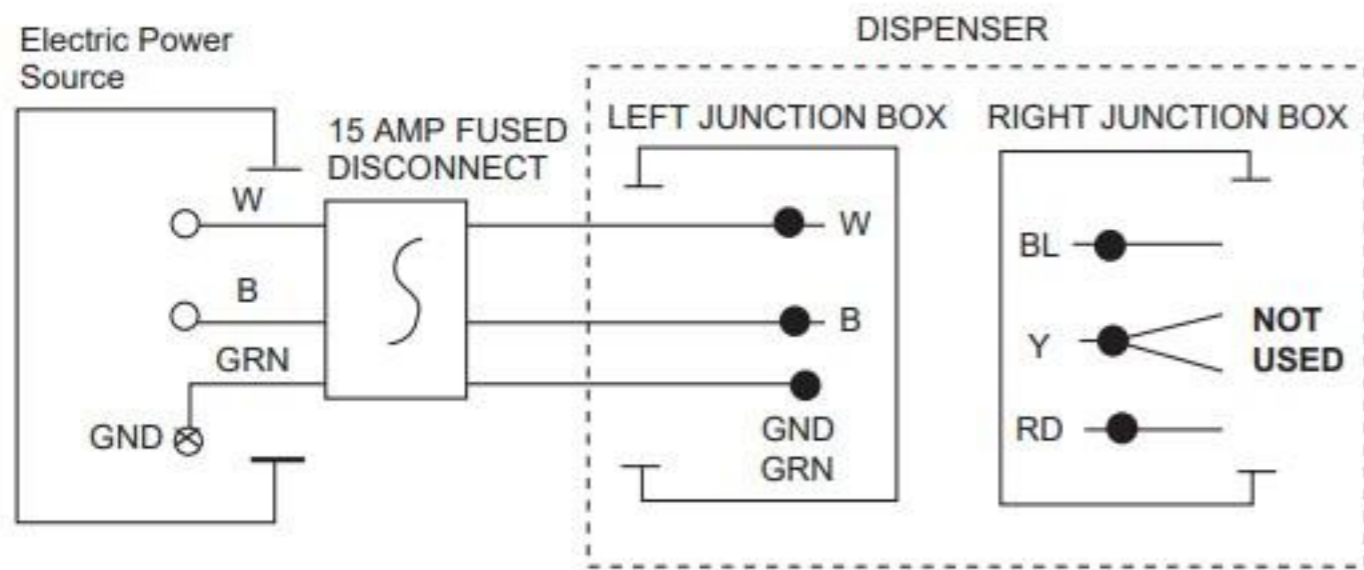

Manual load models

LEGEND

●	WIRENUT FIELD CONNECTIONS
⊗	EQUIPMENT GROUND
B	BLACK
W	WHITE
GRN	GREEN
BL	BLUE
Y	YELLOW
RD	RED

Automatic load models

Wiring diagram

Right hand unit

Left hand unit