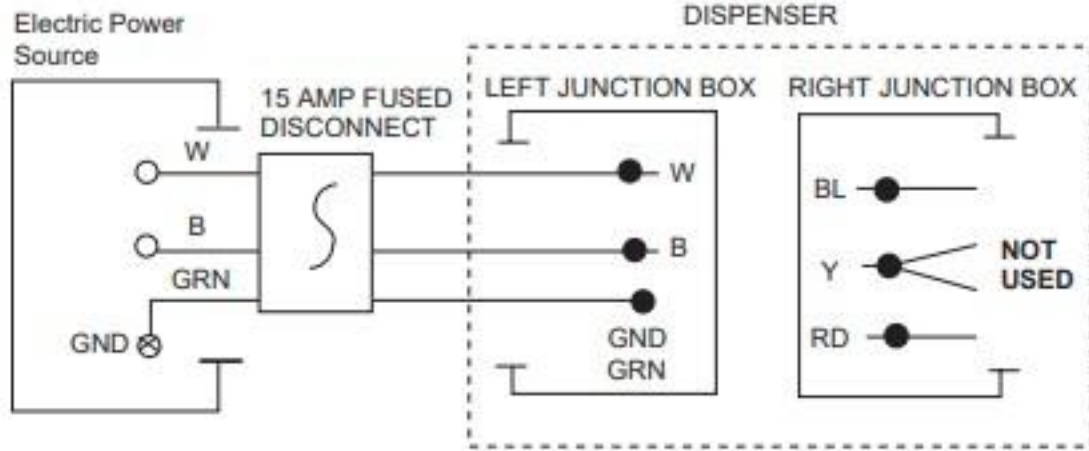

Manual load models

LEGEND

	WIRENUT FIELD CONNECTIONS
	EQUIPMENT GROUND
B	BLACK
W	WHITE
GRN	GREEN
BL	BLUE
Y	YELLOW
RD	RED

Automatic load models

Wiring diagram

Right hand unit

Left hand unit

LEGEND

- Terminal Strip Connection
- PN and Socket Connection