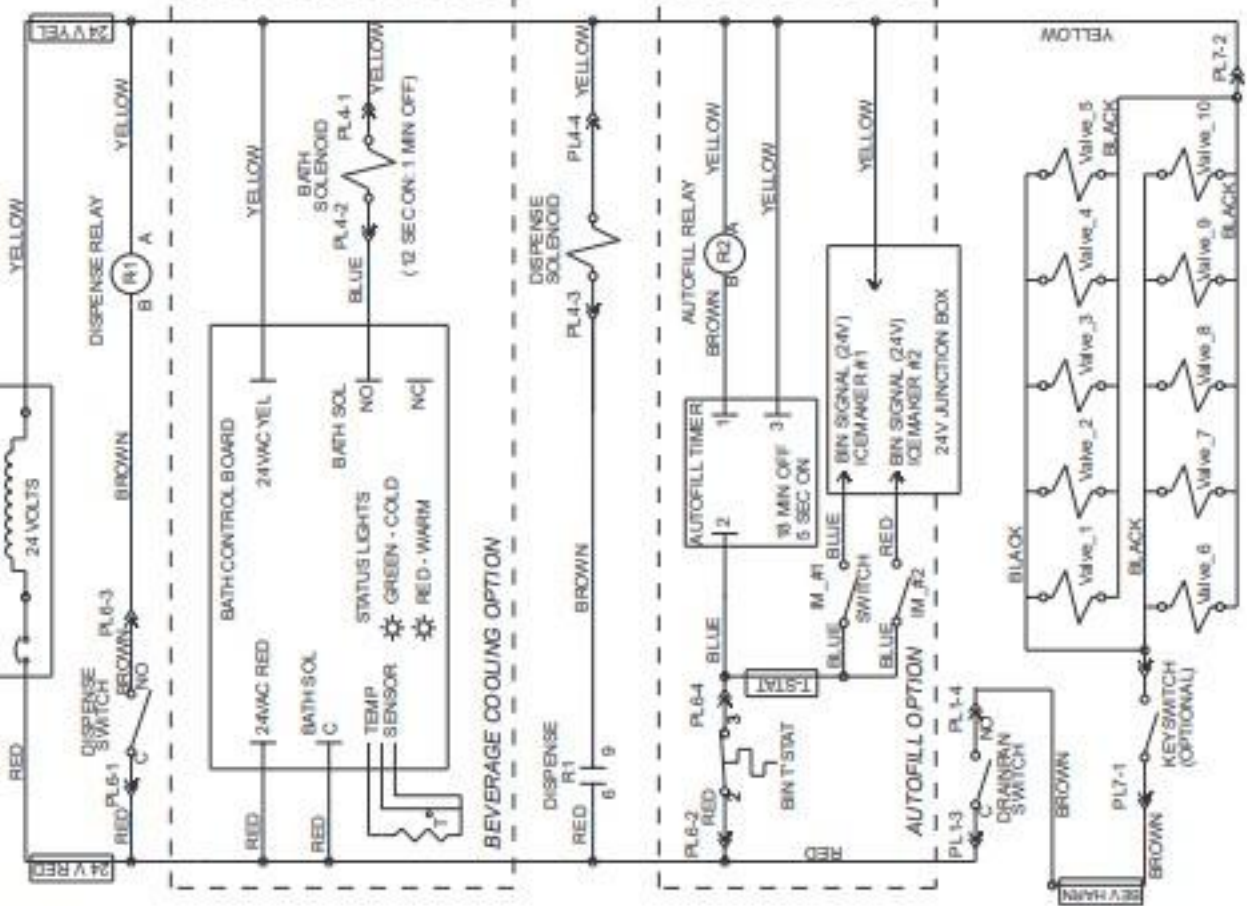

Manual load models

LEGEND

	WIRENUT FIELD CONNECTIONS
	EQUIPMENT GROUND
B	BLACK
W	WHITE
GRN	GREEN
BL	BLUE
Y	YELLOW
RD	RED

Automatic load models

Wiring diagram

Right hand unit

Left hand unit

LEGEND

- Terminal Strip Connection
- PN and Socket Connection