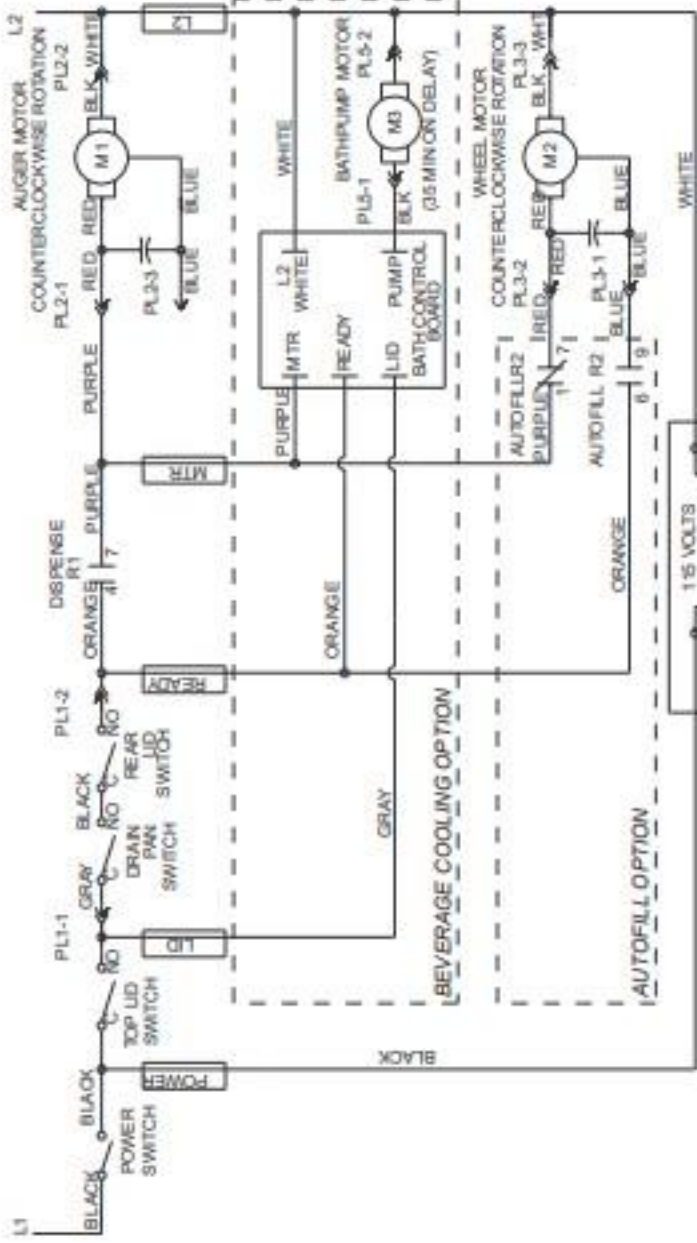

Manual load models

LEGEND

	WIRENUT FIELD CONNECTIONS
	EQUIPMENT GROUND
B	BLACK
W	WHITE
GRN	GREEN
BL	BLUE
Y	YELLOW
RD	RED

Automatic load models

Wiring diagram

Right hand unit

Left hand unit

LEGEND

- Terminal Strip Connection
- PN and Socket Connection