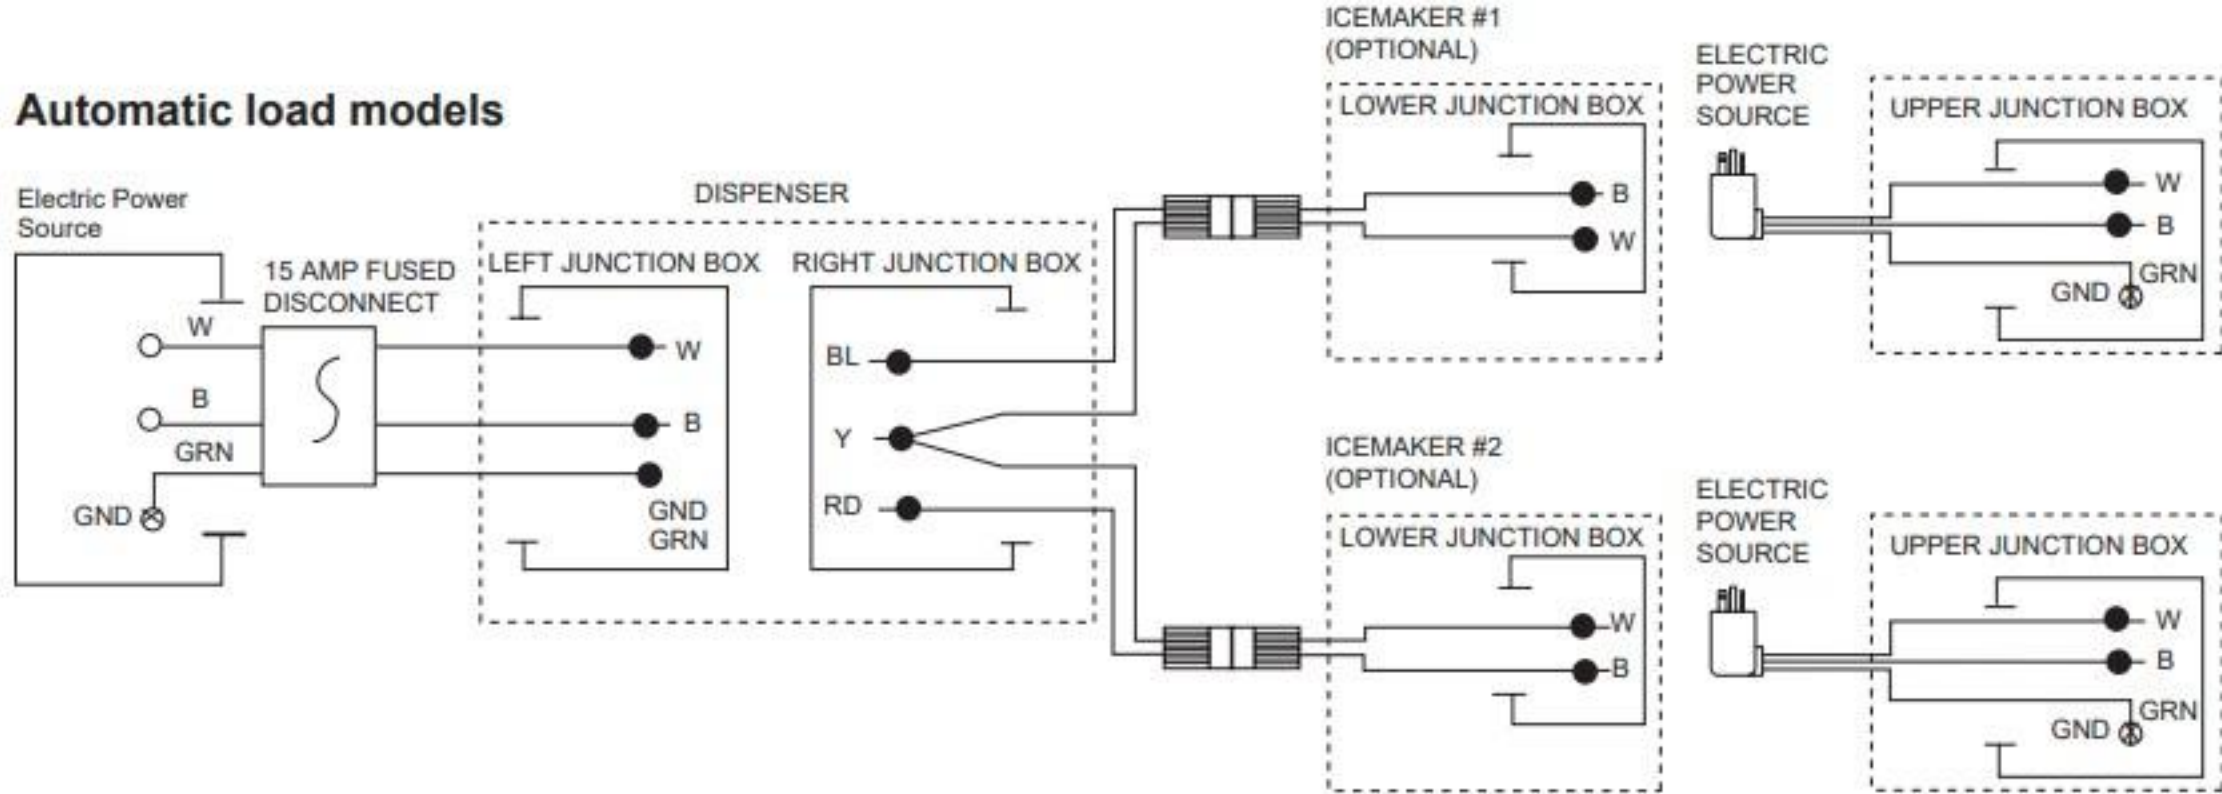

Manual load models

LEGEND

	WIRENUT FIELD CONNECTIONS
	EQUIPMENT GROUND
B	BLACK
W	WHITE
GRN	GREEN
BL	BLUE
Y	YELLOW
RD	RED

Automatic load models

Wiring diagram

Right hand unit

Left hand unit

LEGEND

- Terminal Strip Connection
- PN and Socket Connection