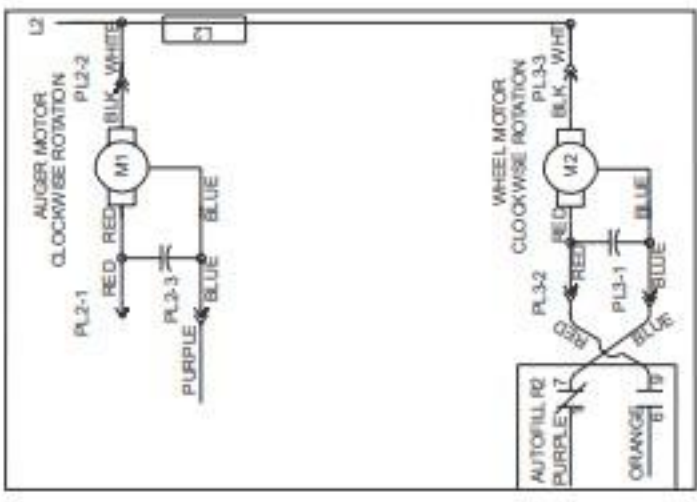

Manual load models

LEGEND

	WIRENUT FIELD CONNECTIONS
	EQUIPMENT GROUND
B	BLACK
W	WHITE
GRN	GREEN
BL	BLUE
Y	YELLOW
RD	RED

Automatic load models

Wiring diagram

Right hand unit

Left hand unit

LEGEND

- Terminal Strip Connection
- PN and Socket Connection