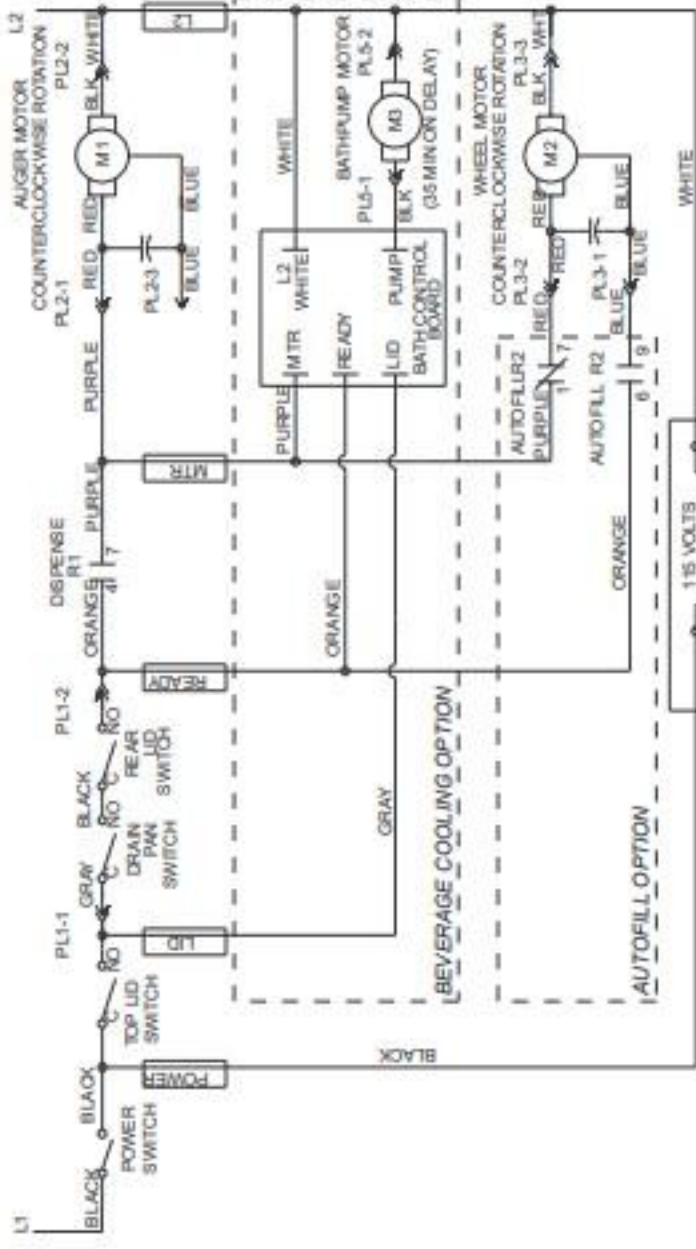

Manual load models

LEGEND

●	WIRENUT FIELD CONNECTIONS
⊗	EQUIPMENT GROUND
B	BLACK
W	WHITE
GRN	GREEN
BL	BLUE
Y	YELLOW
RD	RED

Automatic load models

Wiring diagram

Right hand unit

Left hand unit