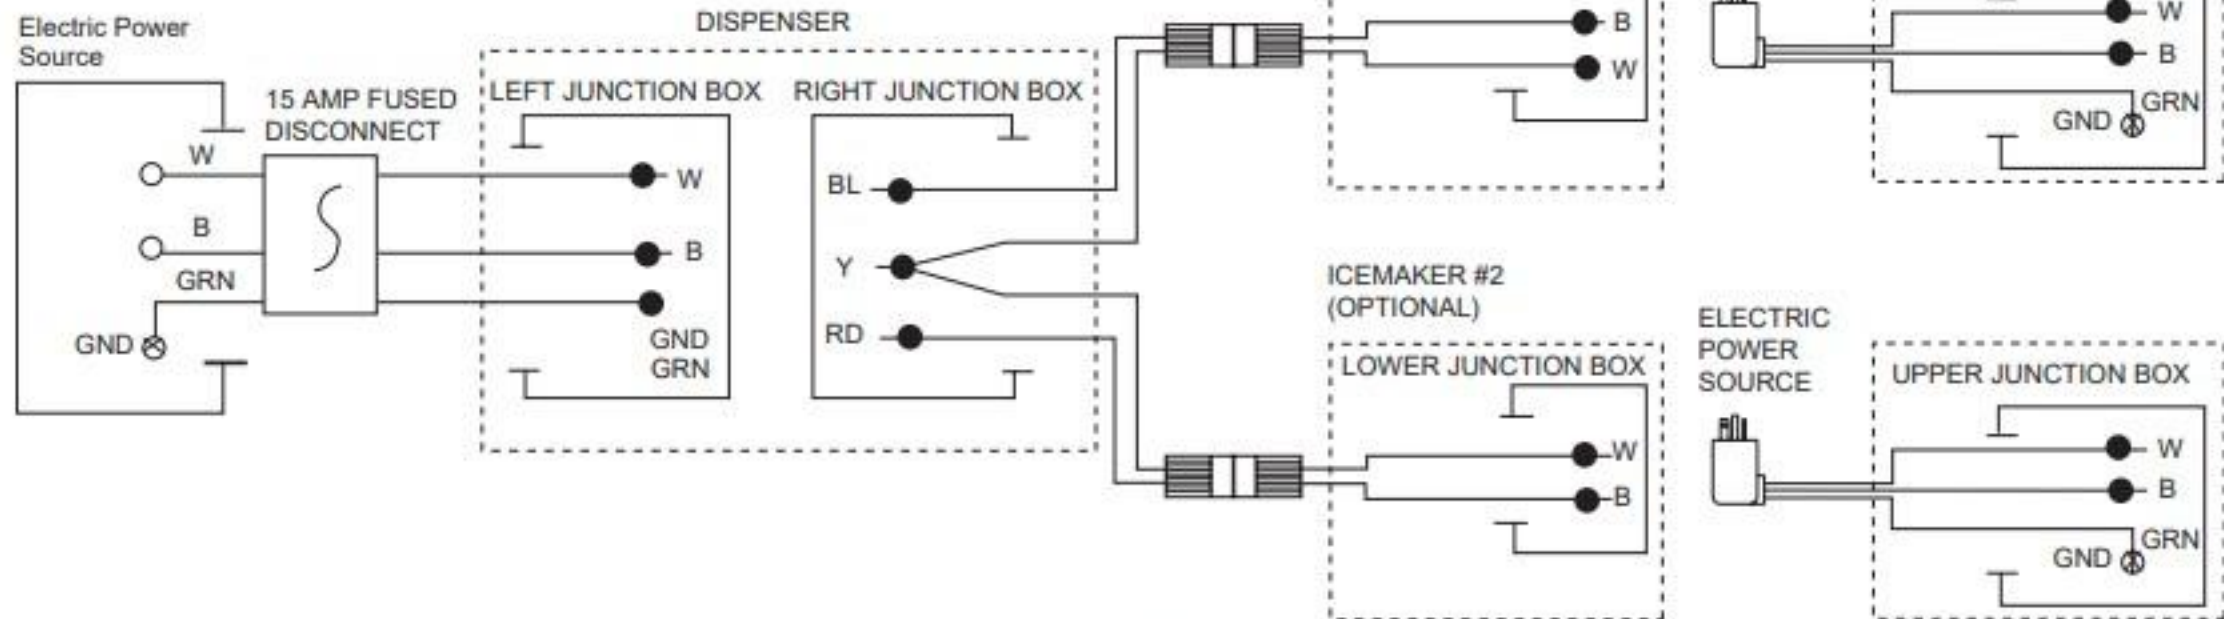

Manual load models

LEGEND

●	WIRENUT FIELD CONNECTIONS
⊗	EQUIPMENT GROUND
B	BLACK
W	WHITE
GRN	GREEN
BL	BLUE
Y	YELLOW
RD	RED

Automatic load models

Wiring diagram

Right hand unit

Left hand unit