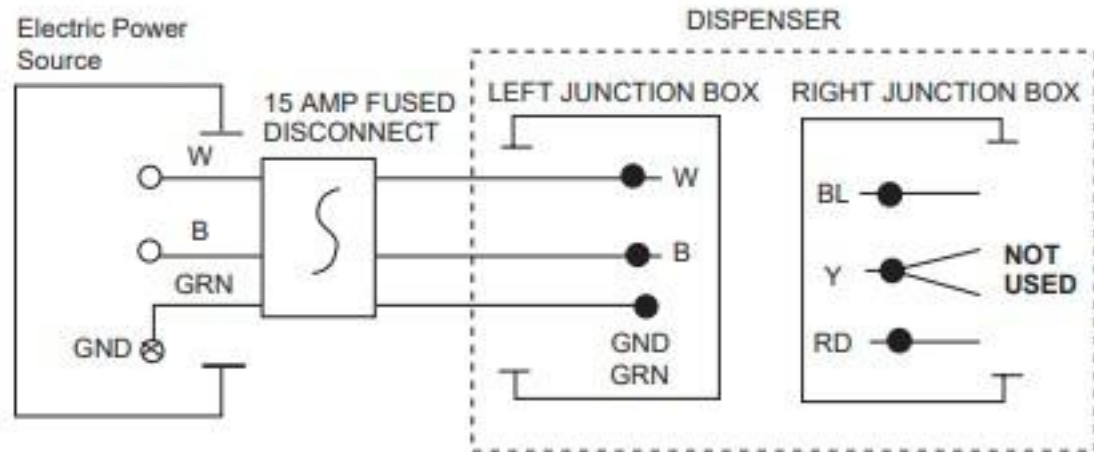

Manual load models

LEGEND

●	WIRENUT FIELD CONNECTIONS
⊗	EQUIPMENT GROUND
B	BLACK
W	WHITE
GRN	GREEN
BL	BLUE
Y	YELLOW
RD	RED

Automatic load models

Wiring diagram

Right hand unit

Left hand unit