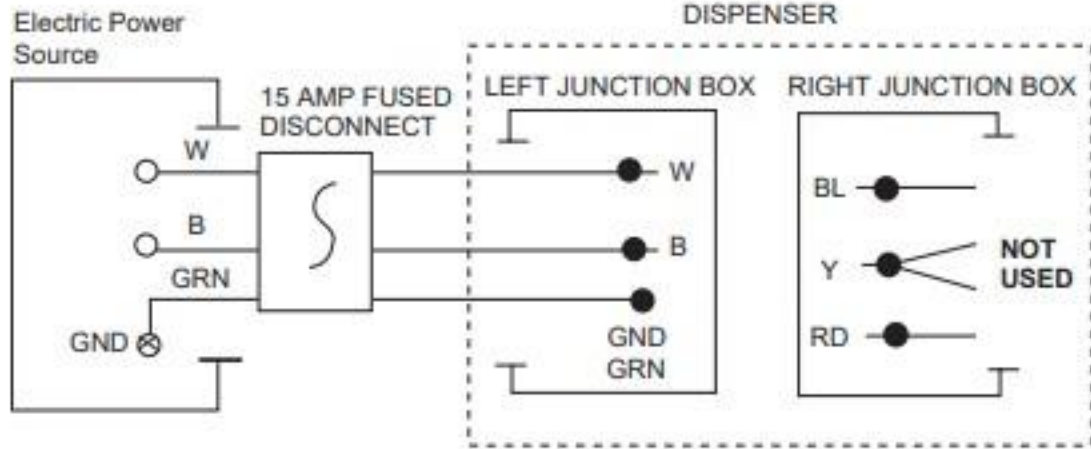

Manual load models

LEGEND

●	WIRENUT FIELD CONNECTIONS
⊗	EQUIPMENT GROUND
B	BLACK
W	WHITE
GRN	GREEN
BL	BLUE
Y	YELLOW
RD	RED

Automatic load models