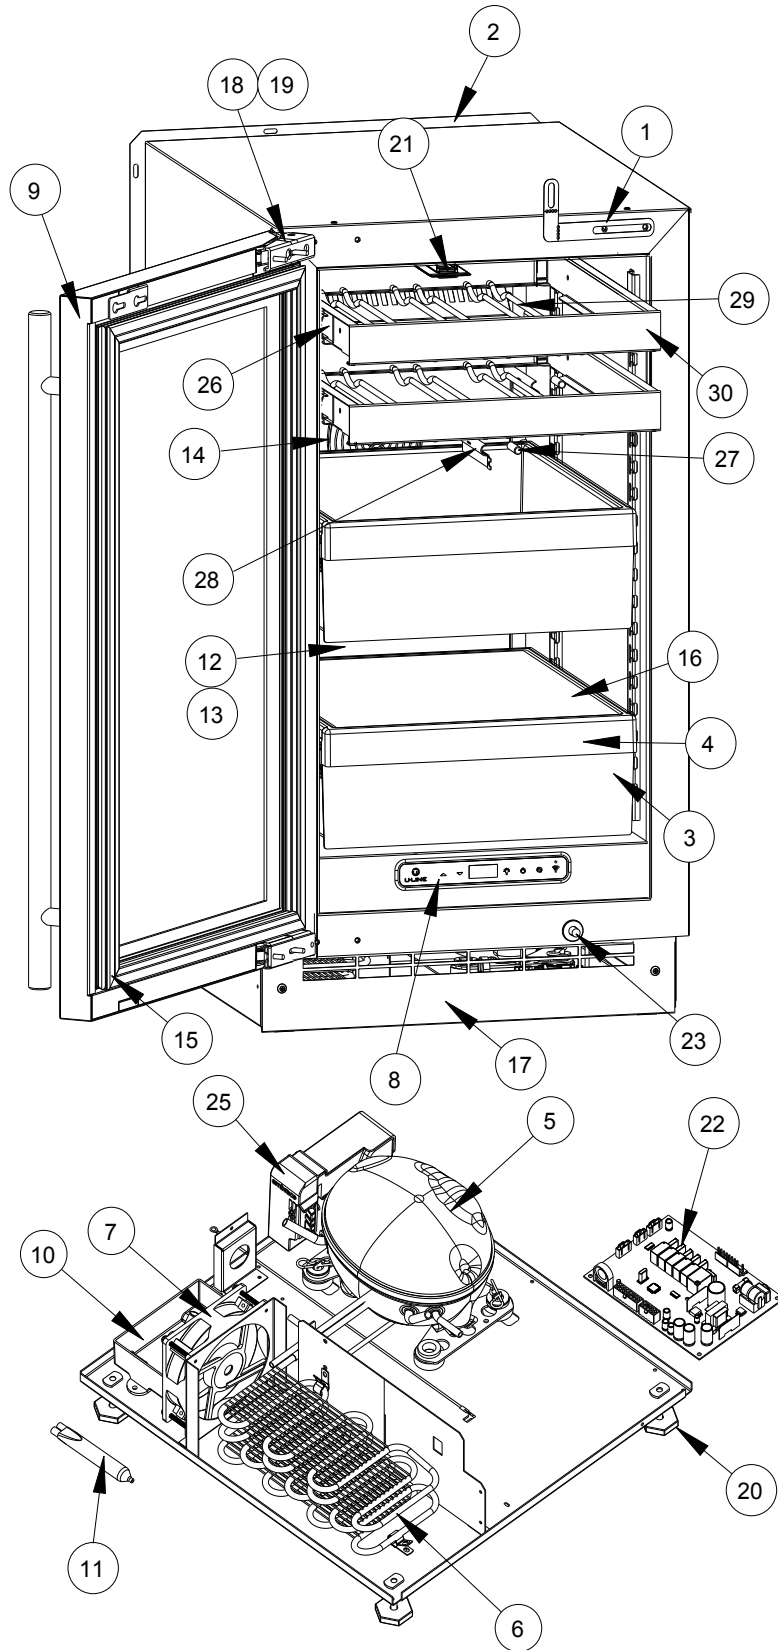

## Parts

<b>UHBV518-SG51A</b>		
1	ANTI-TIP BRACKET	80-55449-00
2	BACK PANEL	80-55474-00
3	BIN, STORAGE	<a href="#">80-54050-00</a>
4	BIN FRONT	80-55475-00
5	COMPRESSOR	80-55452-00
6	CONDENSER ASSEMBLY	80-55453-00
7	CONDENSER FAN	<a href="#">80-54014-00</a>
8	DISPLAY MODULE	80-55429-00
9	DOOR ASSEMBLY	80-55496-00
10	DRAIN PAN	<a href="#">80-54217-00</a>
11	DRIER	<a href="#">80-54055-00</a>
12	EVAPORATOR ASSEMBLY	80-55478-00
13	EVAPORATOR COVER	80-55477-00
14	EVAPORATOR FAN W/COVER	80-55457-00
15	GASKET, DOOR	80-55517-00
16	GLASS SHELF	<a href="#">80-54049-00</a>
17	GRILLE	80-55479-00
18	HINGE ASSEMBLY	80-55374-00
19	HINGE COVER (2)	<a href="#">80-54001-00</a>
20	LEG LEVELERS (4)	<a href="#">80-54019-00</a>
21	LED LIGHT, 2 COLOR	80-55272-00
22	MAIN BOARD	<a href="#">80-55398-00</a>
23	PLUNGER SWITCH	80-55375-00
24	POWER CORD*	80-55462-00
25	SERIAL INVERTER, 115V	80-55570-00
26	SLIDE ASSEMBLY	80-55509-00
27	THERMISTOR	<a href="#">80-54006-00</a>
28	THERMISTOR COVER	80-55464-00
29	WINE RACK	80-55480-00
30	WINE RACK FRONT	80-55501-00
31	WIRE HARNESS, BOARD*	80-55466-00