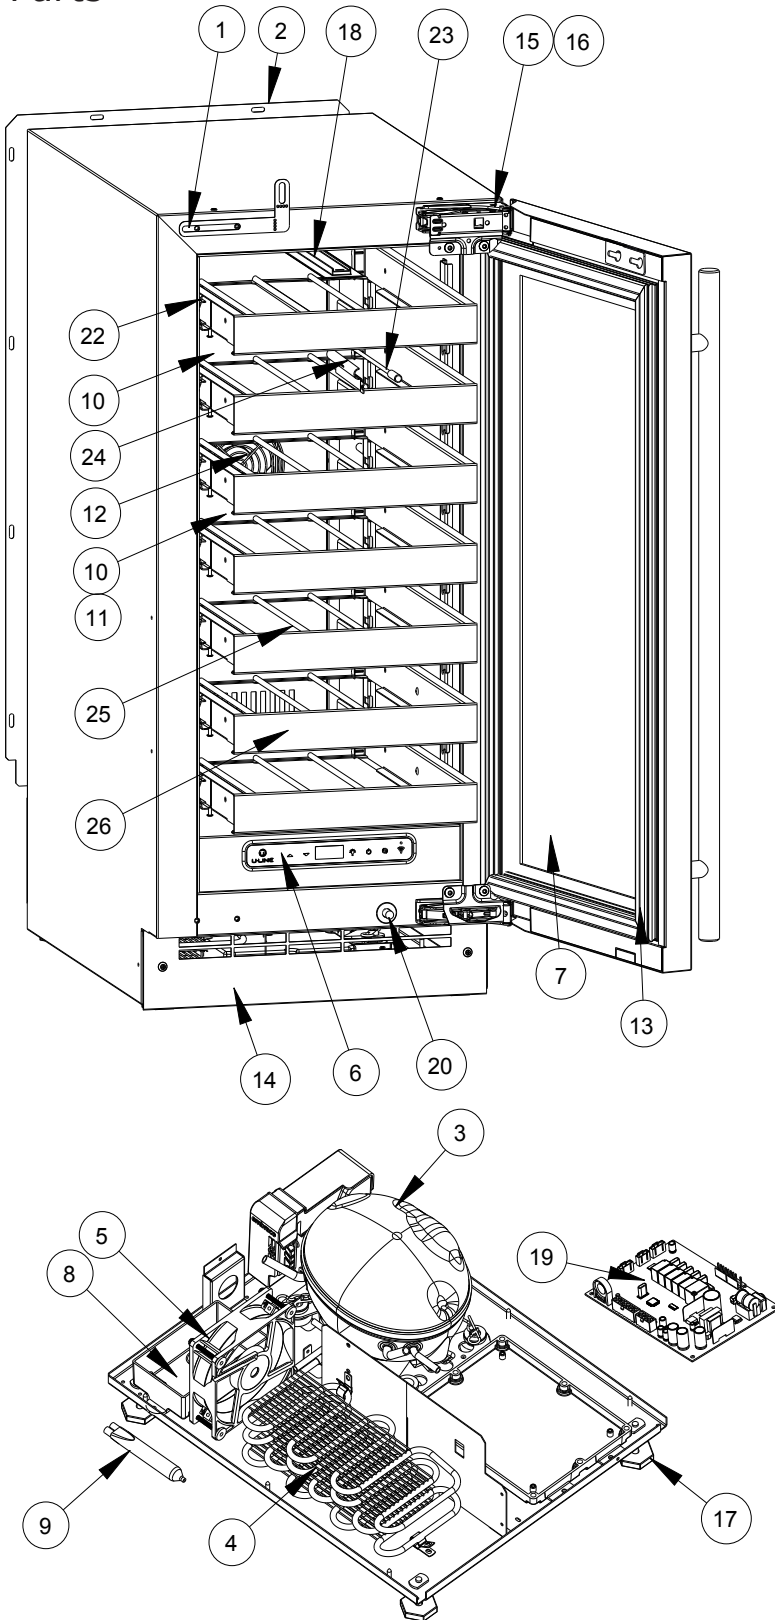

USER GUIDE

Parts

UHWC515-SG41A		
1	ANTI-TIP BRACKET	80-55449-00
2	BACK PANEL	80-55450-00
3	COMPRESSOR W/ELECTRICALS	80-55452-00
4	CONDENSER ASSEMBLY	80-55453-00
5	CONDENSER FAN MOTOR	80-54014-00
6	DISPLAY MODULE	80-55429-00
7	DOOR ASSEMBLY	80-55471-00
8	DRAIN PAN	80-54217-00
9	DRIER	80-54055-00
10	EVAPORATOR ASSEMBLY	80-55458-00
11	EVAPORATOR COVER	80-55456-00
12	EVAPORATOR FAN W/COVER	80-55457-00
13	GASKET, DOOR	80-55459-00
14	GRILLE	80-55461-00
15	HINGE ASSEMBLY	80-55374-00
16	HINGE COVER (2)	80-54001-00
17	LEG LEVELERS (4)	80-54019-00
18	LED LIGHT, 2 COLOR	80-55272-00
19	MAIN BOARD	80-55398-00
20	PLUNGER SWITCH	80-55375-00
21	POWER CORD*	80-55462-00
22	SLIDE ASSEMBLY	80-55509-00
23	THERMISTOR	80-54006-00
24	THERMISTOR COVER	80-55464-00
25	WINE RACK	80-55465-00
26	WINE RACK FRONT	80-55500-00
27	WIRE HARNESS, BOARD*	80-55466-00

*Not Shown