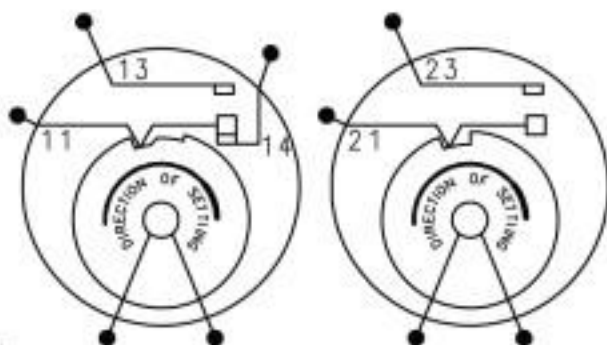

| LEGEND | |
|--------|--------|
| BK | BLACK |
| PR | PURPLE |
| BL | BLUE |
| BN | BROWN |
| YL | YELLOW |
| RD | RED |
| OR | ORANGE |
| WH | WHITE |
| GN | GREEN |

NOTE:

1. WHEN TIMER IS RUNNING, SWITCH IS CLOSED (1 TO 3).
WHEN TIMER IS AT ZERO, SWITCH IS OPEN (1 TO 4).

TIMER NOTE

WHEN TIMER IS RUNNING, CONTACTS 11/13 AND 21/23 ARE CLOSED.
 WHEN TIMER IS AT ZERO, CONTACTS 11/13 AND 21/23 RETURN TO OPEN STATE AND CONTACTS 11/14 ARE CLOSED.
 WHEN TIMER IS AT CONSTANT, ONLY CONTACTS 21/23 ARE CLOSED.