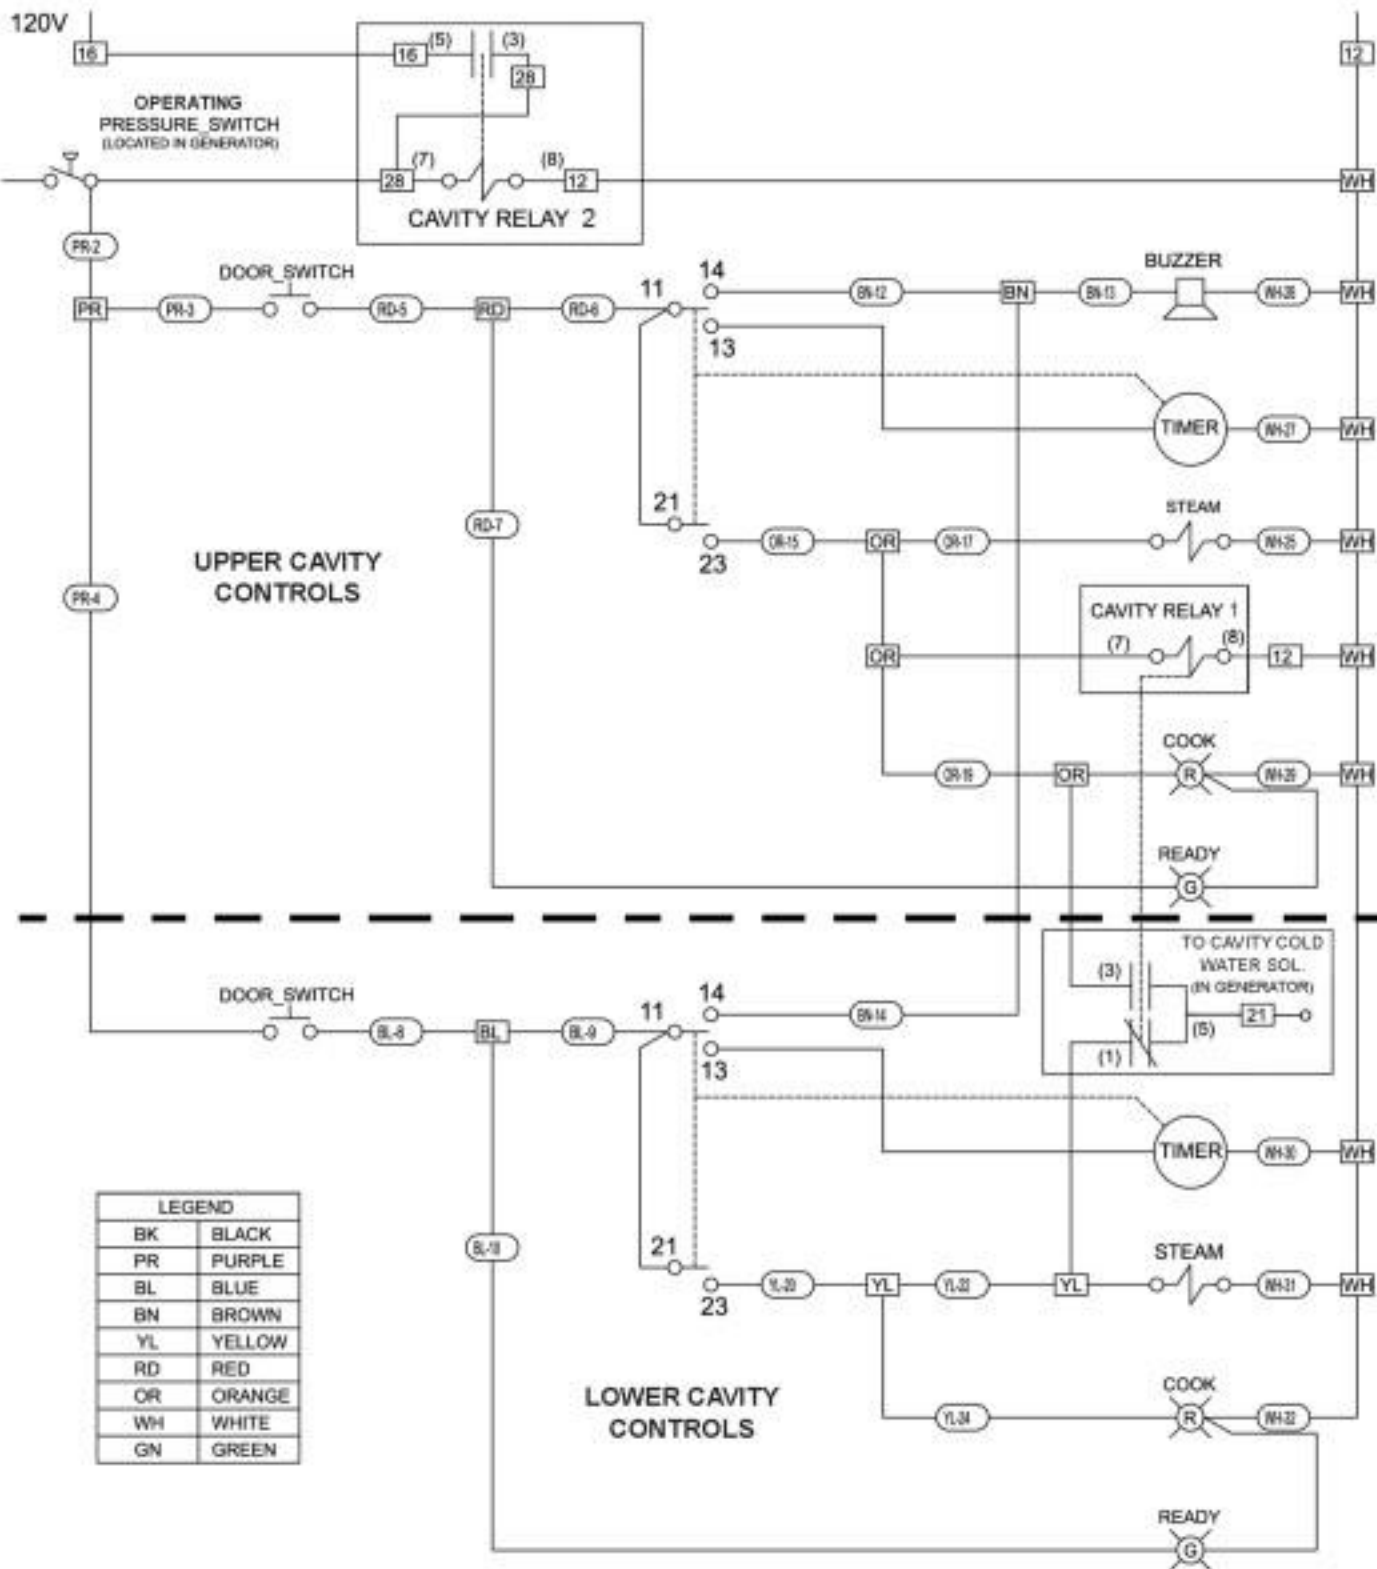

| LEGEND | |
|--------|--------|
| BK | BLACK |
| PR | PURPLE |
| BL | BLUE |
| BN | BROWN |
| YL | YELLOW |
| RD | RED |
| OR | ORANGE |
| WH | WHITE |
| GN | GREEN |

NOTE:

1. WHEN TIMER IS RUNNING, SWITCH IS CLOSED (1 TO 3).
WHEN TIMER IS AT ZERO, SWITCH IS OPEN (1 TO 4).

TIMER NOTE

WHEN TIMER IS RUNNING, CONTACTS 11/13 AND 21/23 ARE CLOSED.
 WHEN TIMER IS AT ZERO, CONTACTS 11/13 AND 21/23 RETURN TO OPEN STATE AND CONTACTS 11/14 ARE CLOSED.
 WHEN TIMER IS AT CONSTANT, ONLY CONTACTS 21/23 ARE CLOSED.