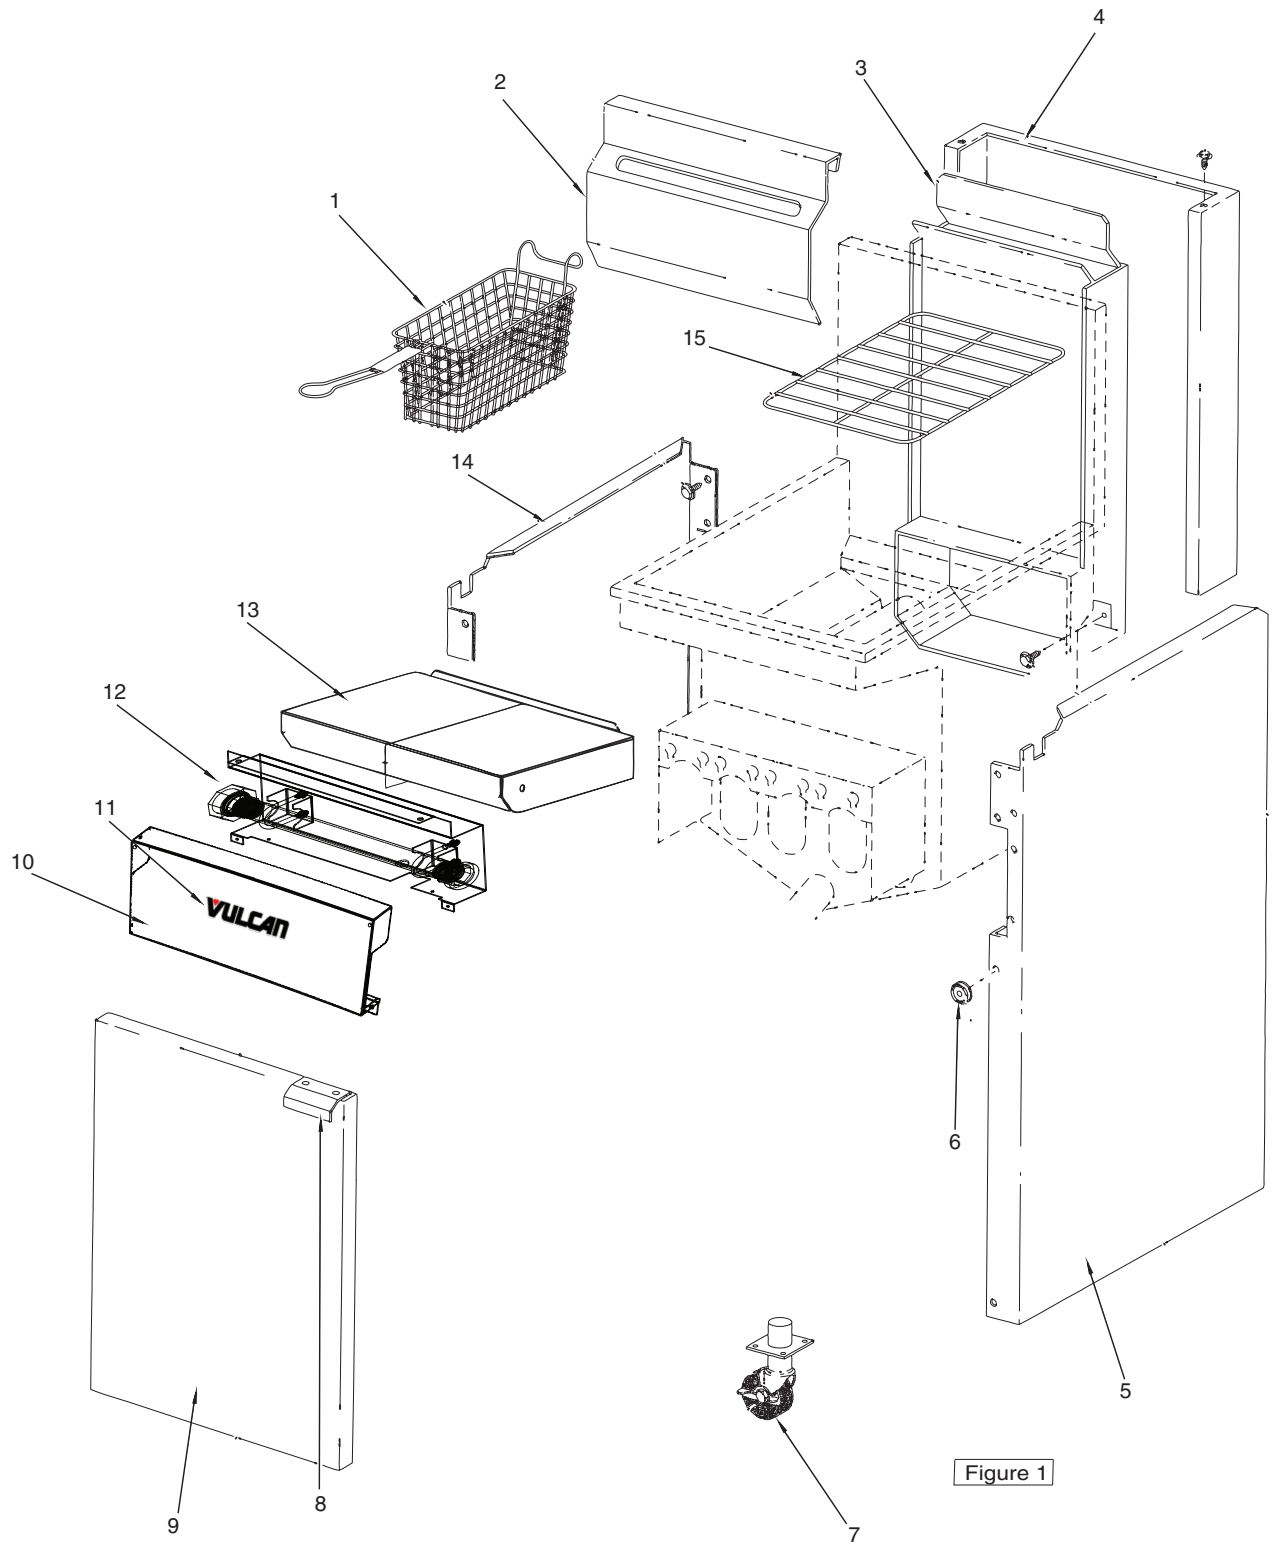

HEAVY DUTY GHF SERIES GAS FRYER REPLACEMENT PARTS

PARTS LIST

ILLUS.	PART NO.	NAME OF PART	AMT.			
			GHF91E	GHF92E	GHF91G	GHF92G
1	00-499223-00001	Basket – Twin (Red Handle)	2		2	
	00-408654-00004	Basket – Twin (Red Handle)		2		2
	00-499223-00009	Basket – Single	1		1	
	00-499223-00011	Basket – Single		1		1
2	00-408646-000G2	Rear Splash/Hanger Assy.		1		1
	00-408646-000G4	Rear Splash/Hanger Assy.		1		1
3	00-418201-000G2	Flue Assy. (ML-135503 Only)		1		1
4	00-428559-00001	Flue Wrap (ML-135503 Only)		1		1
5	00-409869-00003	Right Body Side (ML-135503 Only) (June 2003 to Present)		1		1
6	00-408834-00001	Magnet – Door	1	1	1	1
7	00-409840-00006	Legs	4	4	4	4
	00-497002-00002	Caster, Locking Brake	2	2	2	2
	00-497002-00001	Caster, Swivel	2	2	2	2
8	00-408615-00021	Handle – Door	1	1	1	1
9	00-357141-000G1	Door Assy. LH Hinged	1		1	
	00-357159-000G1	Door Assy. LH Hinged		1		1
10	00-409879-00004	Front Cover (ML-135503 Only)		1		1
	00-409716-00002	Front Cover/Manifold Cover	1		1	
	00-409716-00009	Front Cover/Manifold Cover		1		1
	00-409716-00008	Front Cover/Manifold Cover		1		1
11	00-417700-00003	Name Plate	1	1	1	1
	00-416472-00001	Name Plate (ML-135503 Only June 30, 2003 to Present)		1		1
12	00-405880-00001	Manifold Bracket	2	2	2	2
	00-405881-00001	Manifold Bracket Cap	2	2	2	2
	00-428562-000G1	Manifold Assy. (ML-135503 Only)		1		1
	00-408746-000G1	Manifold Assy. (July 1993 to Sept. 2003)	1		1	
	00-408746-000G2	Manifold Assy. (July 1993 to Sept. 2003)		1		1
13	00-420674-000G2	Front Top Assy.	1		1	
	00-420674-000G4	Front Top Assy.		1		1
	00-428564-000G1	Front Top Assy. (ML-135503 Only)		1		1
14	00-409869-00004	Left Body Side (ML-135503 Only) (June 2003 to Present)		1		1
15	00-418520-00002	Crumb Screen (Fine Mesh)	1		1	
	00-408651-00002	Crumb Screen (Fine Mesh)		1		1
	00-427883-00002	Basket Support Rack (After June 25, 2002)	1		1	
	Not Shown					
	00-417808-00001	Round Signal Light Lens (Red) (Prior to April, 1993)	2	2		
	00-411496-000E3	Indicator Light (Square)	1	1		
	00-411496-000E4	Indicator Light (Red) (Square)	1	1		
	00-412779-00004	Top Door Hinge	1	1	1	1
	00-412779-00003	Bottom Door Hinge	1	1	1	1
	00-408756-000G1	Flue Extension	1		1	
	00-408756-000G2	Flue Extension		1		1