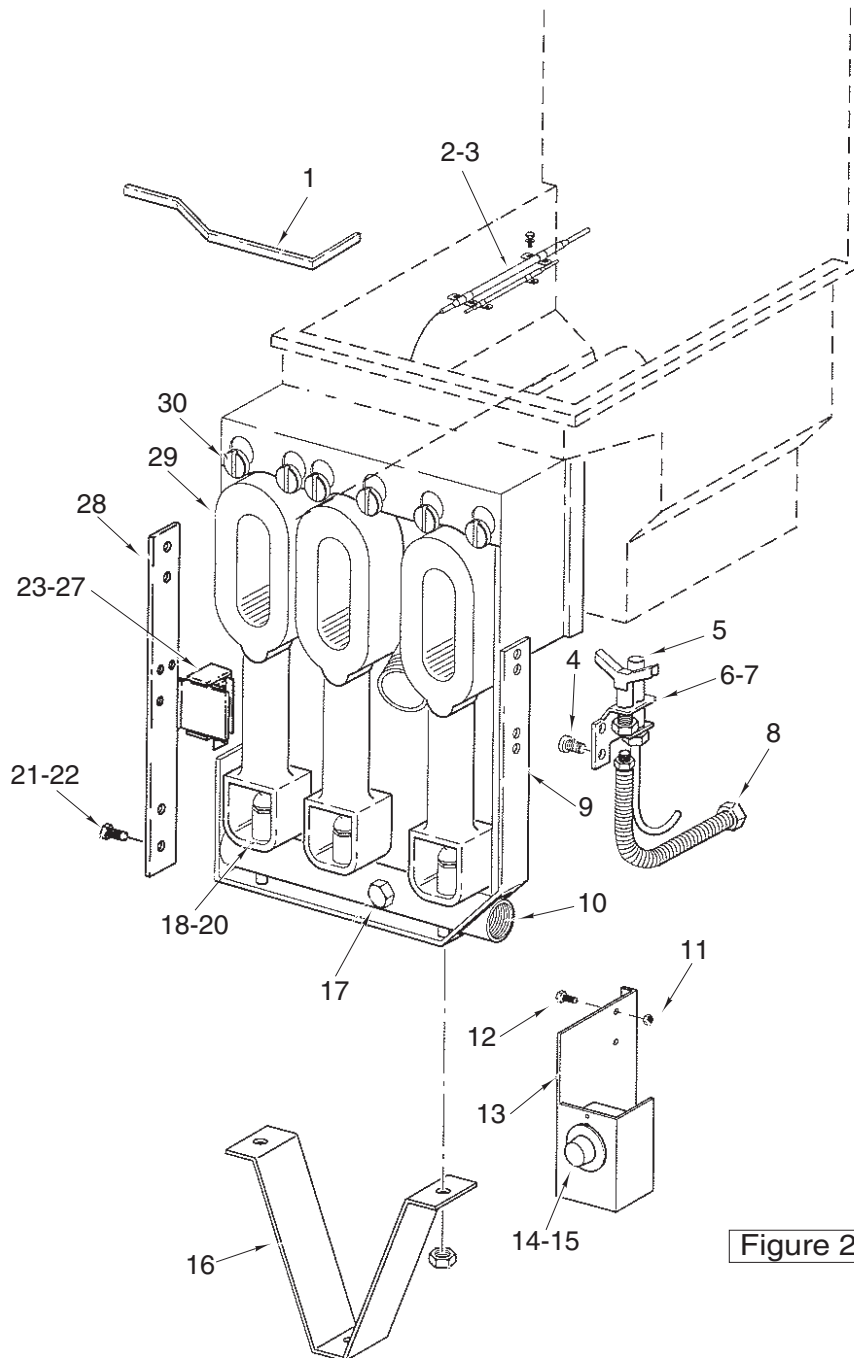

Figure 2

BURNER COMPONENTS

PARTS LIST

BURNER COMPONENTS

ILLUS.	PART NO.	NAME OF PART	AMT.			
			GHF91E	GHF92E	GHF91G	GHF92G
Figure 2						
1	00-409300-00005	Clean Out Rod	AR	AR	AR	AR
2	00-402558-00004	Hi-Limit Clamp	4	4	4	4
3	SD-035-02	Self-Tapping Screw 8-18 X 3/8 Hex Washer Hd. Type AB	4	4	4	4
4	SC-018-32	Mach. Screw 8-32 X 3/8 Pan Hd.	2	2	2	2
5	00-410839-00001	Thermopile – Millivolt (Prior to June 1998)	1	1	1	1
	00-410839-00004	Thermopile – Millivolt (June 1998 to Present)	1	1	1	1
6	00-412212-00007	Pilot Assy. (Nat. Gas)	1	1	1	1
7	00-412212-00002	Pilot Assy. (LP Gas)	1	1	1	1
8	00-426505-00012	Pilot Tube 1/4"	1	1	1	1
9	00-418211-00001	Manifold Hanger	1	1	1	1
10	00-418212-00001	Burner Manifold	1	1	1	1
11	NS-046-52	Nut 1/4-20 Hex KEPS (ML-135503 Only)			6	
12	SD-037-70	Self-Tapping Screw 1/4-20 X 1/2 Hex Washer Hd. Type TT(ML-135503 Only)		2		
13	00-417896-00003	Plate, Control	1	1	1	1
	00-497089-00001	Plate, Control (ML-135503 Only)		1		
14	00-412195-00001	Thermostat Knob (Prior to July 17, 1998)		1		1
	00-408659-00003	Thermostat Knob (July 17, 1998 to Jan. 5, 1999)		1		1
	00-408659-00005	Thermostat Knob (Jan. 6, 1999 to Present)		1		
	00-408659-00002	Thermostat Knob	1	1		
15	00-913065	Thermostat (Prior to June 1, 1998)		1		1
	00-419999-00001	Thermostat (June 1, 1998 to Present)		1		1
	00-411506-00009	Thermostat (Prior to June 1, 1998)	1	1		
16	00-428561-00001	Bracket – Support	1	1	1	1
17	FP-085-53	Pipe Plug 1/8"	1	1	1	1
18	00-010901-00042	Burner Orifice (Nat. Gas)	4	5	4	5
19	00-010901-00053	Burner Orifice (LP Gas)	4	5	4	5
20	00-410695-00001	Extension – Orifice	AR	AR	AR	AR
21	SD-015-24	Self-Tapping Screw 1/4-20 X 1/2 Hex Washer Hd. Type TT	AR	AR	AR	AR
22	NS-044-14	Nut – 1/4-20 Hex KEPS	AR	AR	AR	AR
23	00-419548	Bracket – Hi-Limit	1	1	1	1
24	SD-037-70	Self-Tapping Screw 1/4-20 X 1/2 Hex Washer Hd. Type AB	4	4	4	4
25	NS-046-52	Nut 1/4-20 Hex KEPS	4	4	4	4
26	SD-036-80	Self-Tapping Screw 8-32 X 3/8 Hex Washer Hd. Type TT	2	2	2	2
27	00-410840-00002	Thermostat – Hi-Limit	1	1	1	1
28	00-417714-00001	Extension – Hanger	1	1	1	1
29	00-408174-00002	Burner	4	5	4	5
	00-410681-00001	Burner (ML-135503 Only) (May 2008 to Present)		4		
30	00-428035-00001	Bolt – Shoulder (ML-135503 Only)		AR		
	Not Shown					
	00-410838-000G1	Adapter Wire (Hi-Limit to Gas Valve)	1	1	1	1
	00-408649-00001	Air Shutter (Use w/408174-2)	4	5	4	5
	00-408633-000G1	Tube Radiants (Not Used w/Current SST Fry Tanks)	4	5	4	5
	FP-085-62	Thermo-bulb Fitting	AR	AR	AR	AR