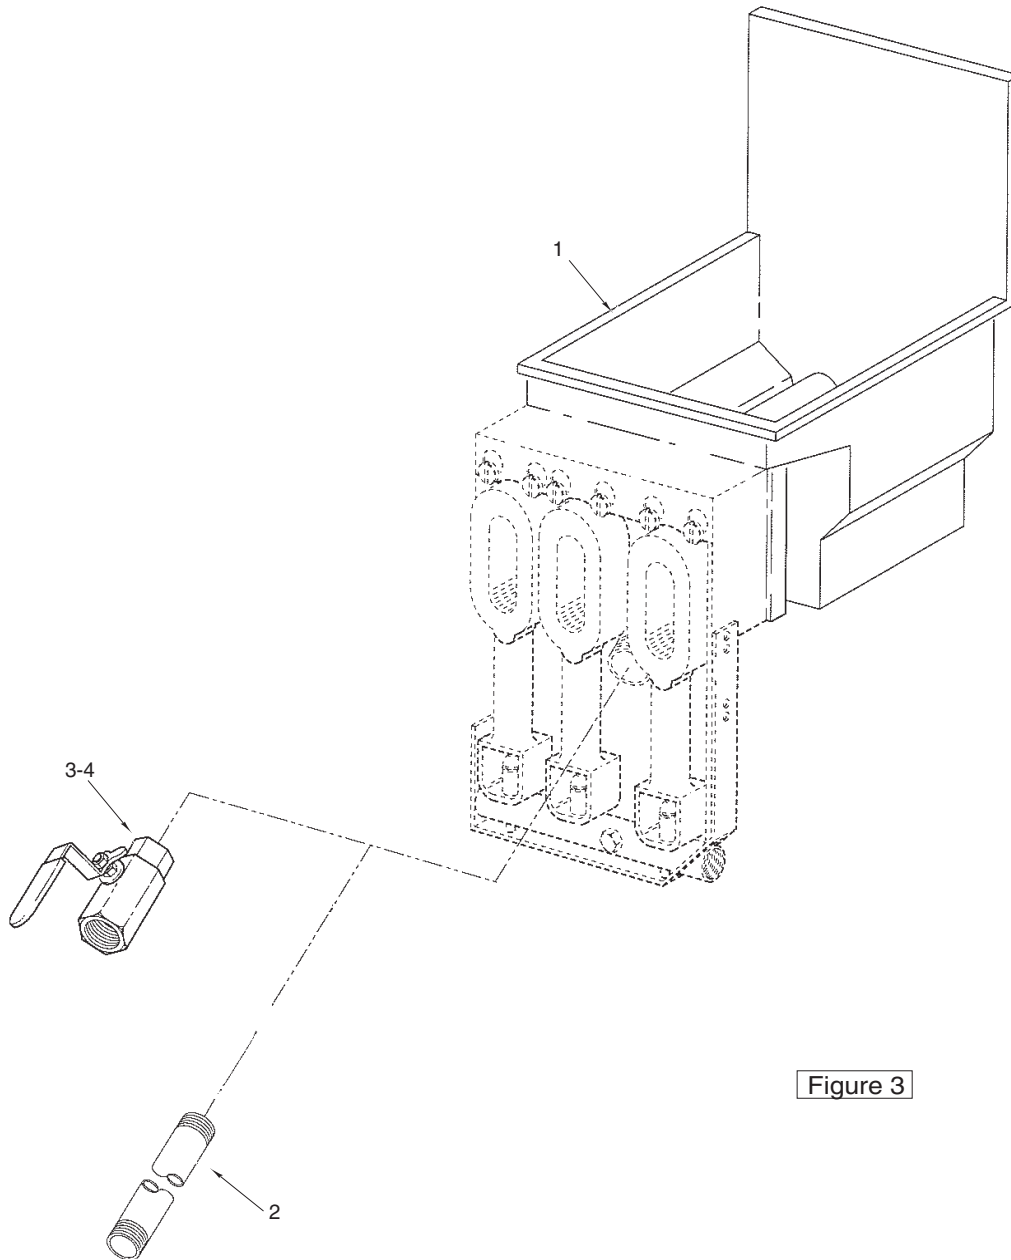

Figure 2

BURNER COMPONENTS

PARTS LIST

BURNER COMPONENTS

ILLUS.	PART NO.	NAME OF PART	AMT.			
			GHF91E	GHF92E	GHF91G	GHF92G
Figure 2						
1	00-409300-00005	Clean Out Rod	AR	AR	AR	AR
2	00-402558-00004	Hi-Limit Clamp	4	4	4	4
3	SD-035-02	Self-Tapping Screw 8-18 X 3/8 Hex Washer Hd. Type AB	4	4	4	4
4	SC-018-32	Mach. Screw 8-32 X 3/8 Pan Hd.	2	2	2	2
5	00-410839-00001	Thermopile – Millivolt (Prior to June 1998)	1	1	1	1
	00-410839-00004	Thermopile – Millivolt (June 1998 to Present)	1	1	1	1
6	00-412212-00007	Pilot Assy. (Nat. Gas)	1	1	1	1
7	00-412212-00002	Pilot Assy. (LP Gas)	1	1	1	1
8	00-426505-00012	Pilot Tube 1/4"	1	1	1	1
9	00-418211-00001	Manifold Hanger	1	1	1	1
10	00-418212-00001	Burner Manifold	1	1	1	1
11	NS-046-52	Nut 1/4-20 Hex KEPS (ML-135503 Only)			6	
12	SD-037-70	Self-Tapping Screw 1/4-20 X 1/2 Hex Washer Hd. Type TT(ML-135503 Only)		2		
13	00-417896-00003	Plate, Control	1	1	1	1
	00-497089-00001	Plate, Control (ML-135503 Only)		1		
14	00-412195-00001	Thermostat Knob (Prior to July 17, 1998)		1		1
	00-408659-00003	Thermostat Knob (July 17, 1998 to Jan. 5, 1999)		1		1
	00-408659-00005	Thermostat Knob (Jan. 6, 1999 to Present)		1		
	00-408659-00002	Thermostat Knob	1	1		
15	00-913065	Thermostat (Prior to June 1, 1998)		1		1
	00-419999-00001	Thermostat (June 1, 1998 to Present)		1		1
	00-411506-00009	Thermostat (Prior to June 1, 1998)	1	1		
16	00-428561-00001	Bracket – Support	1	1	1	1
17	FP-085-53	Pipe Plug 1/8"	1	1	1	1
18	00-010901-00042	Burner Orifice (Nat. Gas)	4	5	4	5
19	00-010901-00053	Burner Orifice (LP Gas)	4	5	4	5
20	00-410695-00001	Extension – Orifice	AR	AR	AR	AR
21	SD-015-24	Self-Tapping Screw 1/4-20 X 1/2 Hex Washer Hd. Type TT	AR	AR	AR	AR
22	NS-044-14	Nut – 1/4-20 Hex KEPS	AR	AR	AR	AR
23	00-419548	Bracket – Hi-Limit	1	1	1	1
24	SD-037-70	Self-Tapping Screw 1/4-20 X 1/2 Hex Washer Hd. Type AB	4	4	4	4
25	NS-046-52	Nut 1/4-20 Hex KEPS	4	4	4	4
26	SD-036-80	Self-Tapping Screw 8-32 X 3/8 Hex Washer Hd. Type TT	2	2	2	2
27	00-410840-00002	Thermostat – Hi-Limit	1	1	1	1
28	00-417714-00001	Extension – Hanger	1	1	1	1
29	00-408174-00002	Burner	4	5	4	5
	00-410681-00001	Burner (ML-135503 Only) (May 2008 to Present)		4		
30	00-428035-00001	Bolt – Shoulder (ML-135503 Only)		AR		
	Not Shown					
	00-410838-000G1	Adapter Wire (Hi-Limit to Gas Valve)	1	1	1	1
	00-408649-00001	Air Shutter (Use w/408174-2)	4	5	4	5
	00-408633-000G1	Tube Radiants (Not Used w/Current SST Fry Tanks)	4	5	4	5
	FP-085-62	Thermo-bulb Fitting	AR	AR	AR	AR