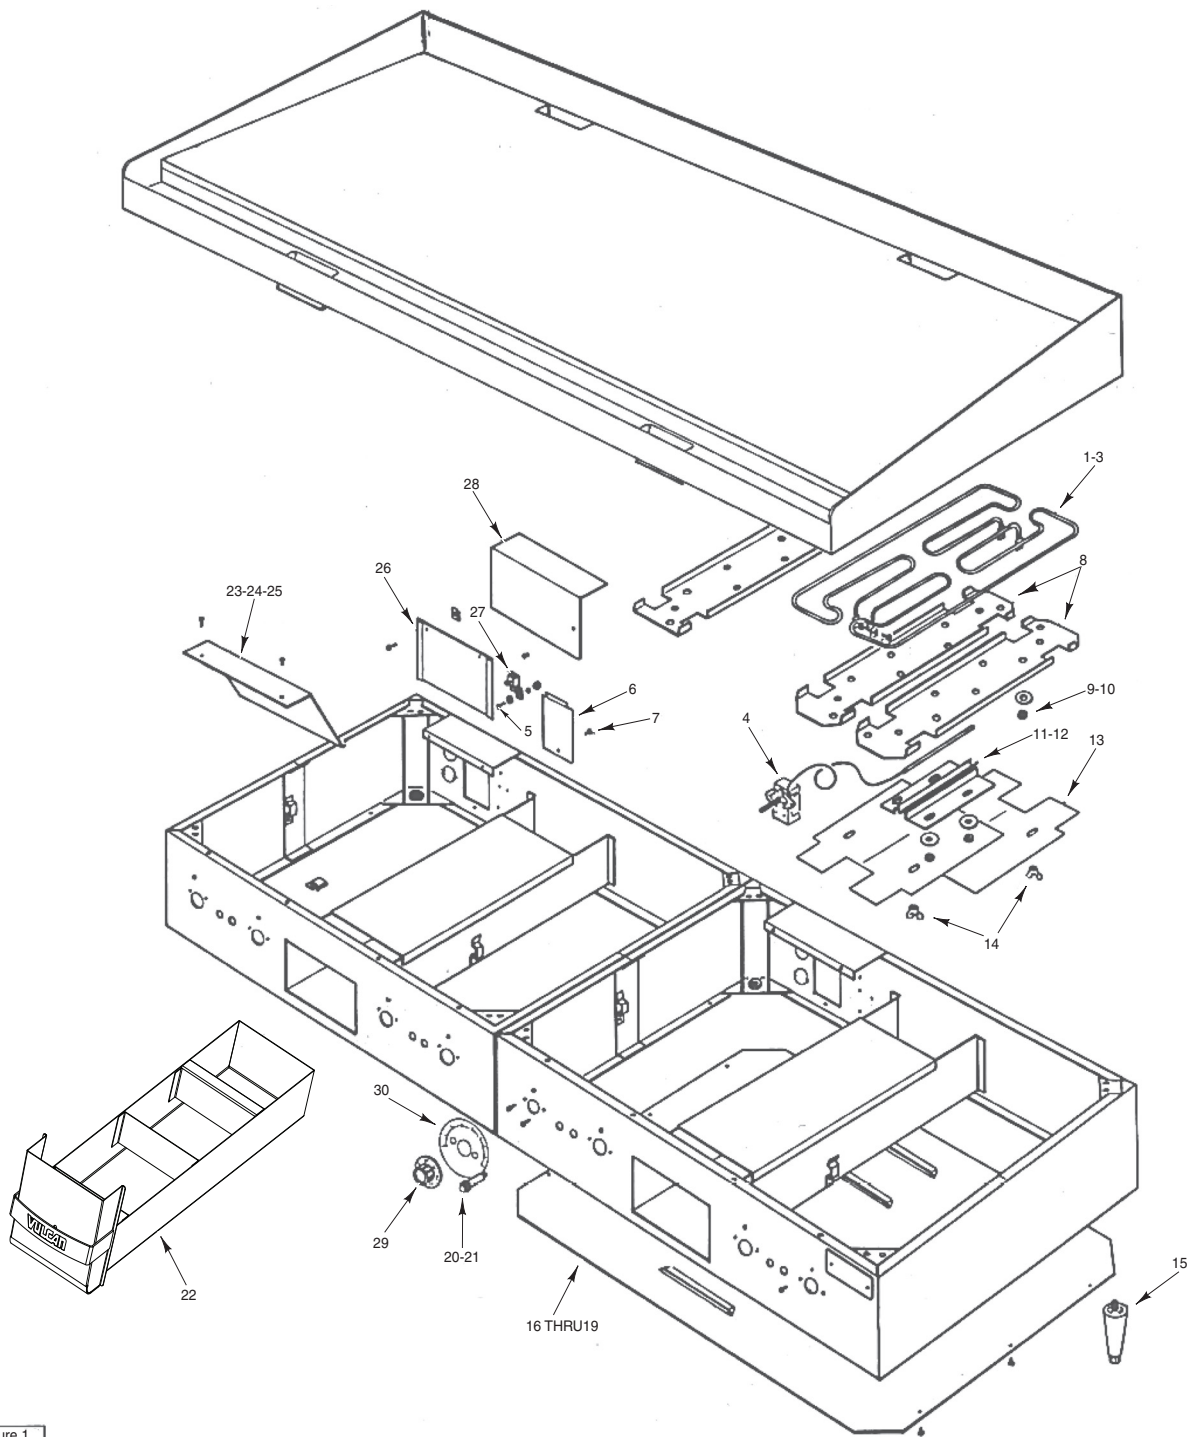

REPLACEMENT PARTS RRE MODEL ELECTRIC GRIDDLES

Figure 1

REPLACEMENT PARTS LIST

ILLUS. Figure 1	PART NO.	NAME OF PART	AMT.
1	00-351360-00001	Heating Unit (208V) (RRE24D/36D/48D/60D/72D) (2 Per Foot)	AR
2	00-351360-00002	Heating Unit (240V) (RRE24D/36D/48D/60D/72D) (2 Per Foot)	AR
3	00-351360-00003	Heating Unit (480V) (RRE24D/36D/48D/60D/72D) (2 Per Foot)	AR
4	00-342027-00008	Thermostat-Control	AR
5	SC-113-80	Cap Screw 1/2 -20 X 1/2 Hex Hd.	1
6	00-344970-00001	Cover - Access (RRE24D/36D/48D/60D/72D)	1
7	SD-034-49	Self-Tapping Screw 8-32 X 1/2 Slot Head Washer HO., Type T	1
8	00-342567-00001	Pressure Plate (RRE24D/36D/48D/60D/72D)	6
9	NS-046-53	Mach. Nut 1/2 - 20 Hex	24
10	NS-046-61	Mach. Nut 5/16 - 18 Hex	4
11	00-342573-00001	Bulb Clamp - Thermostat (208/240V)	3
12	00-342573-00002	Bulb Clamp - Thermostat (480V)	3
13	00-346251-00001	Baffle - Heating (RRE24D/36D/48D/60D/72D)	6
14	00-350632-00002	Wing Nut - Baffle	AR
15	00-348164-00001	Leg	4
16	00-340726-00024	Bottom (RRE24D)	1
17	00-341520-00009	Bottom (RRE36D/72D)	1
18	00-341520-00012	Bottom (RRE48D)	1
19	00-824345-00001	Bottom (RRE60D)	1
20	00-342575-00001	Indicating Light (208/240V)	3
21	00-498631-00001	Indicating Light (480V)	3
22	00-498528-000A1	Grease Drawer (RRE24D/36D/48D/60D/72D)	1
23	00-344964-00002	Baffle - Thermostat (RRE36D/72D)	3
		Baffle - Thermostat (RRE60D)	1
24	00-344964-00003	Baffle - Thermostat (RRE48D)	4
		Baffle - Thermostat (RRE60D)	2
25	00-344964-00001	Baffle - Thermostat (RRE60D)	1
26	00-344969-00001	Cover - Terminal Box (RRE24D/36D/48D/60D/72D)	1
27	00-344866-00001	Terminal Lug	1
28	00-344965-00001	Baffle - Terminal Box (RRE24D/36D/48D/60D/72D)	1
29	00-824277	Knob - Thermostat	3
30	00-498673	Dial - Thermostat	3