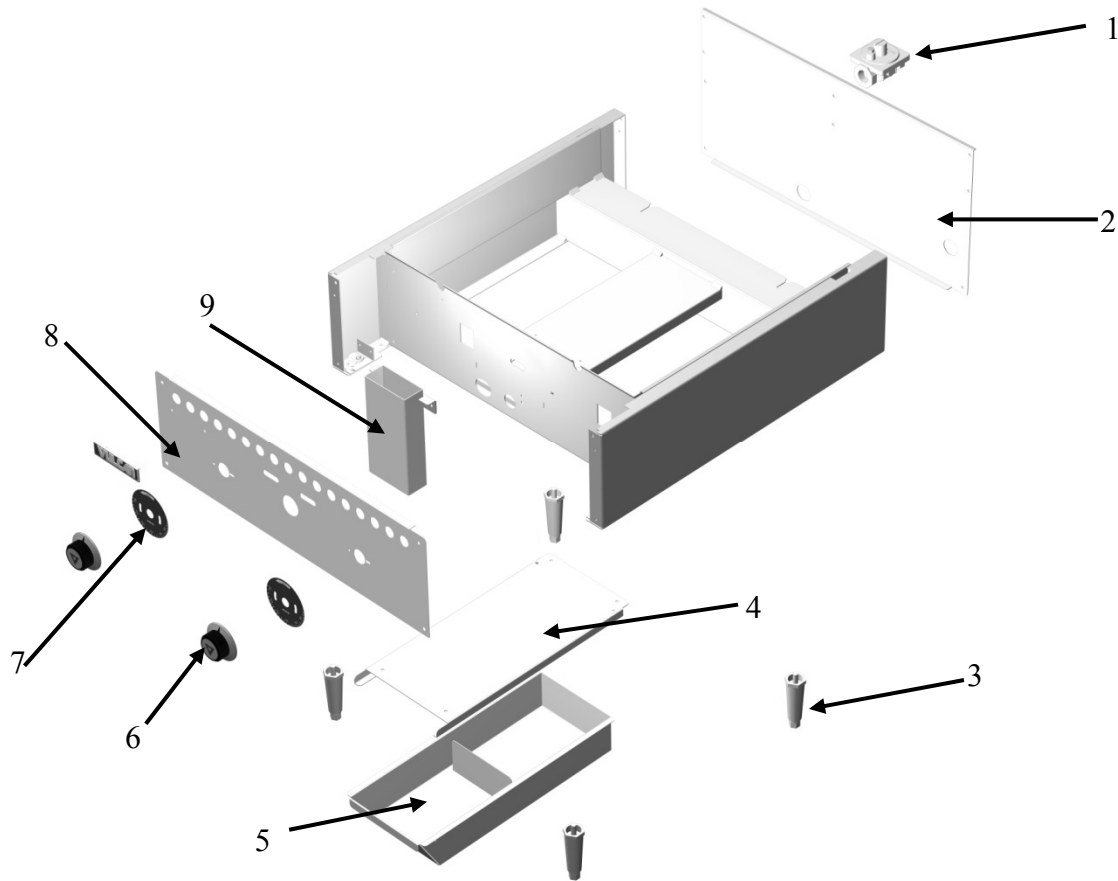

VULCAN-HART
DIVISION OF ITW FOOD EQUIPMENT GROUP, LLC
Baltimore, MD

FORM F-38318 (7-22)

TABLE OF CONTENTS

VCRGxx-T / WCRGxx-T GRIDDLE.....	3
Exploded parts view of external components and part number listing.....	3
Exploded view of internal components.....	4
Internal components part number listing.....	5
VCRGxx-M / WCRGxx-M GRIDDLE.....	6
Exploded parts view of external components and part number listing.....	6
Exploded view of internal components and part number listing.....	7
VCRHxx / WCRHxx HOTPLATE.....	8
Exploded parts view of components.....	8
Part number listing.....	9
VCRBxx / WCRBxx CHARBROILER.....	10
Exploded parts view of components.....	10
Part number listing.....	11
RECOMMENDED SPARE PARTS.....	12
VCRGxx-T / WCRGxx-T griddle recommended spare parts.....	12
VCRGxx-M / WCRGxx-M griddle recommended spare parts.....	12
VCRHxx / WCRHxx hotplate recommended spare parts.....	12
VCRBxx / WCRBxx charbroiler recommended spare parts.....	13

VCRGxx-T / WCRGxx-T Griddle External Components

ILLUS.	PART NO	NAME OF PART	24"	36"	48"
1	00-498871-00120	CONVERTIBLE PRESSURE REGULATOR....	1.....	1.....	1.....
2	00-498649-00024	24" BACK PANEL.....	1.....	N/A.....	N/A.....
	00-498649-00036	36" BACK PANEL.....	N/A.....	1.....	N/A.....
	00-498649-00048	48" BACK PANEL.....	N/A.....	N/A.....	1.....
3	00-976672	4" LEG WITH 12mm STUD.....	4.....	4.....	4.....
4	00-498658	GREASE CAN GUIDE.....	1.....	1.....	1.....
5	00-498868-0000A	GREASE CAN	1.....	1.....	1.....
6	00-498041 -00012	VULCAN GRIDDLE KNOB.....	2.....	3.....	4.....
7	00-498945	200-450F GS VALVE DIAL	2.....	3.....	4.....
8	00-498652-00024	24" T-STAT FRONT PANEL.....	1.....	N/A.....	N/A.....
	00-498652-00036	36" T-STAT FRONT PANEL.....	N/A.....	1.....	N/A.....
	00-498652-00048	48" T-STAT FRONT PANEL.....	N/A.....	N/A.....	1.....
9	00-498931-0000A	GREASE CHUTE W/A	1.....	1.....	1.....