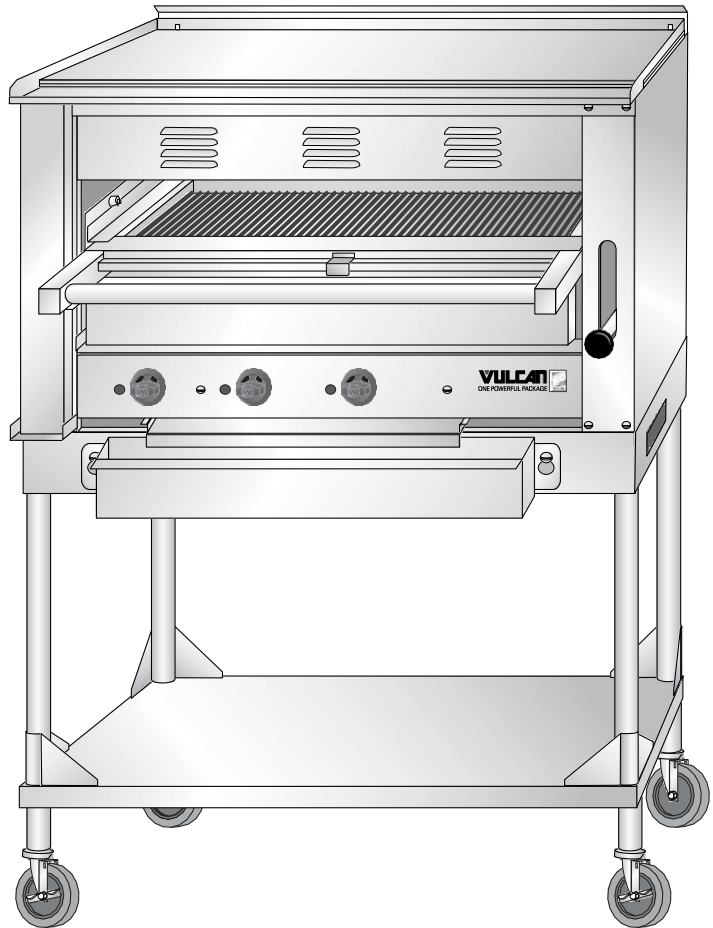

# VULCAN

### GAS FIRED STEAK BROILER

MODEL

VST4B

ML-136590-Z

For additional information on Vulcan-Hart or to locate an authorized parts and service provider in your area, visit our website at [www.vulcanhart.com](http://www.vulcanhart.com).