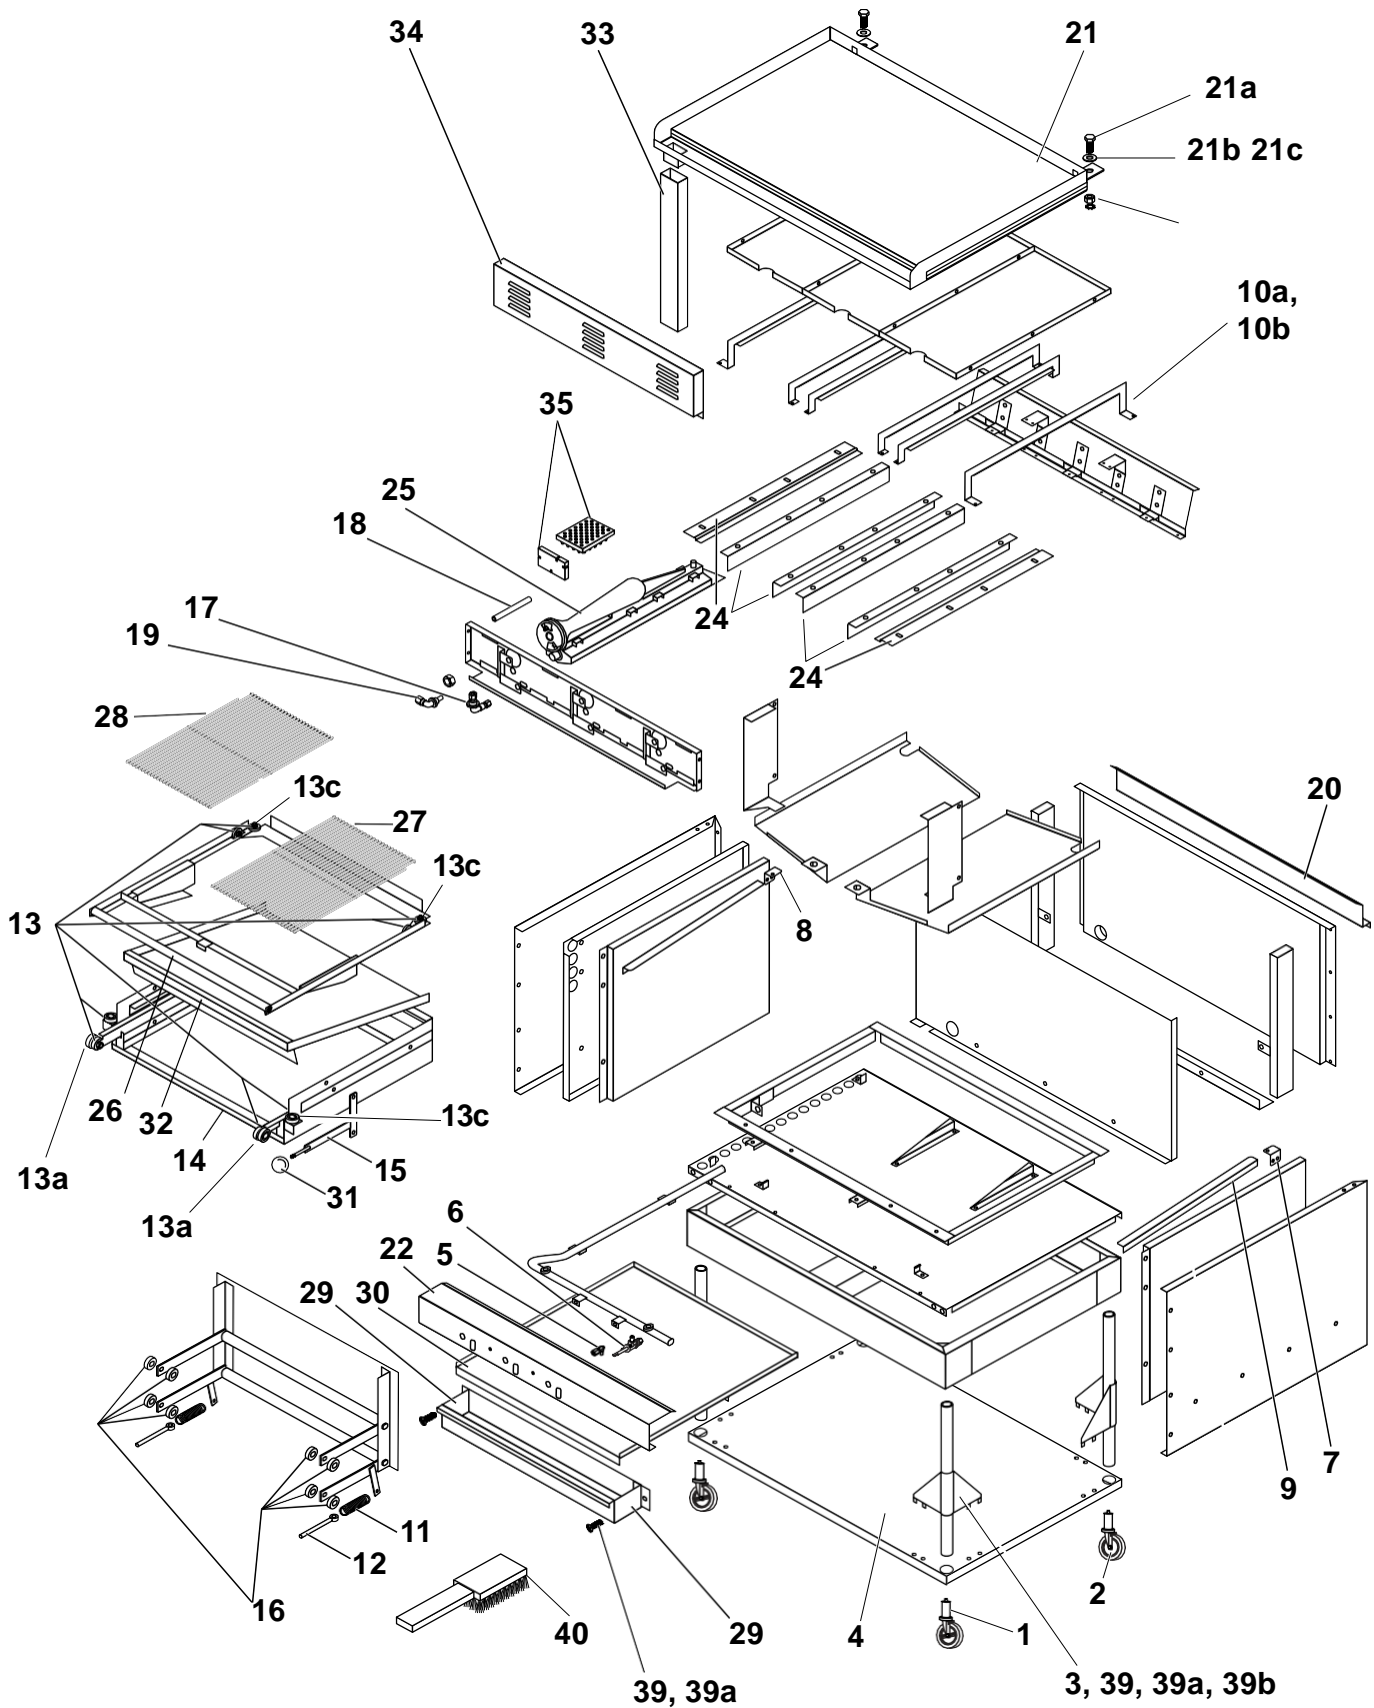

VST4B GAS FIRED BROILER

VST4B GAS FIRED BROILER PARTS LIST

ITEM	P/N	DESCRIPTION	QTY
1	499143-2	CASTER, W/LOCK	2
2	499143-1	CASTER, W/OUT LOCK	2
3	499180-G2	UPPER LEG ASSEMBLY (LONG - 56" GRIDDLE HEIGHT).....	4
3a	499180-G3	UPPER LEG ASSEMBLY (SHORT - 52" GRIDDLE HEIGHT).....	4
4	499179-G2	STAND SHELF	1
5	404193-1	PILOT ADJUSTMENT VALVE	3
6	408379-4	BURNER VALVE 7/16 TUBE FITTING.....	3
7	497844-1	RIGHT INTERIOR GRIDDLE PLATE SUPPORT	1
8	497828-1	LEFT INTERIOR GRIDDLE PLATE SUPPORT	1
9	499942-1	PLATE SUPPORT	1
10a	497851-3	BURNER BRICK BRACKET (LH)	3
10b	497851-4	BURNER BRICK BRACKET (RH)	3
11	499136-1	LIFTSRING	2
12	499135-1	LIFT SPRING EYE BOLT	2
13	499130-1	BROILER BEARING	10
13a	SC-126-59	SCREW.....	10
13b	NS-041-04	NUT.....	10
13c	SC-113-90	SCREW.....	6
14	499409-G1	ELEVATOR ASSEMBLY	1
15	499408-G1	HANDLE LIFT ASSEMBLY	1
16	499206-1	SPACER .343 X .750 X .125	8
17	499137-1	BROILER PILOT	3
18	499128-G1	STEAK BROILER PILOT TUBE ASSEMBLY	3
19	404079-F	NOZZLE & NUT	3
19a	418051-31	BURNER ORIFICE HOOD-NATURAL GAS.....	3
19b	418051-44	BURNER ORIFICE HOOD-PROPANE GAS.....	3
20	499930-G2	FLUE ASSEMBLY.....	1
21	499122-G1	STEAK BROILER GRIDDLE PLATE ASSEMBLY	1
21a	SC-113-65	LEVELING BOLT.....	2
21b	WS-022-21	WASHER (LEVELING BOLT).....	2
21c	NS-046-86	NUT (LEVELING BOLT).....	2
22	499060-1	FRONT LOWER TRIM PANEL	1
23	DELETED	DELETED.....	0
24	497850-3	BURNER BRICK SUPPORT	6
25	499181-G1	STEAK BROILER BURNER ASSEMBLY.....	3
26	499217-G1	STEAK BROILER CARRIAGE WITH BEARINGS	1
27	497810-1	RIGHT GRILL	1
28	497809-1	LEFT GRILL	1
29	499220-G1	STEAK BROILER DRIP TRAY ASSEMBLY	1
30	499055-1	DRIP TRAY	1
31	499132-1	HANDLE BALL	1
32	499218-G1	STEAK BROILER DRIP PAN ASSEMBLY	1
33	499407-G1	DRIP COLLECTOR	1
34	499062-1	FRONT UPPER TRIM PANEL	1
35	499480-G1	CERAMIC BRICKS, SET (30 CENTER BRICKS, 12 END BRICKS).....	1 BOX
36	DELETED	DELETED.....	0
37	DELETED	DELETED.....	0
38	FP-028-42	PIPE PLUG 1/8 NPT.....	1
39	723369	SCREW 1/4-20 x 1/2 TRUSS HEAD	18
39a	NS-046-52	NUT, ASSY 1/4-20	18
39b	WS-017-06	WASHER, FLAT 1/4.....	16
40	499432-1	WIRE BRUSH	1
	426505-36	PILOT FLEX TUBE 36" (LEFT) (NOT SHOWN)	1
	426505-42	PILOT FLEX TUBE 42" (RIGHT) (NOT SHOWN).....	1
	426505-54	PILOT FLEX TUBE 54" (CENTER) (NOT SHOWN)	1
	426508-36	MAIN GAS FLEX TUBE 36" (LEFT) (NOT SHOWN)	1
	426508-42	MAIN GAS FLEX TUBE 42" (RIGHT) (NOT SHOWN)	1
	426508-54	MAIN GAS FLEX TUBE 54" (CENTER) (NOT SHOWN).....	1
	408279-12	REGULATOR - NAT 1 1/4 NPT (NOT SHOWN).....	1
	408279-13	REGULATOR - PRO 1 1/4 NPT (NOT SHOWN)	1
	420560-2	KNOB, BLACK (NOT SHOWN)	3