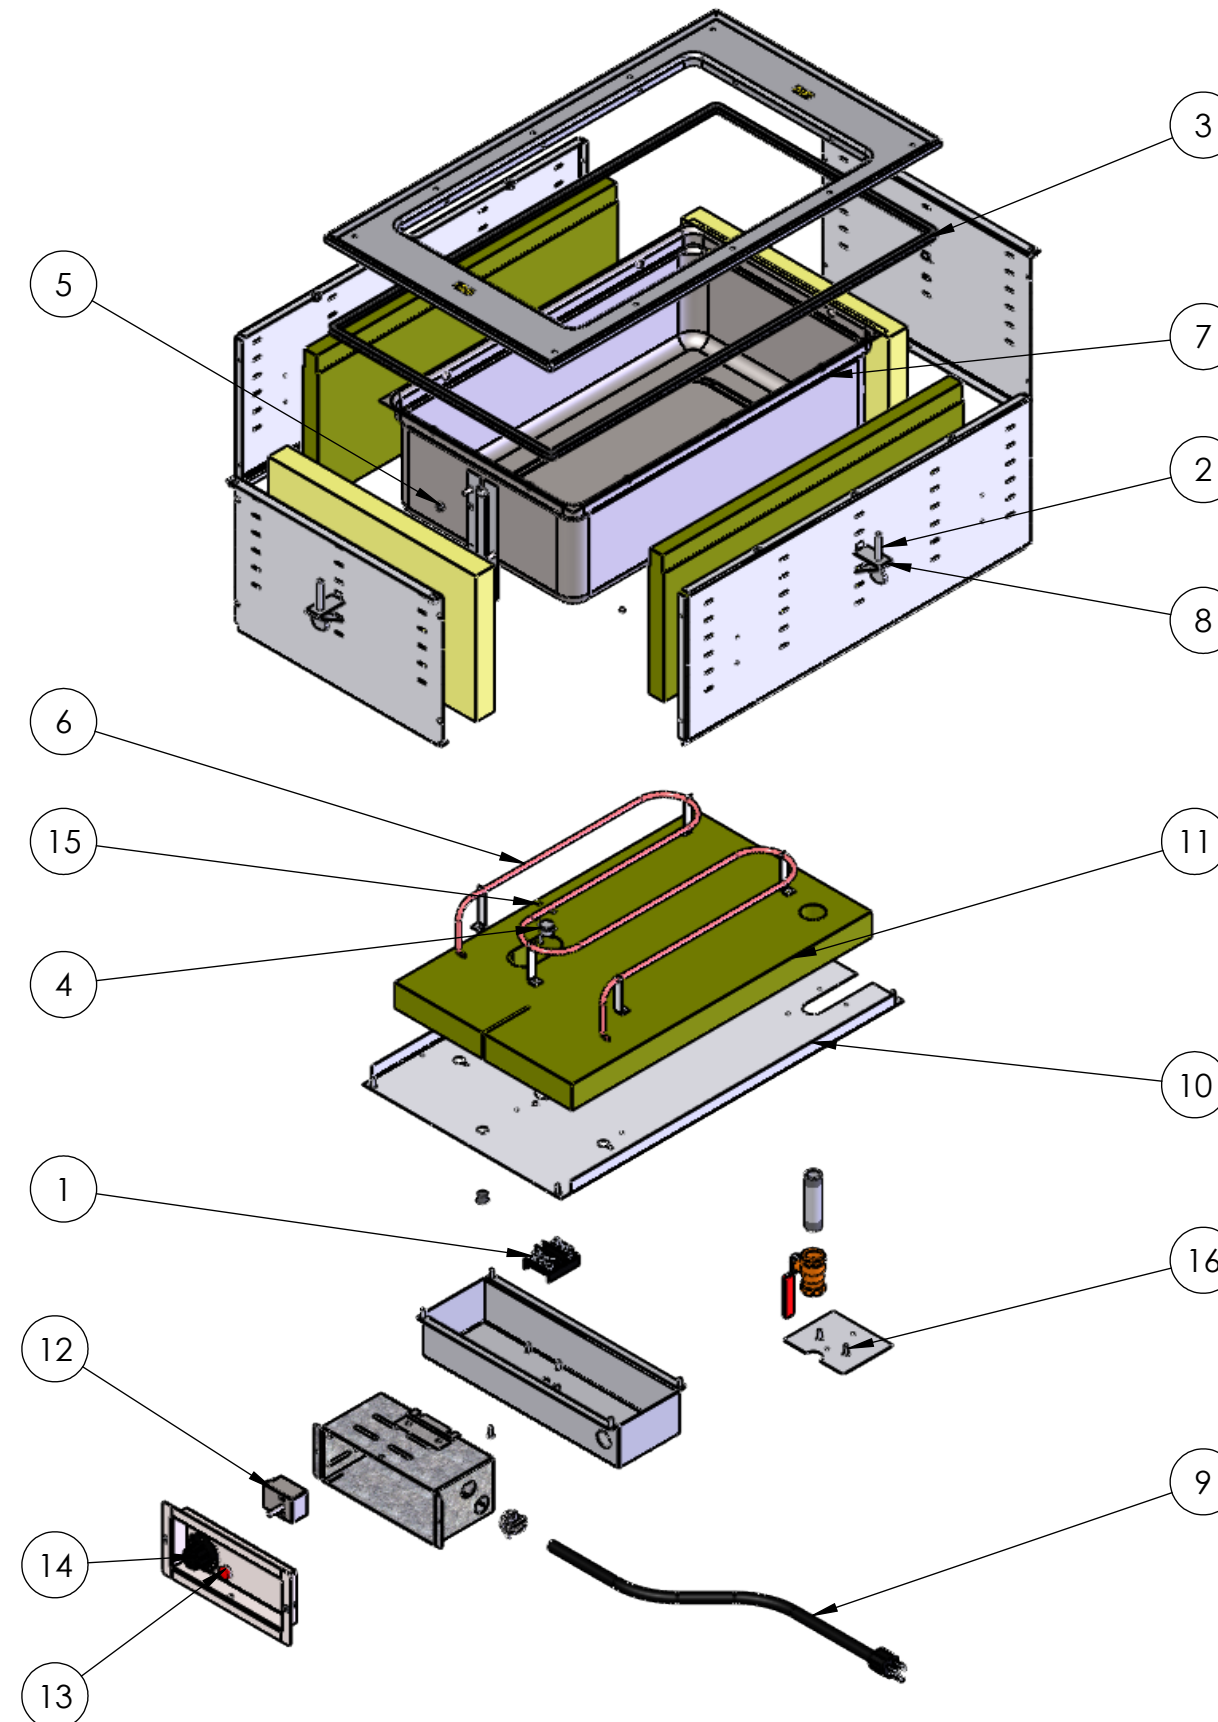

REPLACEMENT PARTS

ITEM NO.	PART NUMBER	DESCRIPTION
1	24872-3	T-BLOCK
2	23035-3	1/4-20 x 2" THUMB SCREW
3	25390-1	EDGING
4	25438-1	THERMOSTAT, REGULATING
5	21547-1	NUT, HEX, SS, 10-32
6	SEE CHART (PAGE 2)	HEATING ELEMENT
7	2642920-2	WELL ASSY HOT WELL
8	44179-1	MOUNTING CLIP
9	SEE CHART (PAGE 2)	POWER CORD
10	2638510-2	HOT WELL BOTTOM PANEL, 1 WELL
11	25429-1	INSULATION BOTTOM, 1-WELL
12	SEE CHART (PAGE 2)	CONTROLLER
13	SEE CHART (PAGE 2)	PILOT LIGHT
14	SEE CHART (PAGE 2)	CONTROL KNOB

FASTENERS (GENERAL SPECIFICATION)

ITEM NO.	DESCRIPTION
15	4-40 LOCK NUT, STAINLESS STEEL
16	SCREW, #8 X .500 LG THREAD CUTTING TYPE 25

SEE PAGE 2 FOR HEATING ELEMENT, POWER CORD, CONTROLLER, PILOT LIGHT, AND CONTROL KNOB REPLACEMENT PART SPECIFICATIONS.