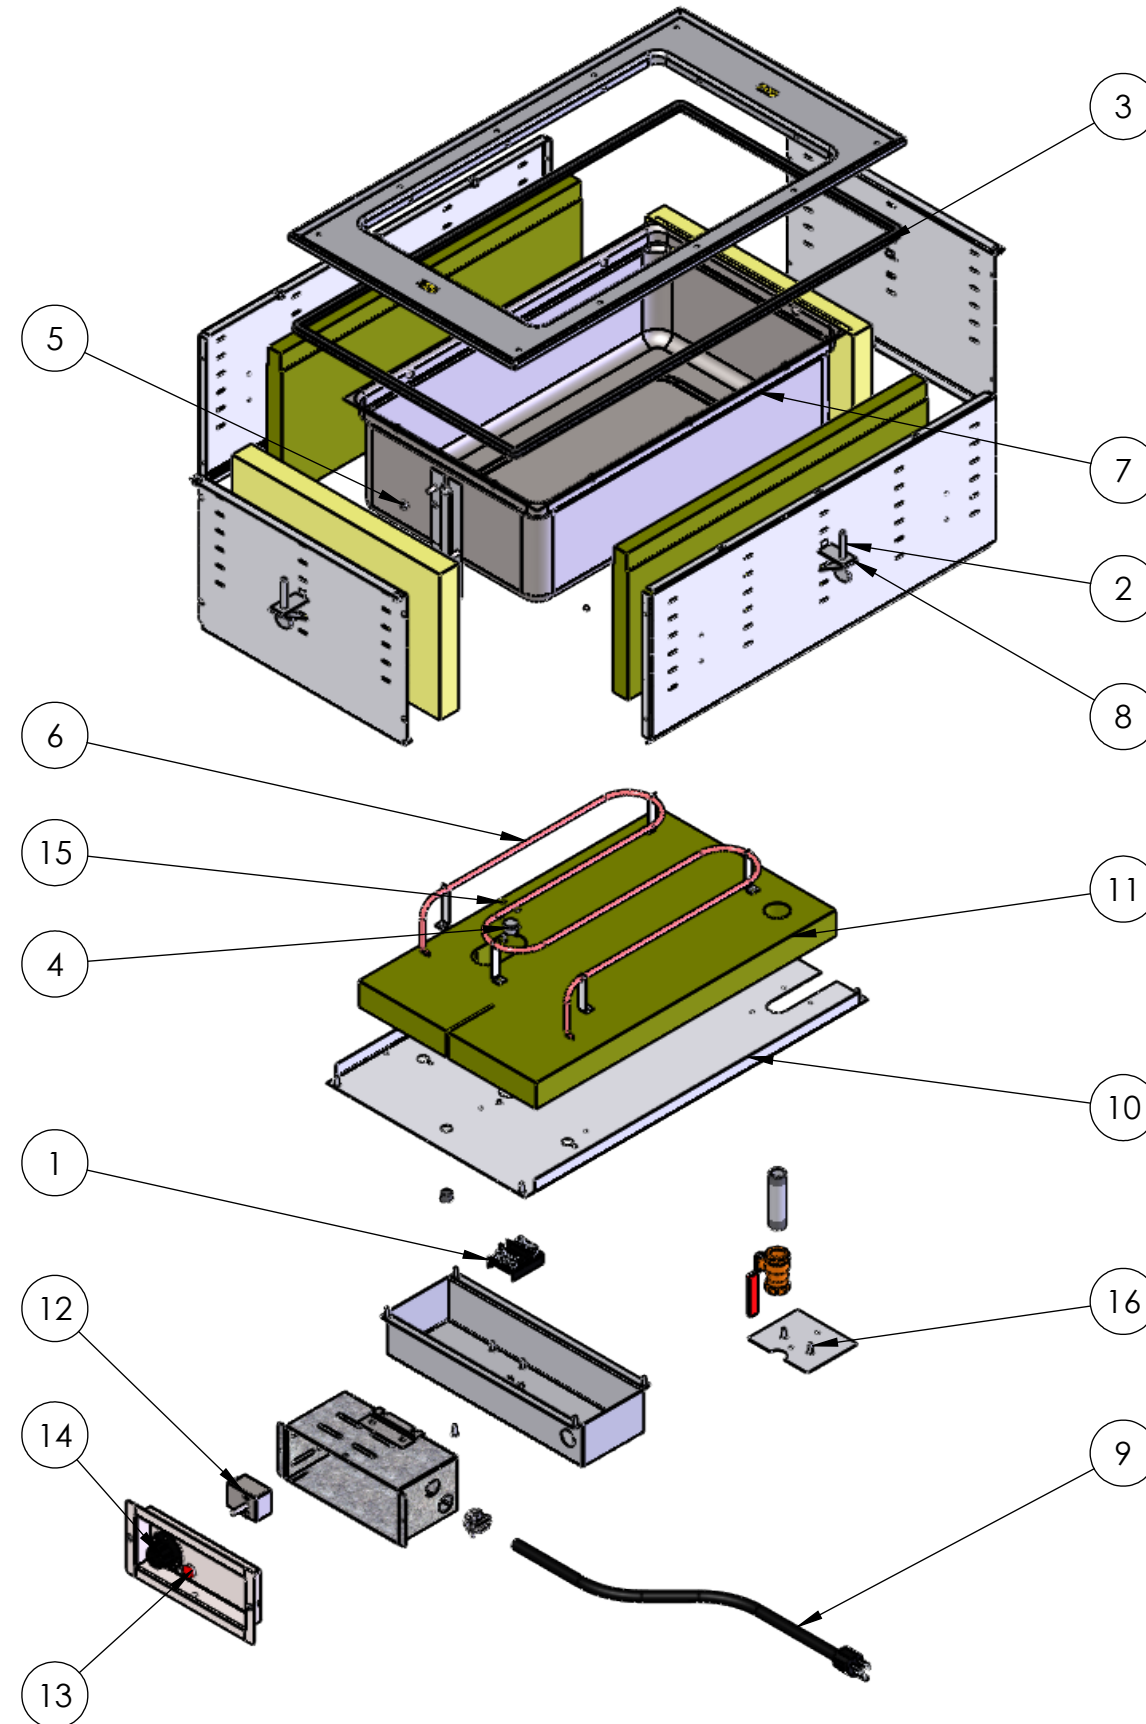

REPLACEMENT PARTS

ITEM NO.	PART NUMBER	DESCRIPTION
1	24872-3	T-BLOCK
2	23035-3	1/4-20 x 2" THUMB SCREW
3	25390-1	EDGING
4	25438-1	THERMOSTAT, REGULATING
5	21547-1	NUT, HEX, SS, 10-32
6	SEE CHART (PAGE 2)	HEATING ELEMENT
7	2642920316-2	WELL ASSY HOT WELL 316
8	44179-1	MOUNTING CLIP
9	SEE CHART (PAGE 2)	POWER CORD
10	2638510-2	HOT WELL BOTTOM PANEL, 1 WELL
11	25429-1	INSULATION BOTTOM, 1-WELL
12	SEE CHART (PAGE 2)	CONTROLLER
13	SEE CHART (PAGE 2)	PILOT LIGHT
14	SEE CHART (PAGE 2)	CONTROL KNOB

FASTENERS (GENERAL SPECIFICATION)

ITEM NO.	DESCRIPTION
15	4-40 LOCK NUT, STAINLESS STEEL
16	SCREW, #8 X .500 LG THREAD CUTTING TYPE 25

SEE PAGE 2 FOR HEATING ELEMENT, POWER CORD, CONTROLLER, PILOT LIGHT, AND CONTROL KNOB REPLACEMENT PART SPECIFICATIONS.