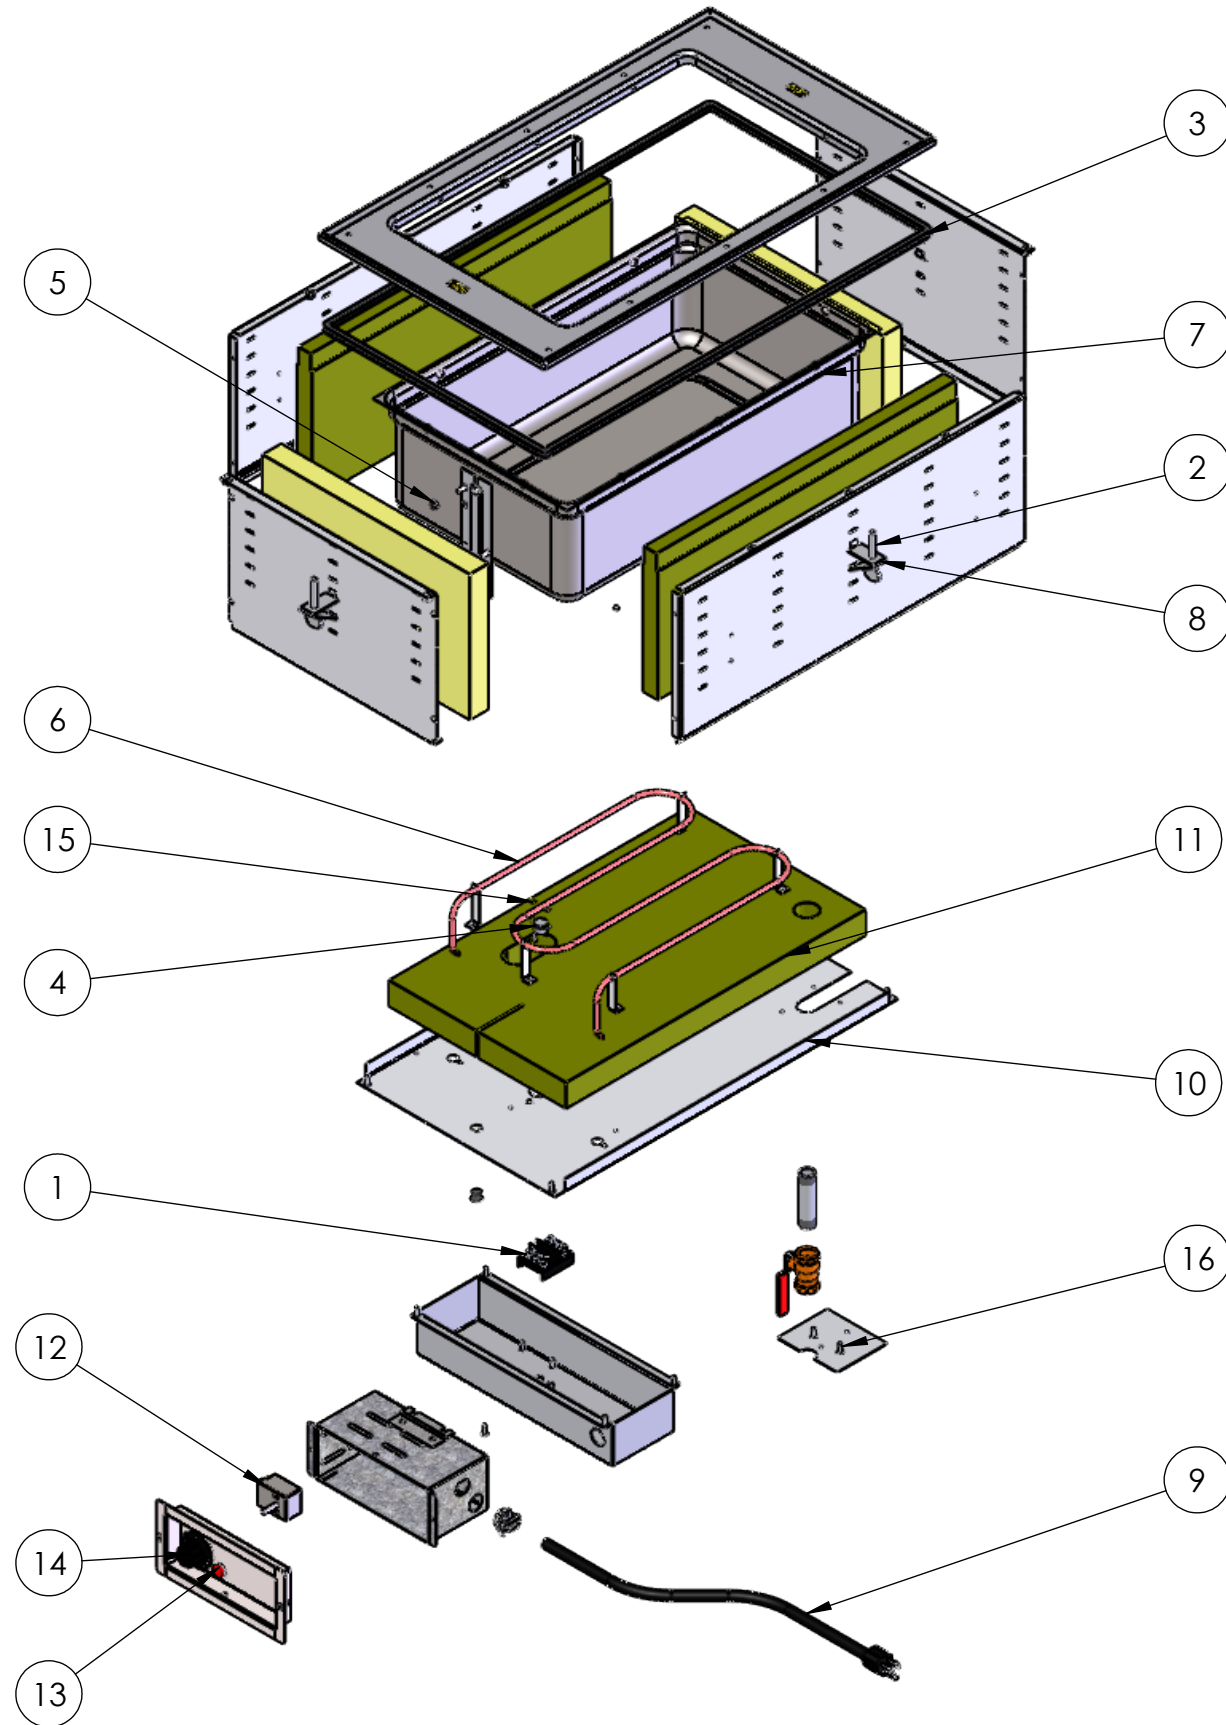

REPLACEMENT PARTS

ITEM NO.	PART NUMBER	DESCRIPTION
1	24872-3	T-BLOCK
2	23035-3	1/4-20 x 2" THUMB SCREW
3	25390-1	EDGING
4	25438-1	THERMOSTAT, REGULATING
5	21547-1	NUT, HEX, SS, 10-32
6	SEE CHART (PAGE 2)	HEATING ELEMENT
7	2642920-2	WELL ASSY HOT WELL
8	44179-1	MOUNTING CLIP
9	SEE CHART (PAGE 2)	POWER CORD
10	2638510-2	HOT WELL BOTTOM PANEL, 1 WELL
11	25429-1	INSULATION BOTTOM, 1-WELL
12	SEE CHART (PAGE 2)	CONTROLLER
13	SEE CHART (PAGE 2)	PILOT LIGHT
14	SEE CHART (PAGE 2)	CONTROL KNOB

FASTENERS (GENERAL SPECIFICATION)

ITEM NO.	DESCRIPTION
15	4-40 LOCK NUT, STAINLESS STEEL
16	SCREW, #8 X .500 LG THREAD CUTTING TYPE 25

SEE PAGE 2 FOR HEATING ELEMENT, POWER CORD, CONTROLLER, PILOT LIGHT, AND CONTROL KNOB REPLACEMENT PART SPECIFICATIONS.