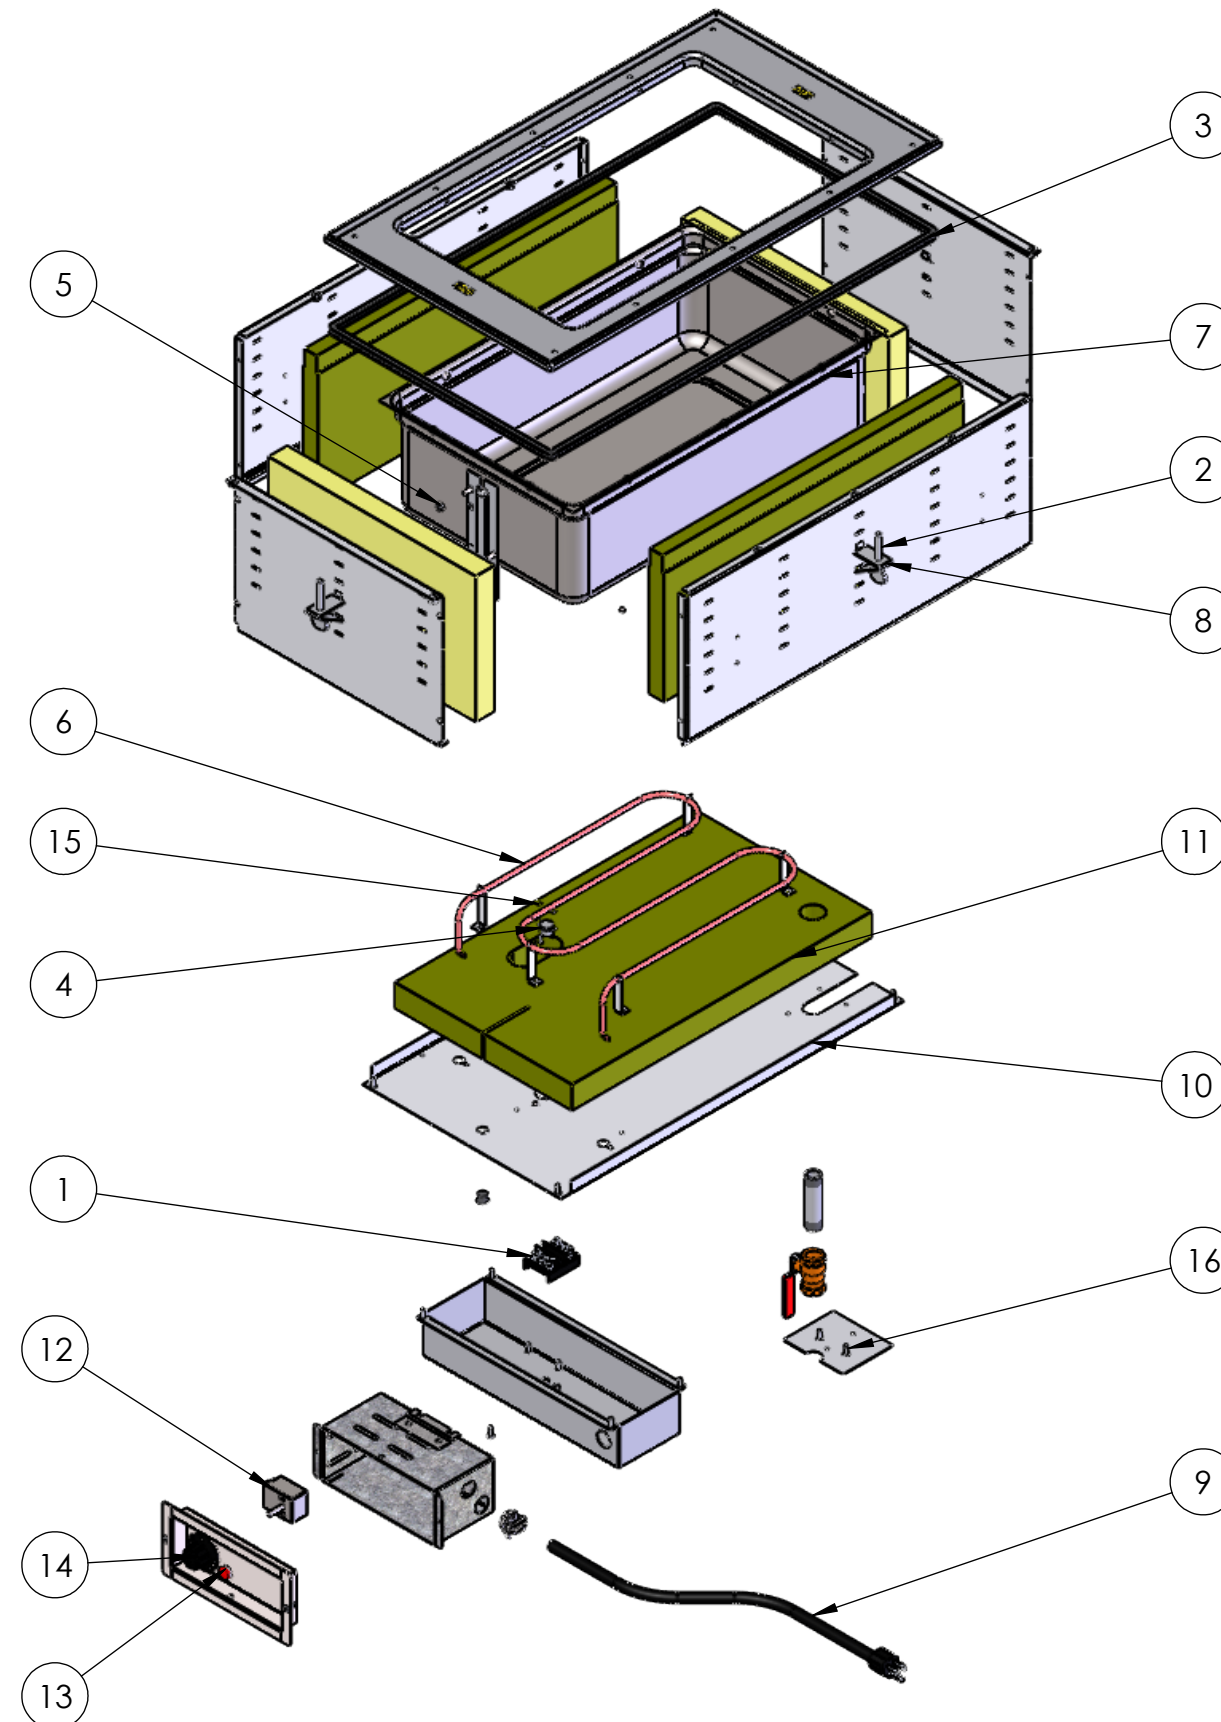

REPLACEMENT PARTS

ITEM NO.	PART NUMBER	DESCRIPTION
1	24872-3	T-BLOCK
2	23035-3	1/4-20 x 2" THUMB SCREW
3	25390-1	EDGING
4	25438-1	THERMOSTAT, REGULATING
5	21547-1	NUT, HEX, SS, 10-32
6	SEE CHART (PAGE 2)	HEATING ELEMENT
7	2642920-2	WELL ASSY HOT WELL
8	44179-1	MOUNTING CLIP
9	SEE CHART (PAGE 2)	POWER CORD
10	2638510-2	HOT WELL BOTTOM PANEL, 1 WELL
11	25429-1	INSULATION BOTTOM, 1-WELL
12	SEE CHART (PAGE 2)	CONTROLLER
13	SEE CHART (PAGE 2)	PILOT LIGHT
14	SEE CHART (PAGE 2)	CONTROL KNOB

FASTENERS (GENERAL SPECIFICATION)

ITEM NO.	DESCRIPTION
15	4-40 LOCK NUT, STAINLESS STEEL
16	SCREW, #8 X .500 LG THREAD CUTTING TYPE 25

SEE PAGE 2 FOR HEATING ELEMENT, POWER CORD, CONTROLLER, PILOT LIGHT, AND CONTROL KNOB REPLACEMENT PART SPECIFICATIONS.