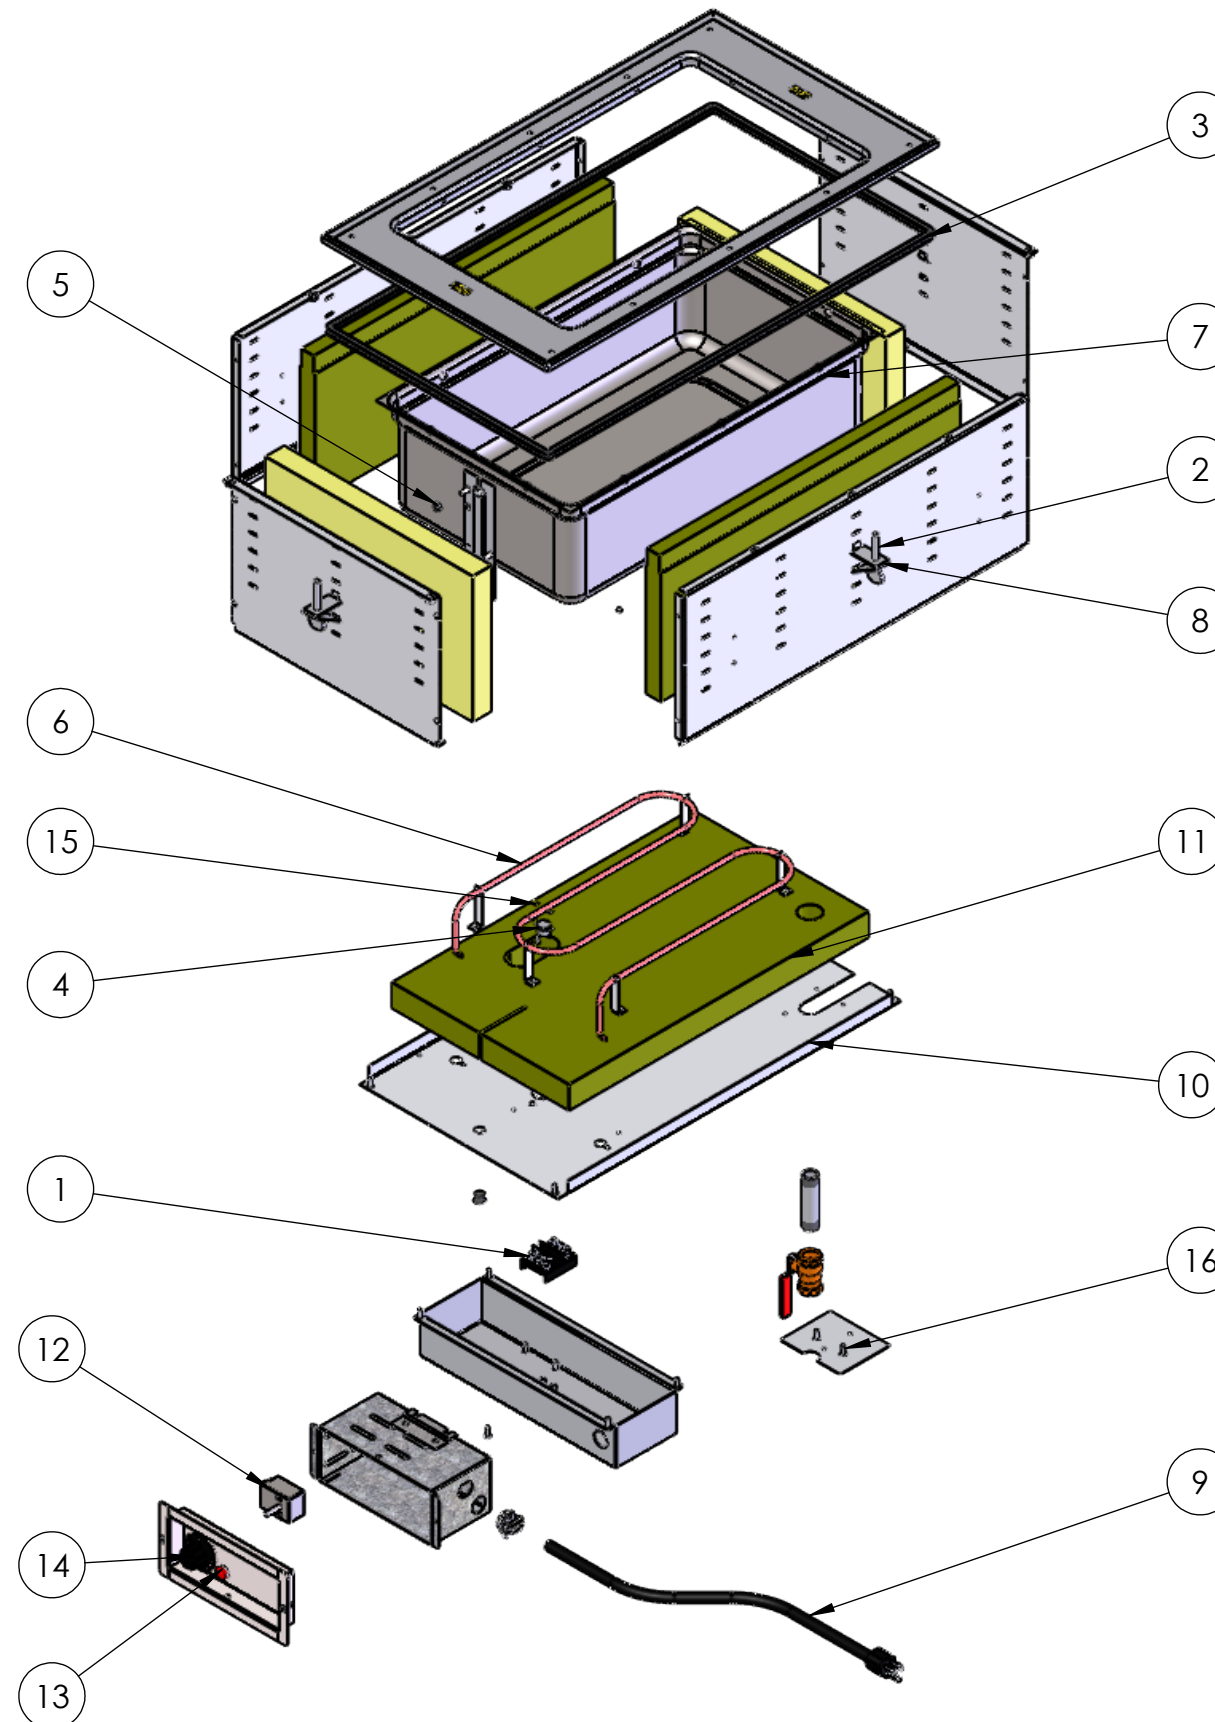

REPLACEMENT PARTS

ITEM NO.	PART NUMBER	DESCRIPTION
1	24872-3	T-BLOCK
2	23035-3	1/4-20 x 2" THUMB SCREW
3	25390-1	EDGING
4	25438-1	THERMOSTAT, REGULATING
5	21547-1	NUT, HEX, SS, 10-32
6	SEE CHART (PAGE 2)	HEATING ELEMENT
7	2642920-2	WELL ASSY HOT WELL
8	44179-1	MOUNTING CLIP
9	SEE CHART (PAGE 2)	POWER CORD
10	2638510-2	HOT WELL BOTTOM PANEL, 1 WELL
11	25429-1	INSULATION BOTTOM, 1-WELL
12	SEE CHART (PAGE 2)	CONTROLLER
13	SEE CHART (PAGE 2)	PILOT LIGHT
14	SEE CHART (PAGE 2)	CONTROL KNOB

FASTENERS (GENERAL SPECIFICATION)

ITEM NO.	DESCRIPTION
15	4-40 LOCK NUT, STAINLESS STEEL
16	SCREW, #8 X .500 LG THREAD CUTTING TYPE 25

SEE PAGE 2 FOR HEATING ELEMENT, POWER CORD, CONTROLLER, PILOT LIGHT, AND CONTROL KNOB REPLACEMENT PART SPECIFICATIONS.

HEATING ELEMENT, POWER CORD, CONTROLLER, PILOT LIGHT, AND CONTROL KNOB REPLACEMENT PARTS FOR INFINITE CONTROL WELLS

HEATING ELEMENT, POWER CORD, CONTROLLER, PILOT LIGHT, AND CONTROL KNOB REPLACEMENT PARTS FOR THERMOSTATIC CONTROL WELLS