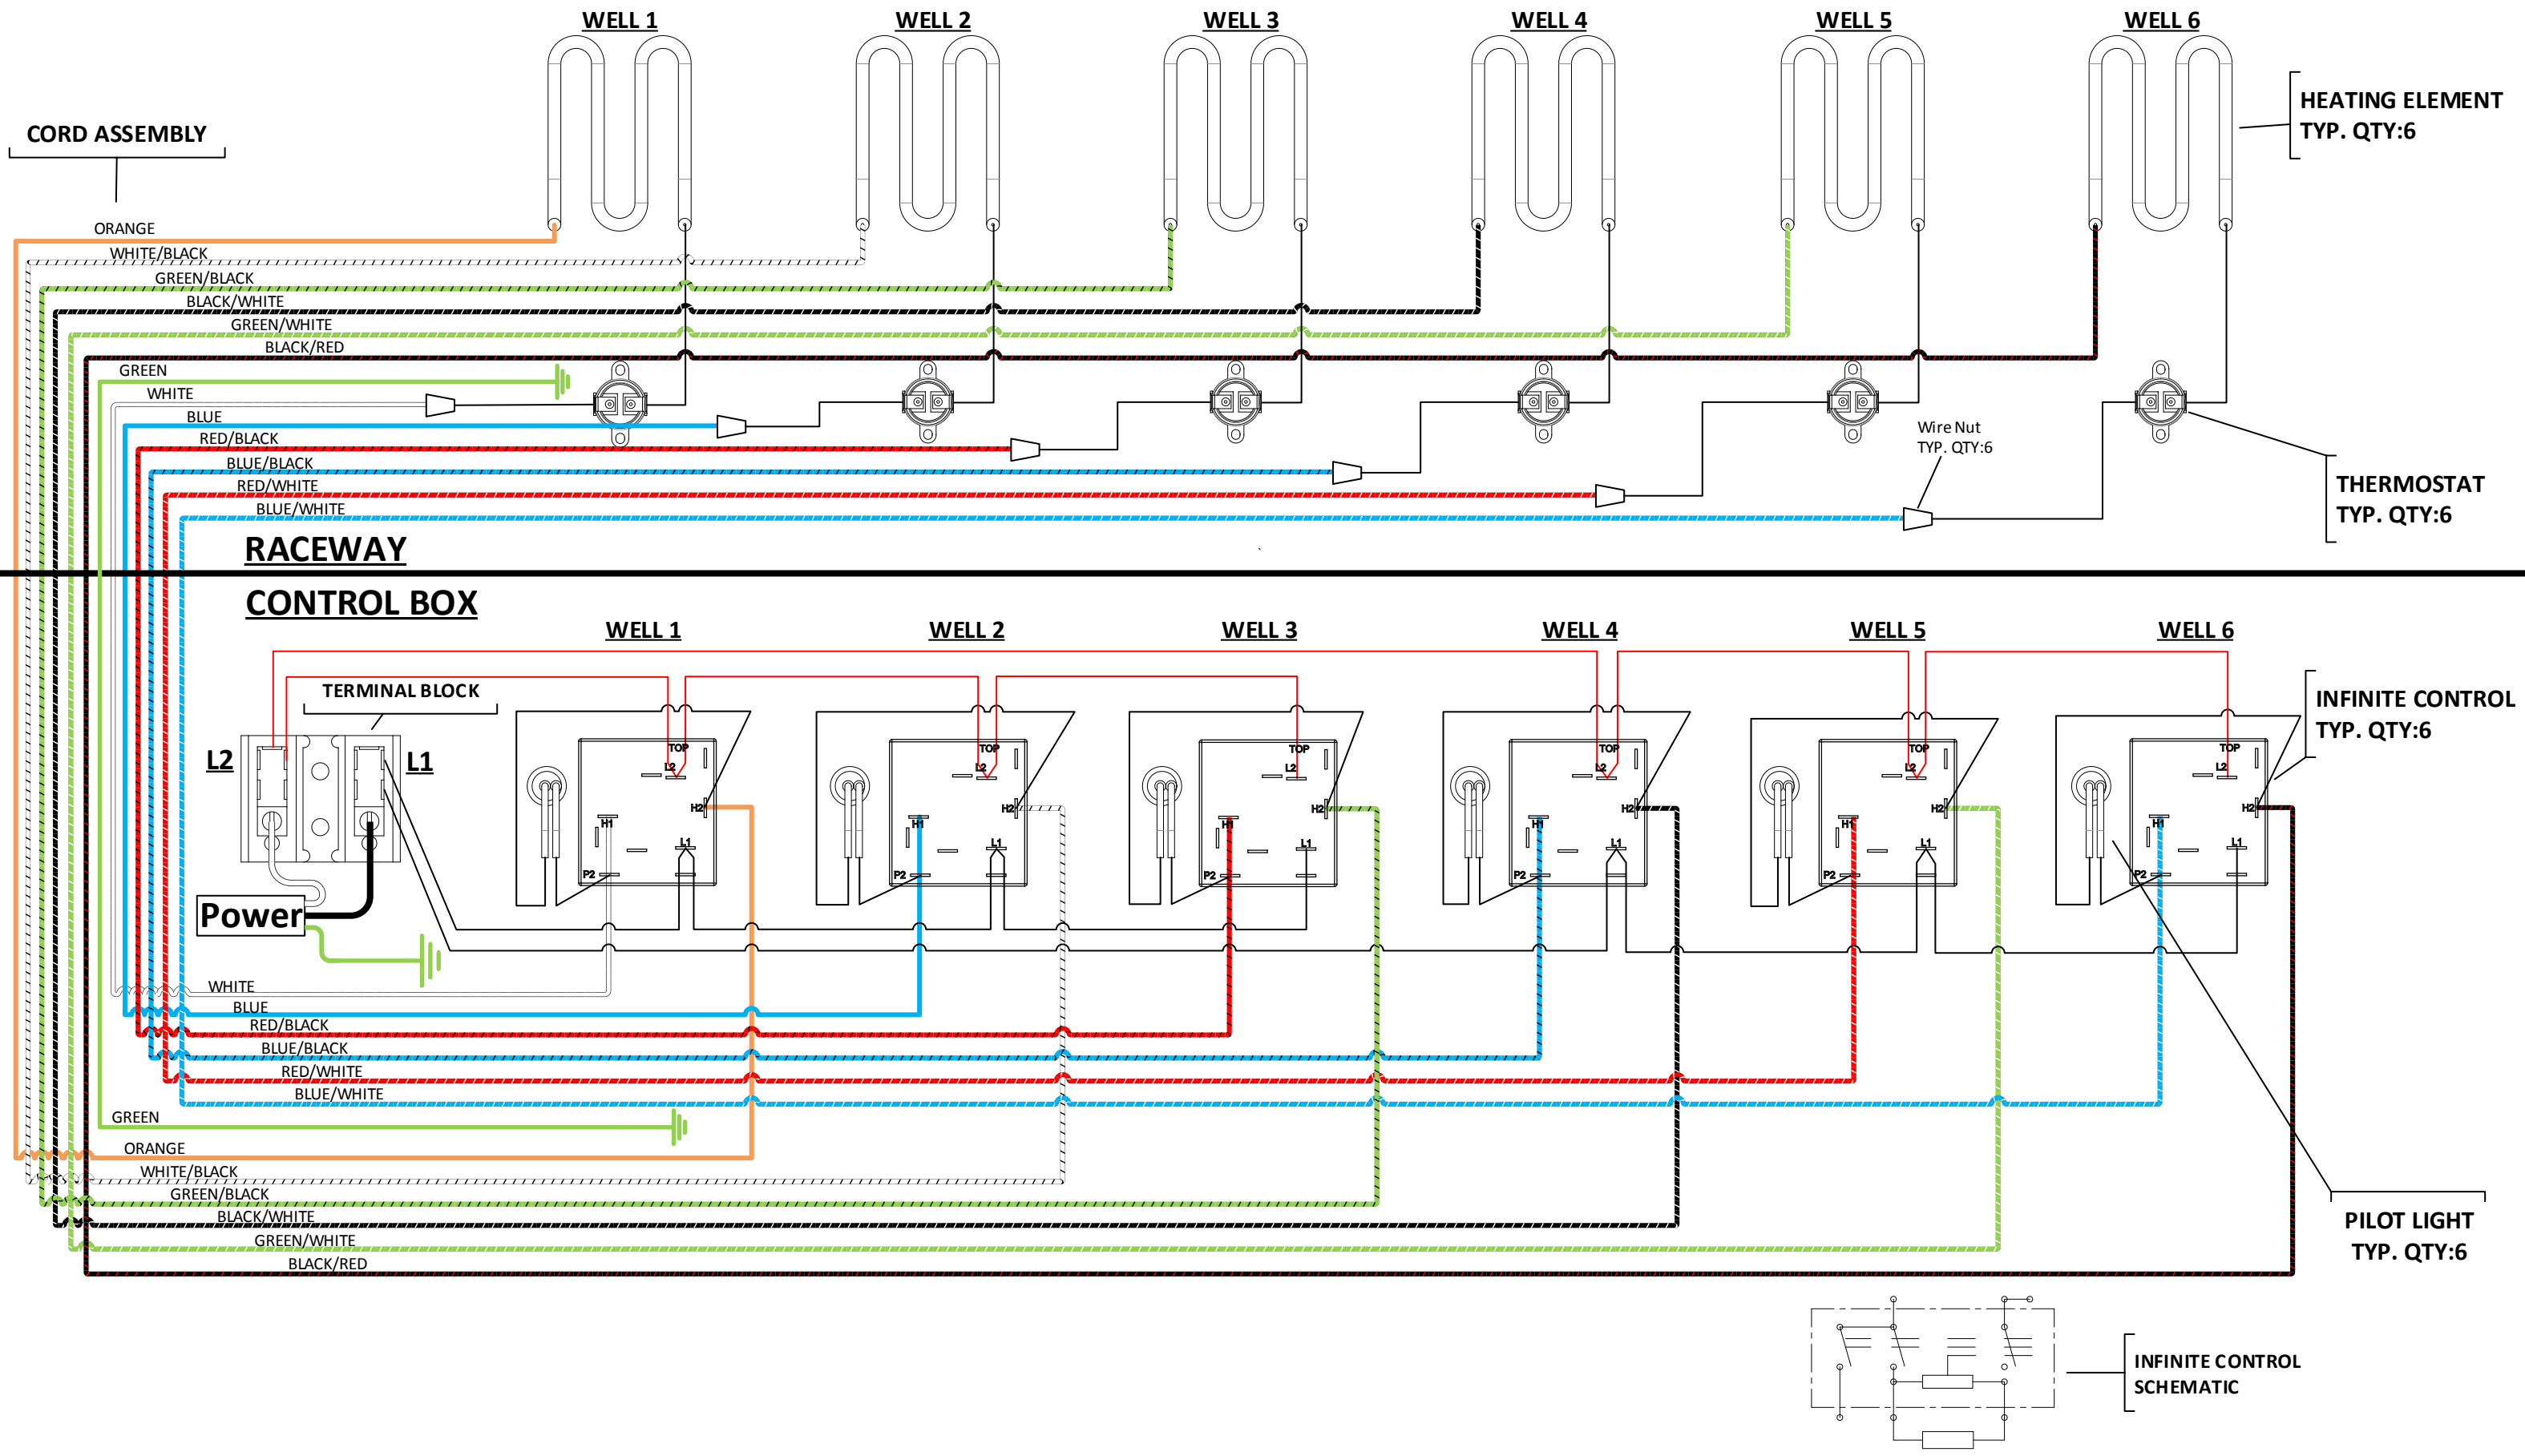

6 WELL HOT, INFINITE CONTROL WIRING DIAGRAM 208-240V

Item Number
36409
36476
3640901
3640950
3640951
3640960
3640961
3647650
3647660
3640901HD
3640950HD
3640951HD
3640960HD
3640961HD
36409HD
3647650HD
3647660HD
36476HD
FC-4DH-06208-I