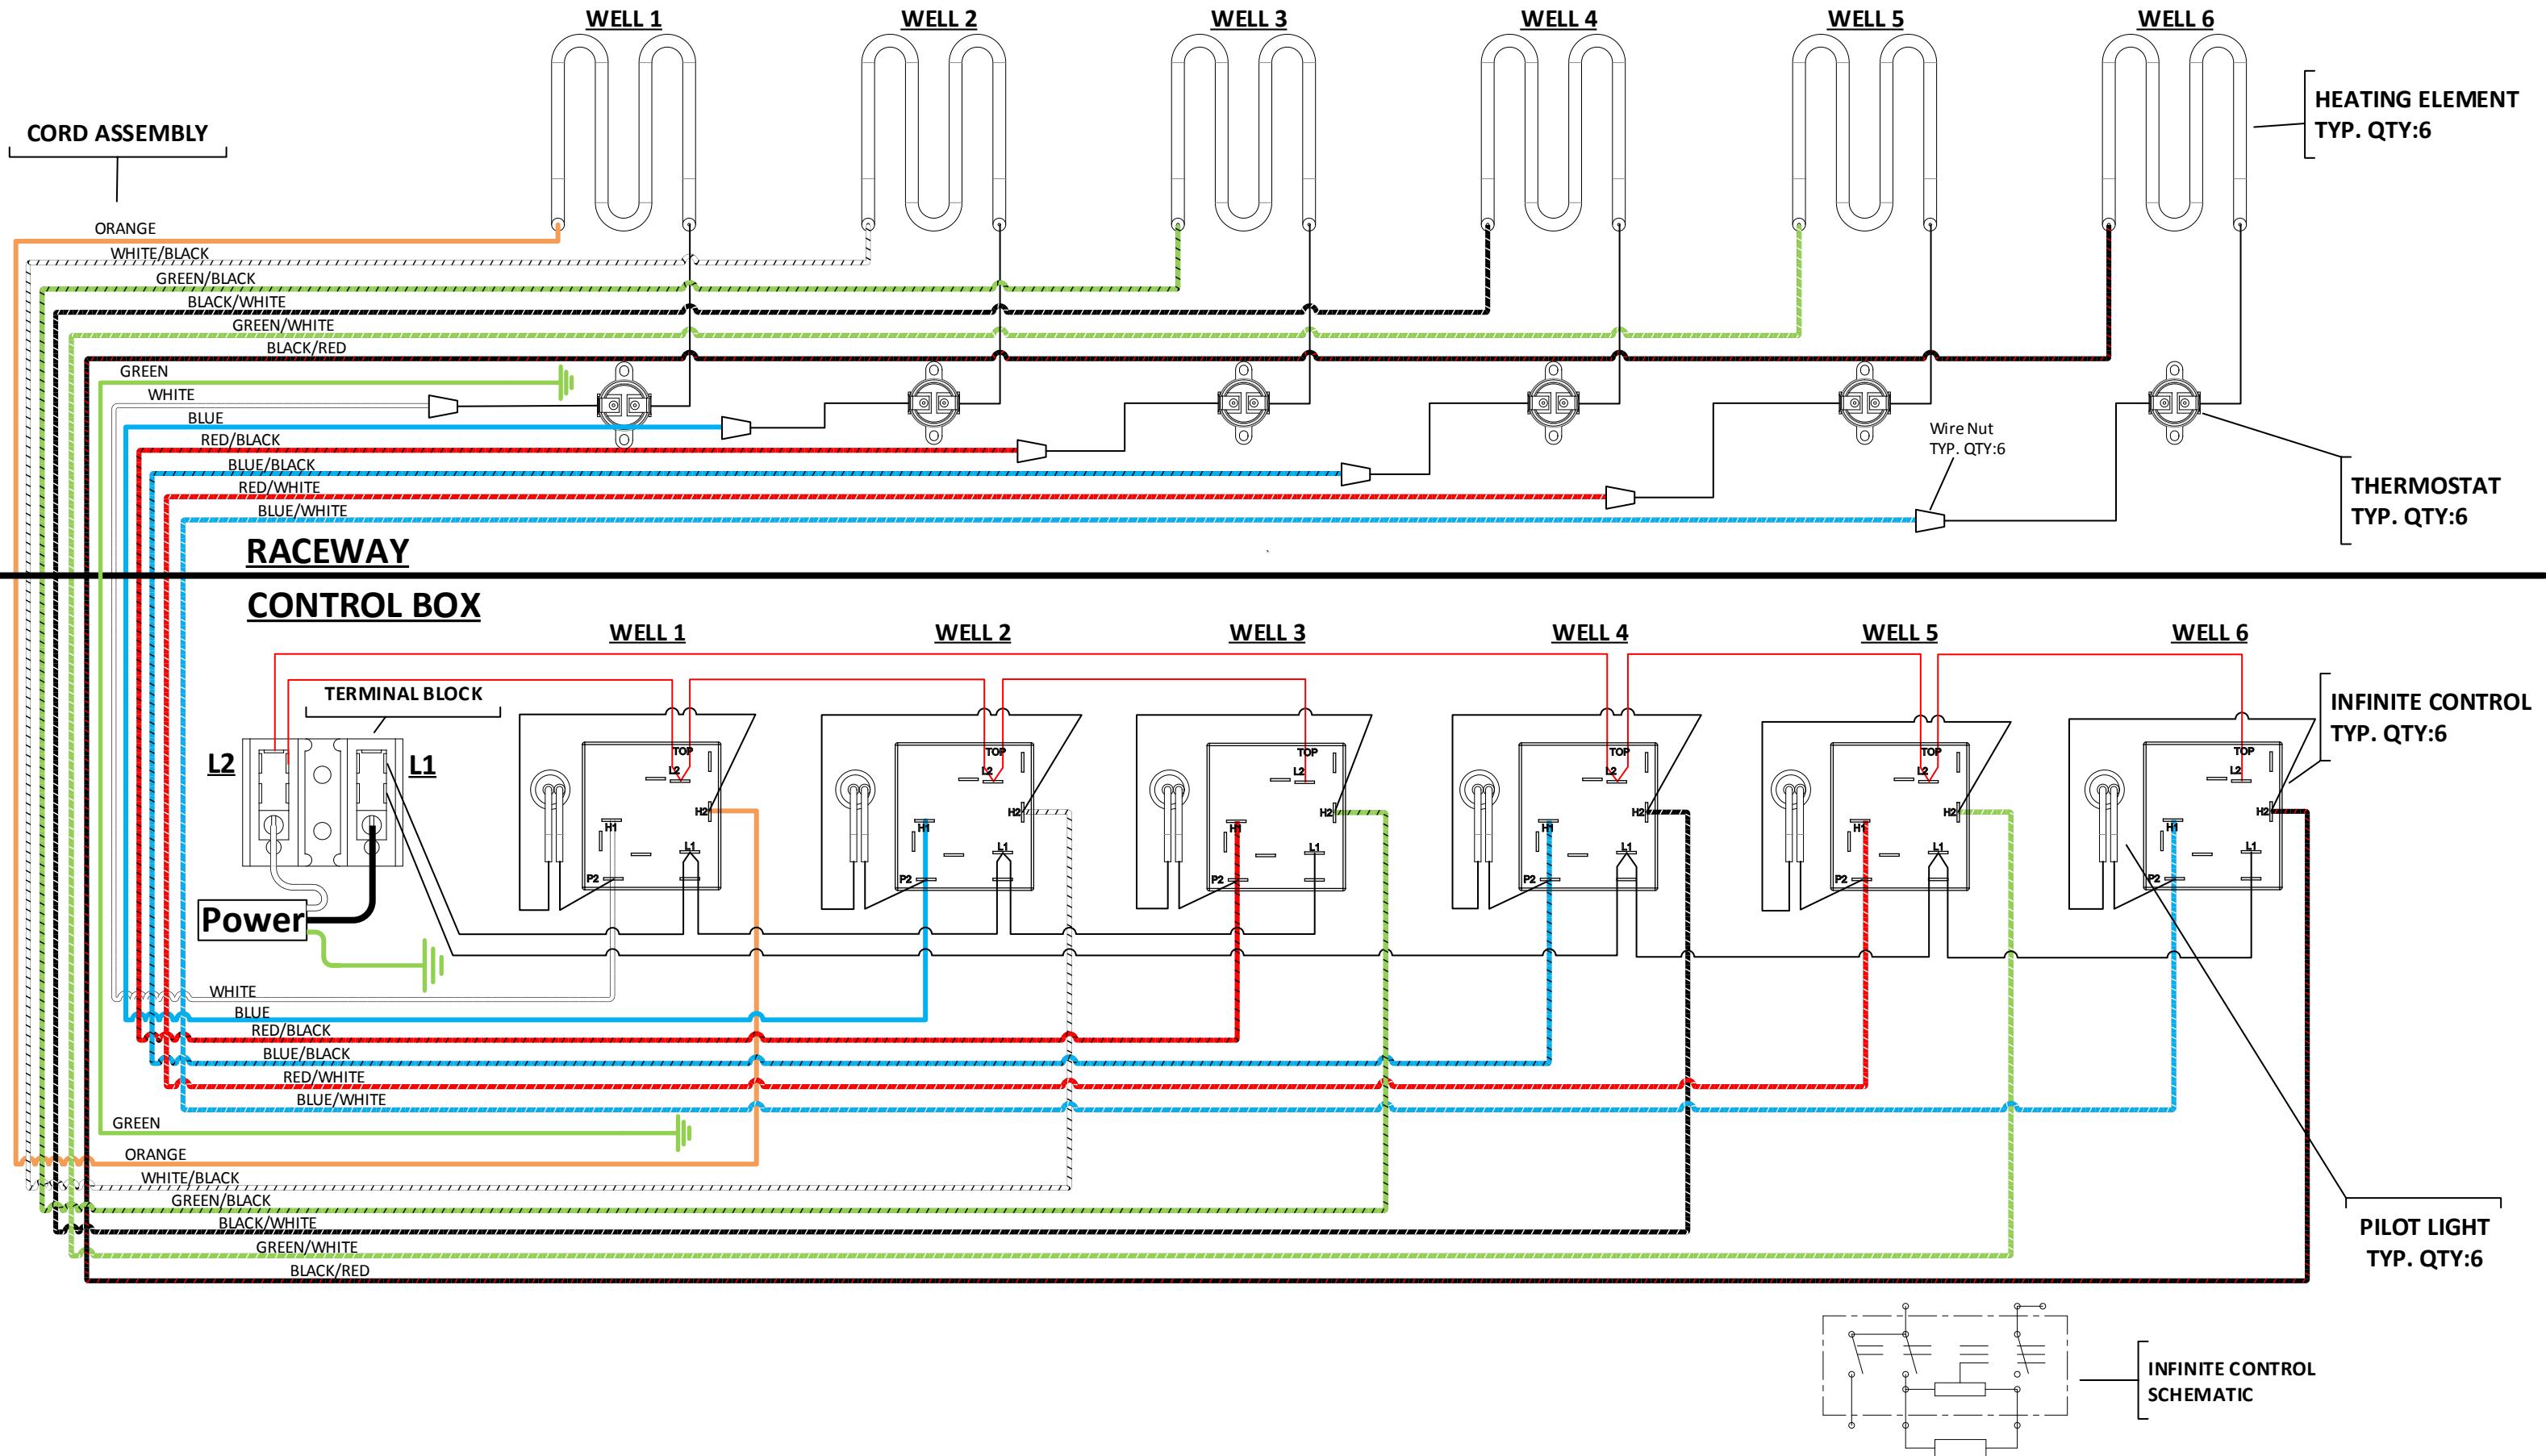

6 WELL HOT, INFINITE CONTROL WIRING DIAGRAM 208-240V

Item Number
36409
36476
3640901
3640950
3640951
3640960
3640961
3647650
3647660
3640901HD
3640950HD
3640951HD
3640960HD
3640961HD
36409HD
3647650HD
3647660HD
36476HD
FC-4DH-06208-I