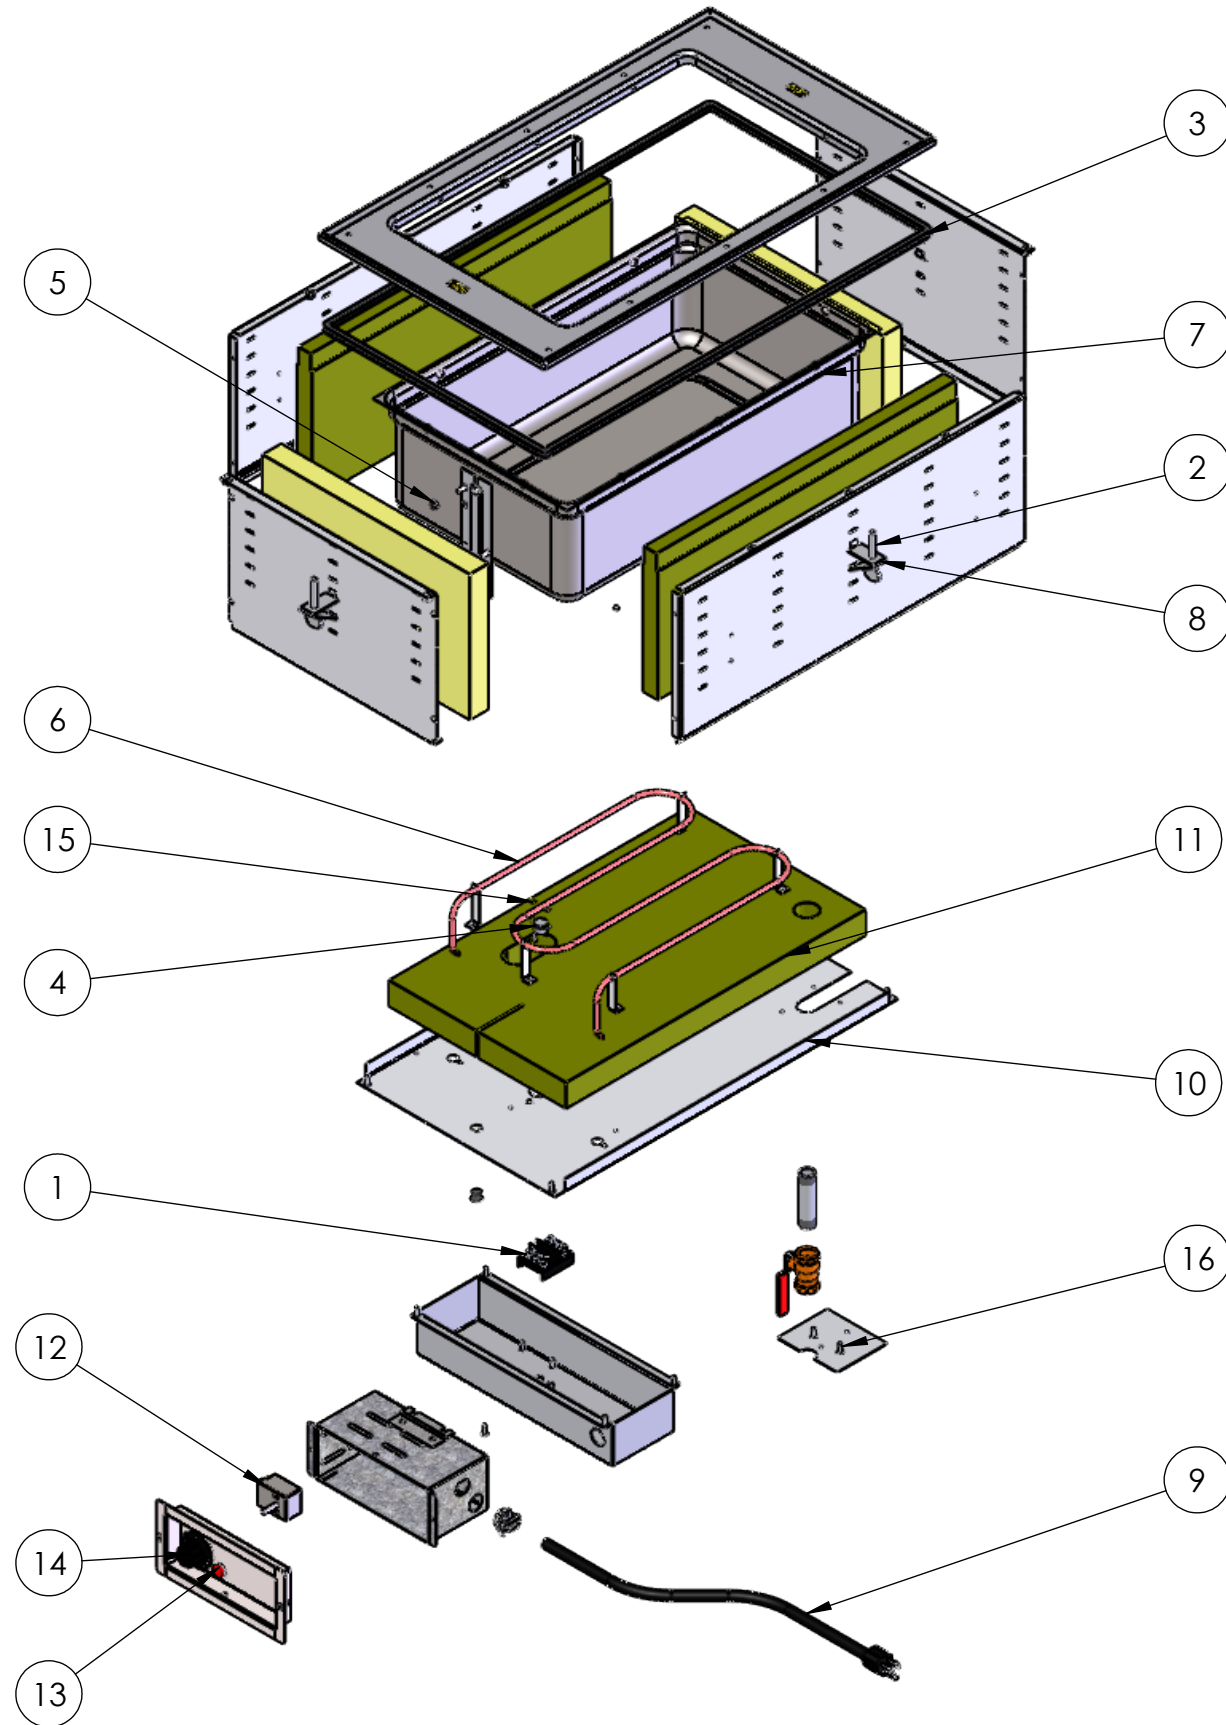

**REPLACEMENT PARTS**

ITEM NO.	PART NUMBER	DESCRIPTION
1	24872-3	T-BLOCK
2	23035-3	1/4-20 x 2" THUMB SCREW
3	25390-1	EDGING
4	25438-1	THERMOSTAT, REGULATING
5	21547-1	NUT, HEX, SS, 10-32
6	SEE CHART (PAGE 2)	HEATING ELEMENT
7	2642920-2	WELL ASSY HOT WELL
8	44179-1	MOUNTING CLIP
9	SEE CHART (PAGE 2)	POWER CORD
10	2638510-2	HOT WELL BOTTOM PANEL, 1 WELL
11	25429-1	INSULATION BOTTOM, 1-WELL
12	SEE CHART (PAGE 2)	CONTROLLER
13	SEE CHART (PAGE 2)	PILOT LIGHT
14	SEE CHART (PAGE 2)	CONTROL KNOB

**FASTENERS (GENERAL SPECIFICATION)**

ITEM NO.	DESCRIPTION
15	4-40 LOCK NUT, STAINLESS STEEL
16	SCREW, #8 X .500 LG THREAD CUTTING TYPE 25

**SEE PAGE 2 FOR HEATING ELEMENT, POWER CORD, CONTROLLER, PILOT LIGHT, AND CONTROL KNOB REPLACEMENT PART SPECIFICATIONS.**