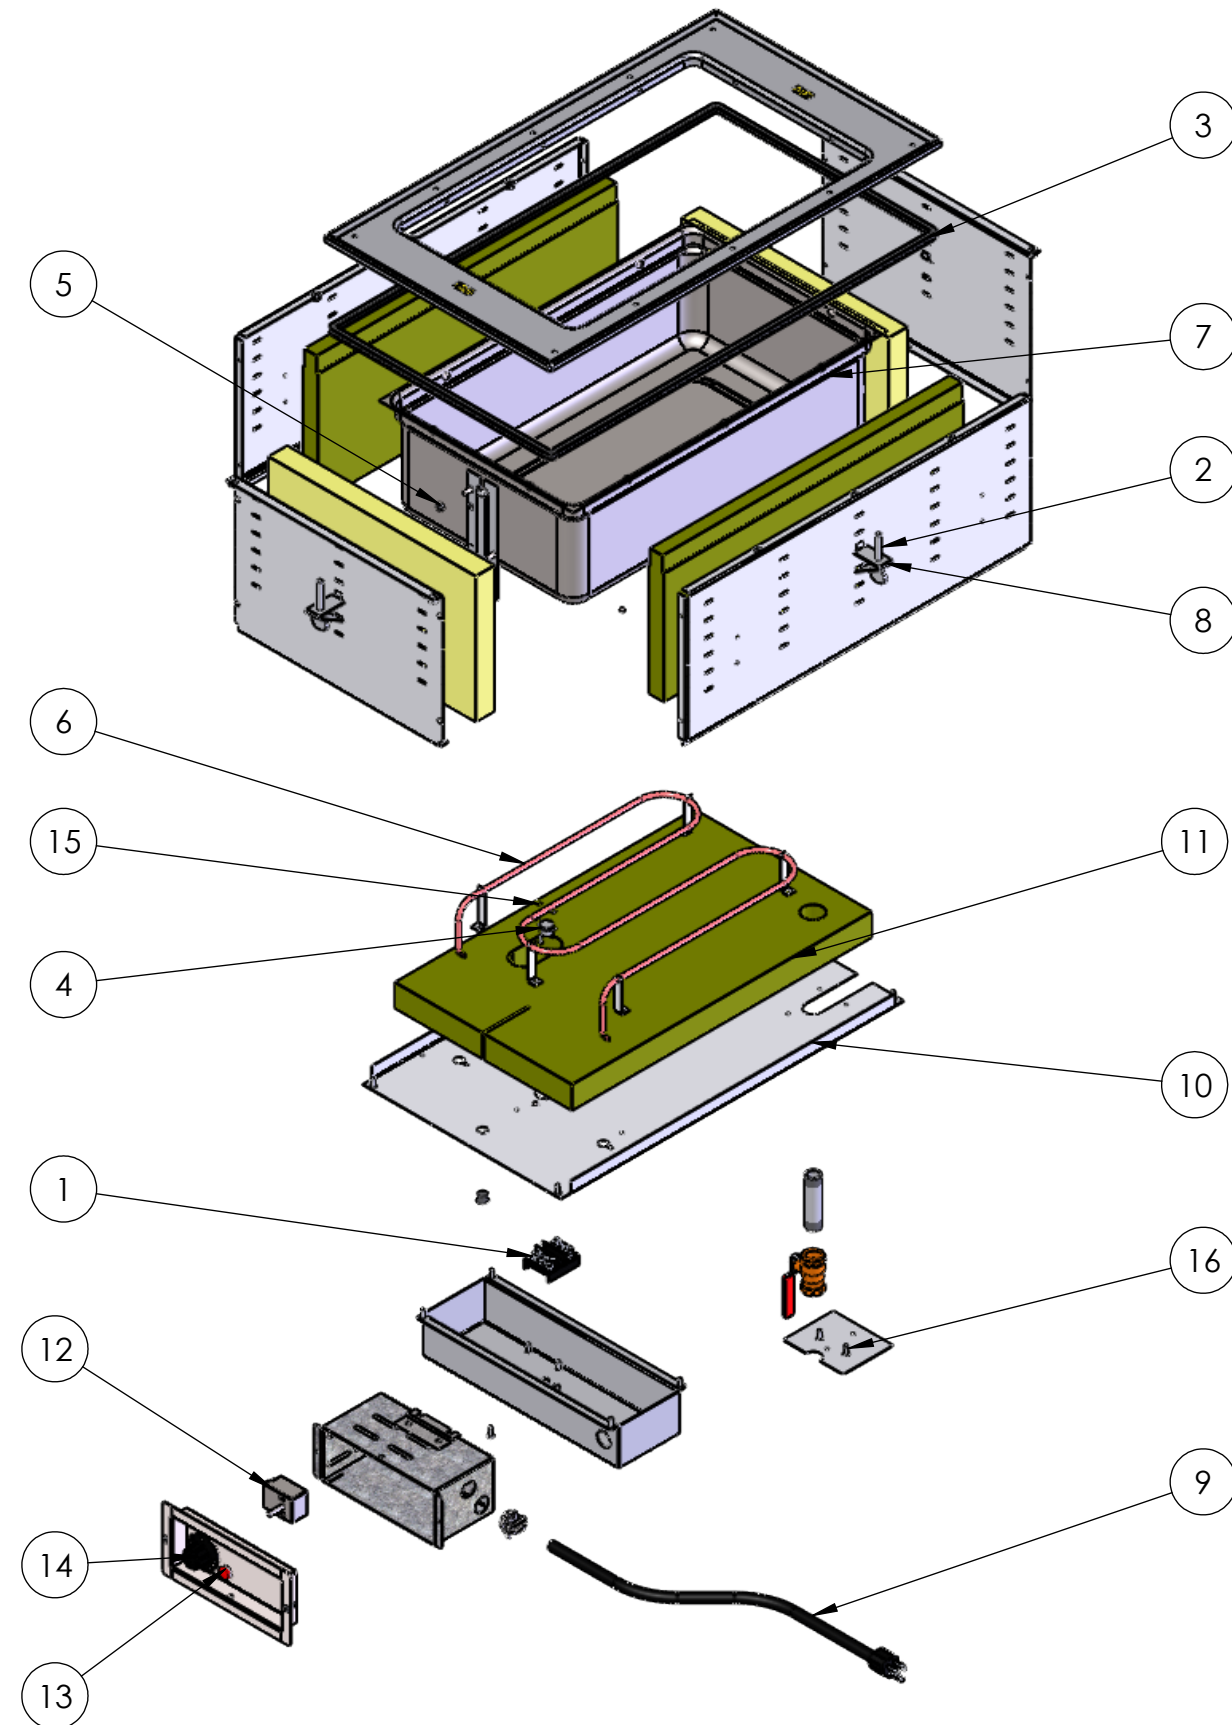

REPLACEMENT PARTS

ITEM NO.	PART NUMBER	DESCRIPTION
1	24872-3	T-BLOCK
2	23035-3	1/4-20 x 2" THUMB SCREW
3	25390-1	EDGING
4	25438-1	THERMOSTAT, REGULATING
5	21547-1	NUT, HEX, SS, 10-32
6	SEE CHART (PAGE 2)	HEATING ELEMENT
7	2642920-2	WELL ASSY HOT WELL
8	44179-1	MOUNTING CLIP
9	SEE CHART (PAGE 2)	POWER CORD
10	2638510-2	HOT WELL BOTTOM PANEL, 1 WELL
11	25429-1	INSULATION BOTTOM, 1-WELL
12	SEE CHART (PAGE 2)	CONTROLLER
13	SEE CHART (PAGE 2)	PILOT LIGHT
14	SEE CHART (PAGE 2)	CONTROL KNOB

FASTENERS (GENERAL SPECIFICATION)

ITEM NO.	DESCRIPTION
15	4-40 LOCK NUT, STAINLESS STEEL
16	SCREW, #8 X .500 LG THREAD CUTTING TYPE 25

SEE PAGE 2 FOR HEATING ELEMENT, POWER CORD, CONTROLLER, PILOT LIGHT, AND CONTROL KNOB REPLACEMENT PART SPECIFICATIONS.