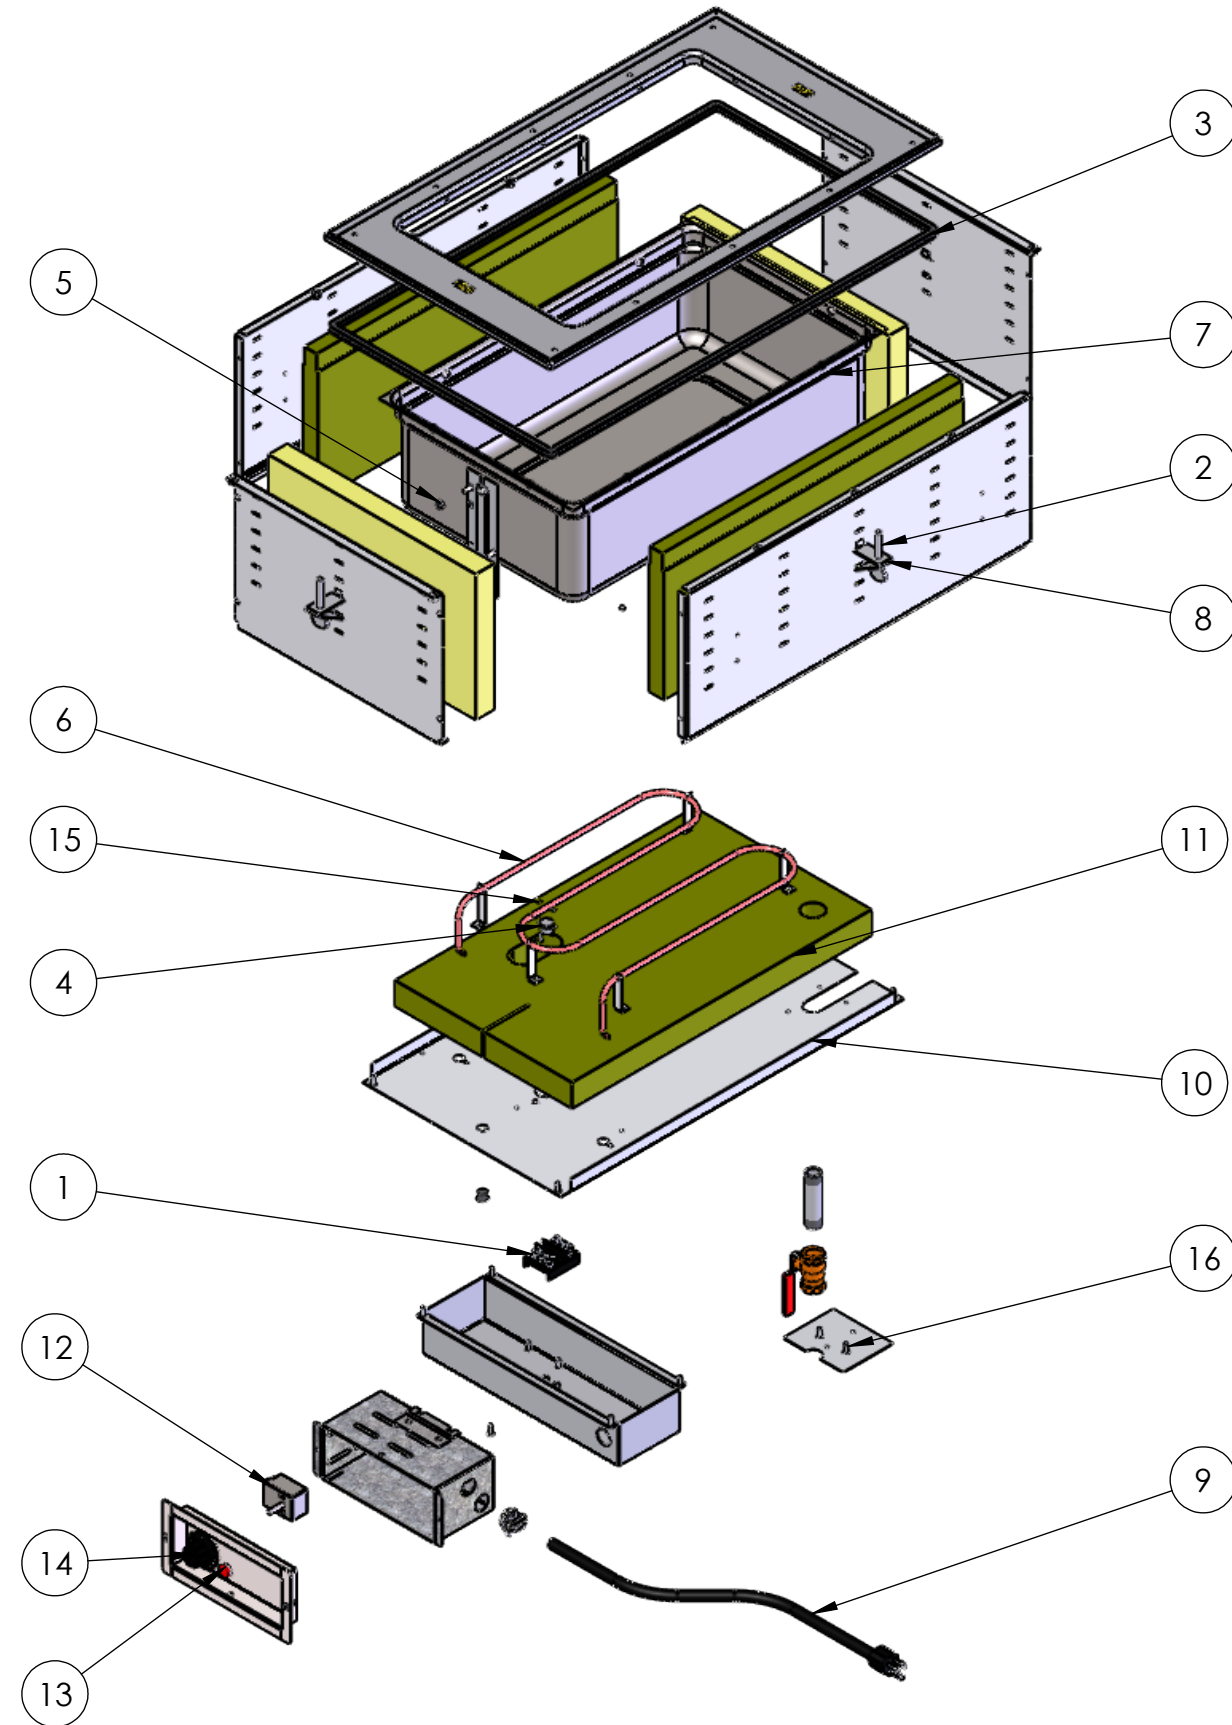

REPLACEMENT PARTS

ITEM NO.	PART NUMBER	DESCRIPTION
1	24872-3	T-BLOCK
2	23035-3	1/4-20 x 2" THUMB SCREW
3	25390-1	EDGING
4	25438-1	THERMOSTAT, REGULATING
5	21547-1	NUT, HEX, SS, 10-32
6	SEE CHART (PAGE 2)	HEATING ELEMENT
7	2642920-2	WELL ASSY HOT WELL
8	44179-1	MOUNTING CLIP
9	SEE CHART (PAGE 2)	POWER CORD
10	2638510-2	HOT WELL BOTTOM PANEL, 1 WELL
11	25429-1	INSULATION BOTTOM, 1-WELL
12	SEE CHART (PAGE 2)	CONTROLLER
13	SEE CHART (PAGE 2)	PILOT LIGHT
14	SEE CHART (PAGE 2)	CONTROL KNOB

FASTENERS (GENERAL SPECIFICATION)

ITEM NO.	DESCRIPTION
15	4-40 LOCK NUT, STAINLESS STEEL
16	SCREW, #8 X .500 LG THREAD CUTTING TYPE 25

SEE PAGE 2 FOR HEATING ELEMENT, POWER CORD, CONTROLLER, PILOT LIGHT, AND CONTROL KNOB REPLACEMENT PART SPECIFICATIONS.