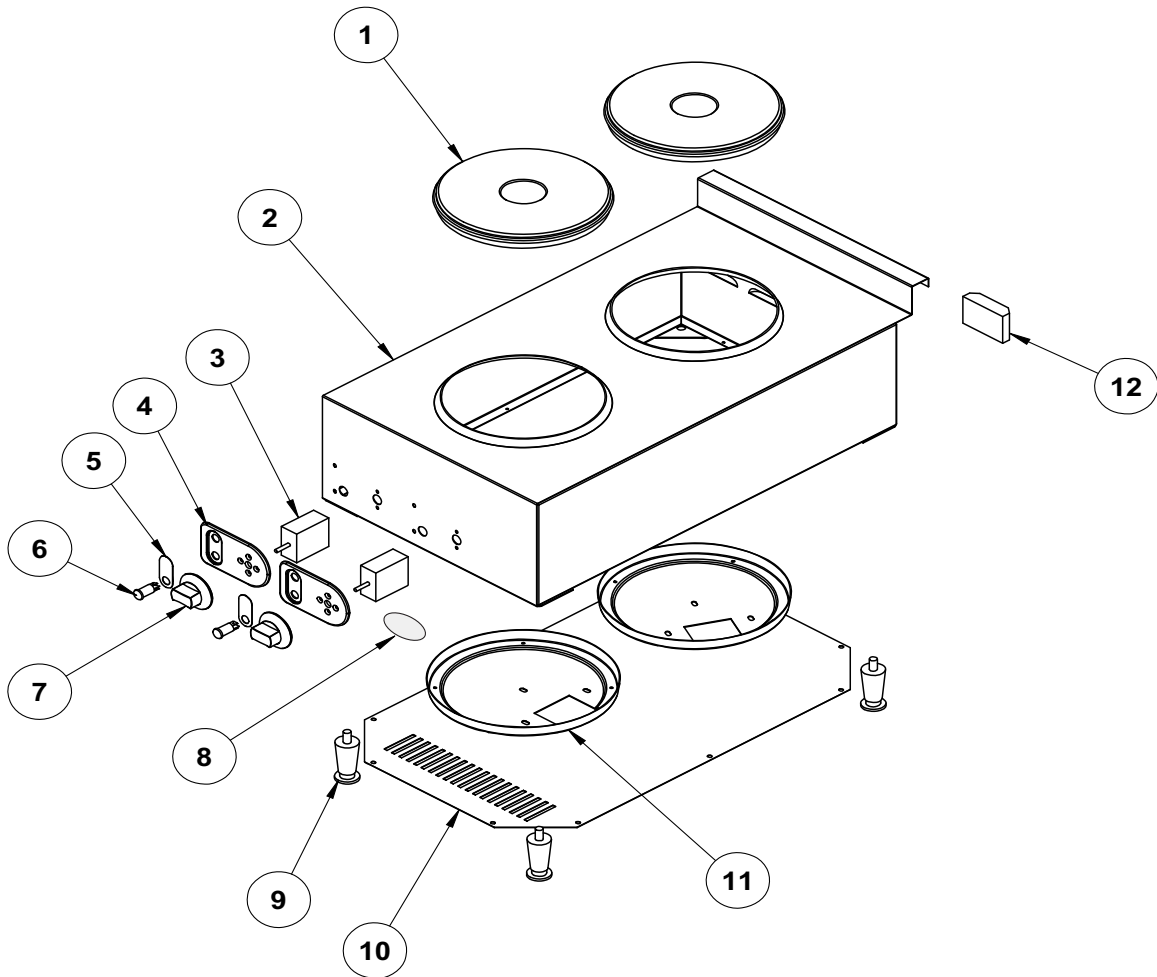

Cayenne® Electric Hot Plate

Item Number(s): 40739

| Callout | Part No. | Description | Callout | Part No. | Description |
|---------|--------------------------|--------------------------------|---------|--------------------------|-----------------------------------|
| 1 | XSTA0001 | Heating Plate | 8 | N/A | Vollrath Logo Decal |
| 2 | N/A | Body | 9 | XFTA0010 | Leg and Foot Assembly |
| 3 | XSTA0003 | Selector Switch | 10 | N/A | Base Cover |
| 4 | XAA0009 | Black Plastic Fascia, Vollrath | 11 | N/A | Heating Plate Outer Ring |
| 5 | N/A | Plastic Cove | 12 | XFTA0002 | Connector Block |
| 6 | XAA0002 | Pilot Light, 220V, Red | | XSAA8030 | Power Cord, 220V, NEMA 6-30P Plug |
| 7 | XSTA0006 | Control Knob, Blue, Vollrath | | | |