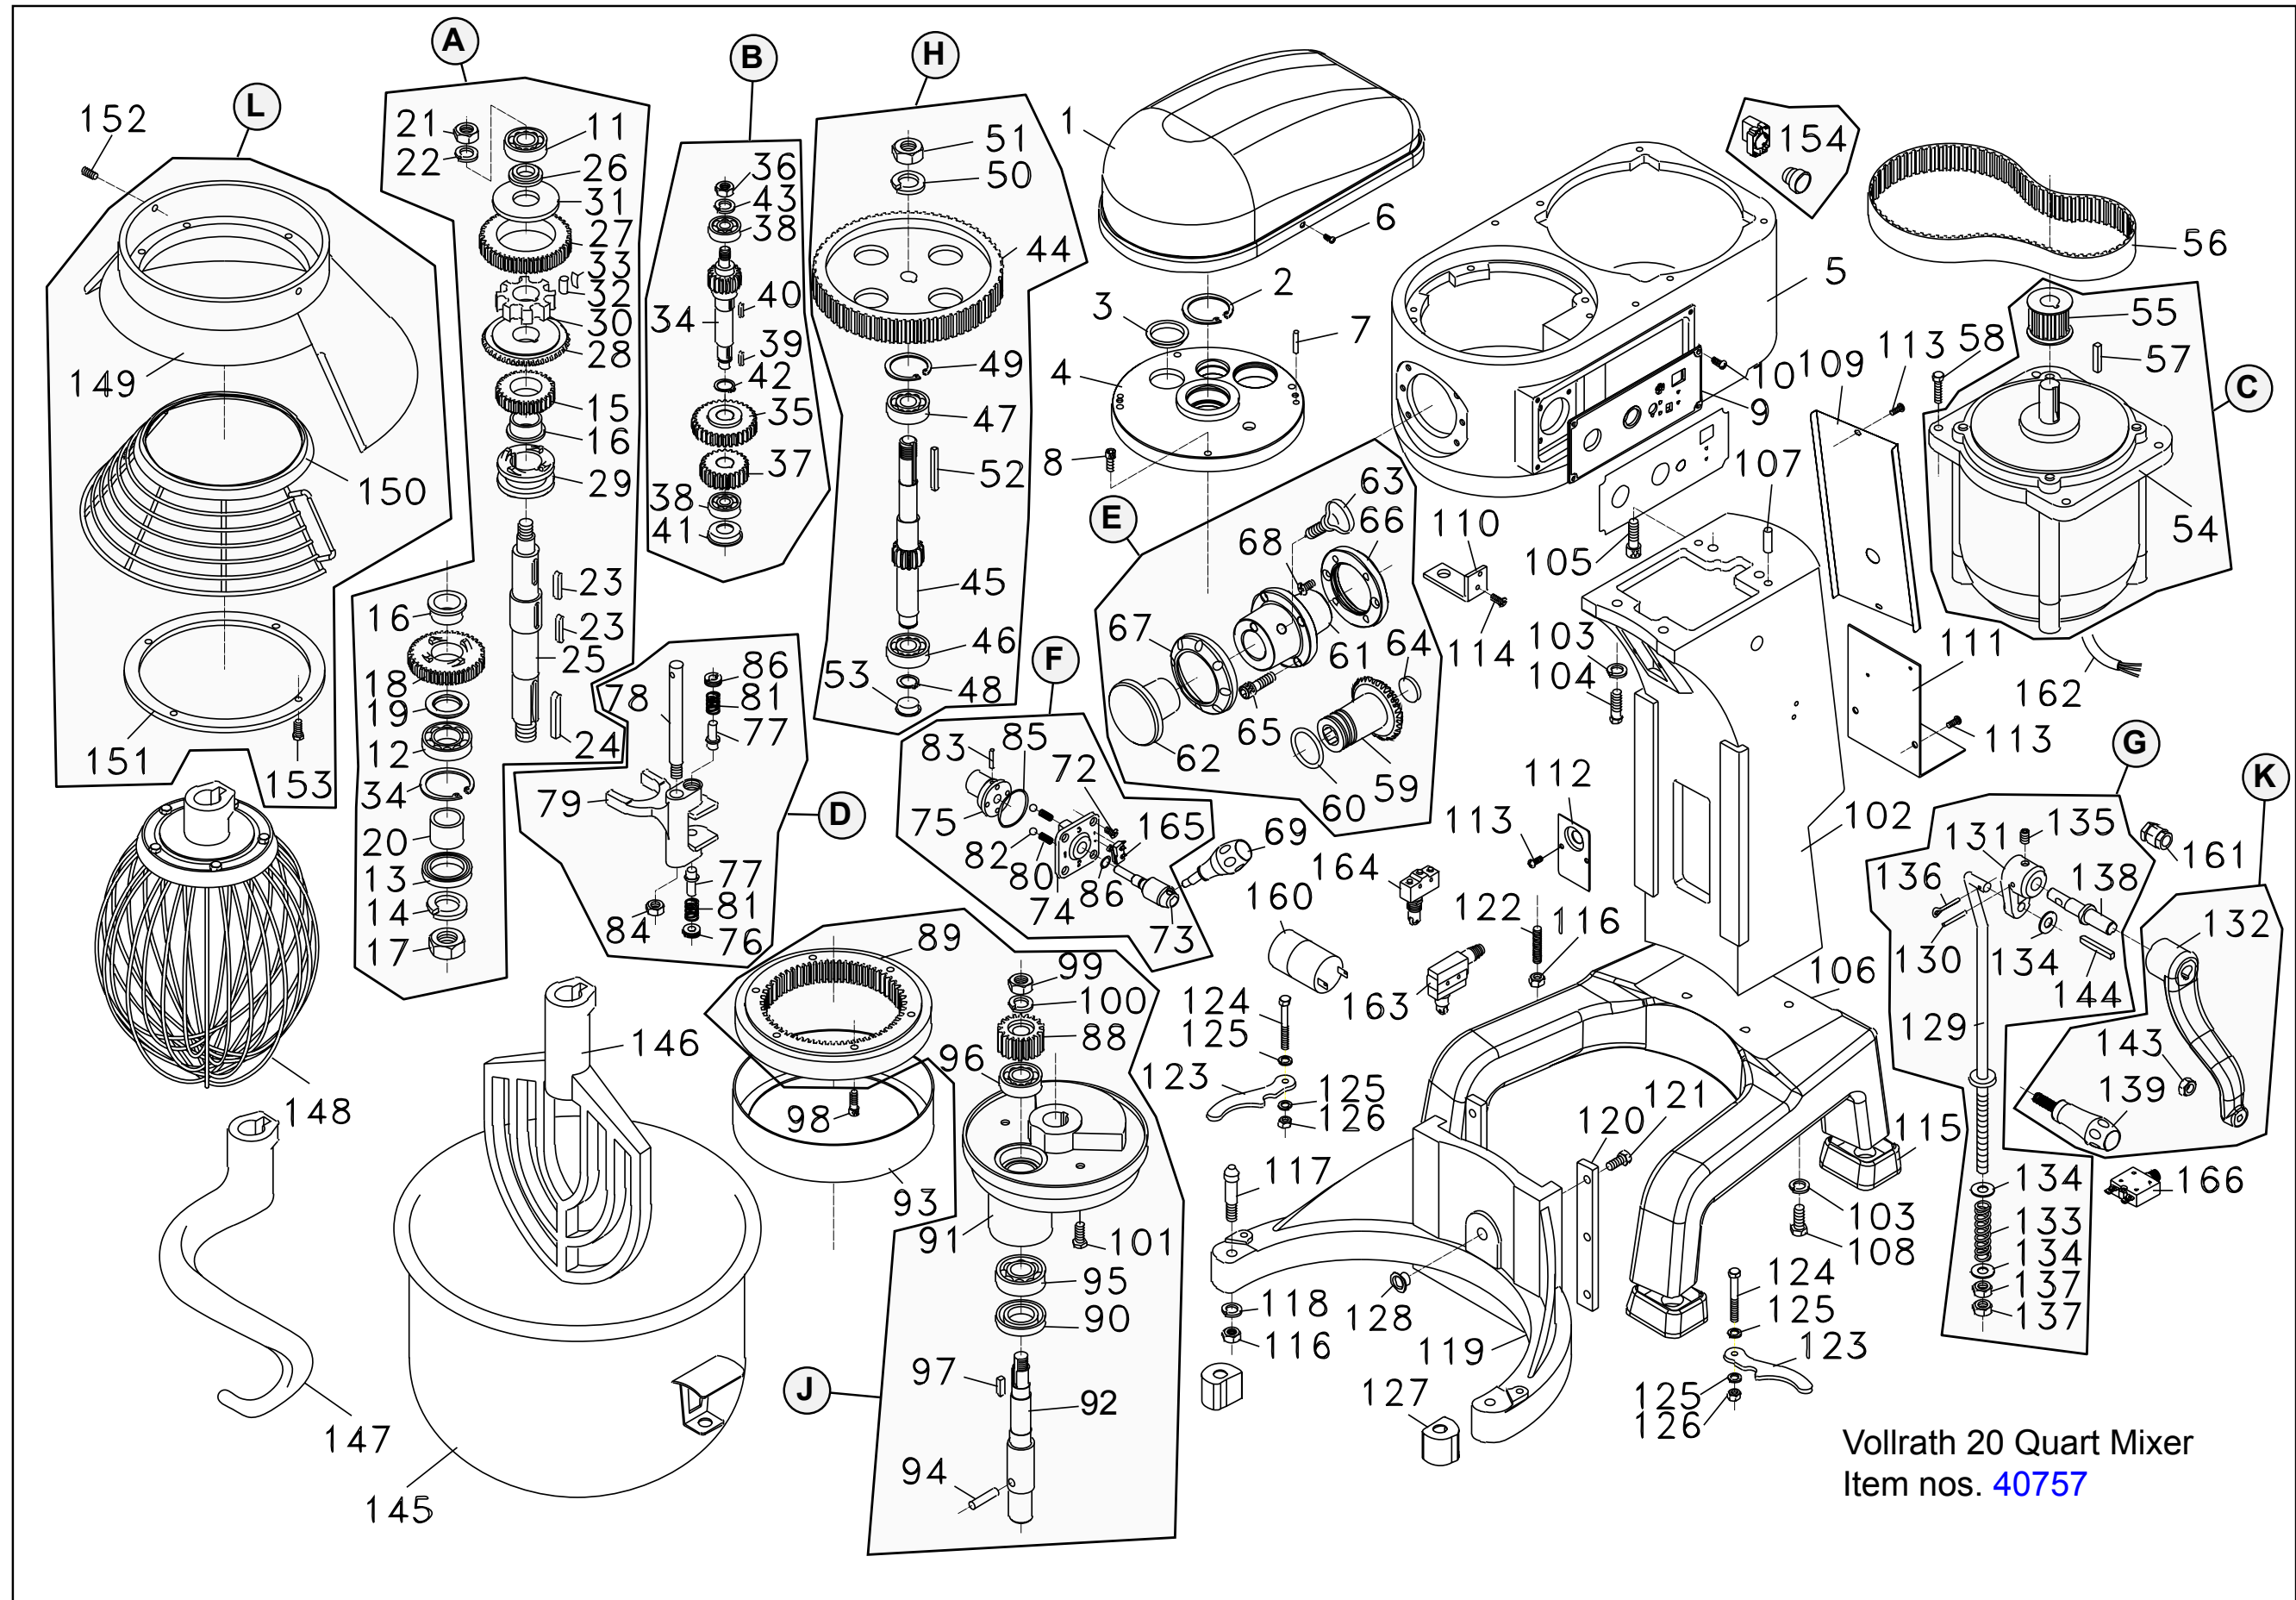

Callout	Part Number	Description
26	NA	Detain-Fixed Cover
27	NA	Gear, 46T
28	NA	Bevel Gear, 46T
29	NA	Clutch
30	NA	Sleeve Drive
31	NA	Flat Washer
32	NA	Pin
33	NA	Spring Sheet
34	NA	Shaft Gear
35	NA	Gear, 32T
36	NA	Nut
37	NA	Gear, 27T
38	XMIX2089	Bearing, Transmission Shaft Top & Bottom
39	XMIX3300	Key, Lower Transmission Shaft
40	XMIX2109	Key, Upper Transmission Shaft
41	XMIX2280	Freeze Plug Large
44	NA	Pulley, Cogged Belt
46	XMIX3087	Bearing, Bottom Worm Gear Shaft
47	NA	Bearing, Top Worm Gear Shaft
50	NA	Spring Washer
51	NA	Nut
52	XMIX3104	Key, Upper Worm Gear Shaft
53	XMIX2290	Freeze Plug Small
54	N/A	Motor, 120Vac, 40757
54	XMIX9215	Motor, 220Vac, 4075702, 4075703, 4075705
55	XMIX9231	Motor Pulley, Cogged
56	XMIX9201	Drive Belt, Cogged
57	NA	Key
59	XMIX9230	Hub Bevel Gear, 35T
60	XMIX2094	Hub O-Ring
62	XMIX6040	Plastic Hub Cover
63	XMIX2033	Thumb Screw Only, Hub
64	XMIX2039	Oil Baffle For Hub Attachment
67	XMIX8201	Plastic Hub Ring
68	NA	Screw
69	XMIX8205	Knob and Shaft for Gearshift
72	NA	Screw
73	NA	Eccentric Shift Shaft
74	NA	Shift Selector
75	NA	Eccentric Shaft

Callout	Part Number	Description
76	NA	Thumb Screw
77	NA	Shift Fork Plunger
78	NA	Shifter Fixed Shaft
79	NA	Shift Fork Plunger
80	NA	Compression Spring
81	NA	Compression Spring
82	NA	Steel Ball
83	NA	Spring Pin
84	NA	Nut
85	NA	O'ring
86	NA	O'ring Selector Shaft
90	XMIX9208	Agitator Shaft Oil Seal
91	XMIX2060	Head Ring
92	XMIX9209	Agitator Shaft
93	XMIX2060	Header Ring Stainless Steel
94	XMIX9210	Agitator Shaft Tapered Pin
95	XMIX3090	Bearing Lower Agitator Shaft
96	XMIX3087	Bearing Top Agitator Shaft
97	XMIX2113	Key Upper Agitator Shaft
102	XMIX9255	Column
109	XMIX9254	Rear Cover Plate
112	XMIX2053	Bracket for Safety switch
115	XMIX8209	Rubber Foot Front
115	XMIX8210	Rubber Foot Rear
119	XMIX2047	Bowl Support Arm
120	NA	Slideway
121	NA	Bolt
122	NA	Screw
123/124	XMIX2048	Bowl Locking Plate & Pin
125	NA	Spring Washer
126	NA	Nut
127	XMIX8211	Rubber Bowl Arm Cover Left
127	XMIX8212	Rubber Bowl Arm Cover Right
128	NA	Washer
129	XMIX2049	Lifter Rod
129/131	XMIX9217	Bowl Lifter Rod & Elbow
131	XMIX2032	Lifter Elbow Bracket
132	XMIX8207	Bowl Lift Arm (Arm Only no Handle Knob)
133	XMIX2052	Compression Spring
134	NA	Flat Washer

Callout	Part Number	Description
135	NA	Screw
136	NA	Pin
137	NA	Nut
138	NA	Connector for Handle
139	XMIX8223	Bowl Lift Handle Knob, Blue
142	NA	C-Snap Ring
143	NA	Nut
144	NA	Key
145	40765	Bowl 20qt.
146	40768	Flat Beater/Spatula
147	XMIX2160	Dough Hook, C-Type
147	40767	Dough Hook, Spiral Type
148	40766	Wire Whisk
149	NA	Guard Top
150	NA	Guard Sliding Opener
151	NA	Guard Fixed Ring
152	NA	Screw
153	NA	Screw
154	XMIX8202	Emergency Stop Switch
Not Shown	XMIX8312	Power Control Box, 110V (Black Box), 40757
Not Shown	XMIX8417	Power Control Box, 220V (Black Box), 4075702, 4075703, 4075705
160	XMIX2010	Capacitor, 220v
161	XMIX2037	Cable Restraint
162	XAA0005	Power Cord, 120vac, US 5-15P, 40757
162	250435-1	Power Cord, 230vac, UK 2-15P, 4075703
162	250433-1	Power Cord, 230vac, SCHUKO EU1-16P, 4075702
162	250966-1	Power Cord, 230vac, AU/NZ AU2-15P, 4075705
163	XMIX9893	Safety Switch, Bowl Guard, 125V/250V
164	NA	Safety Switch, Bowl Guard (not used)
165	XMIX2270	Micro Switch On Gearshift
166	XMIN1225	Overload Reset Switch, 120V/220V
Not Shown	XMIX2260	Relay for Safety Start/Stop, 120V/220V
Not Shown	XMIX2004	Governor Plate, Motor
Not Shown	XMIX2005	Governor, Motor
Not Shown	XMIX3320	Capacitor for Safety Start Device, 20uf 250vac
Not Shown	XMIX0001	Grease (17.6 oz)
Not Shown	XMIX6260	Oil (32 oz bottle)

Exploded View

Vollrath 20 Quart Mixer
Item nos. 40757