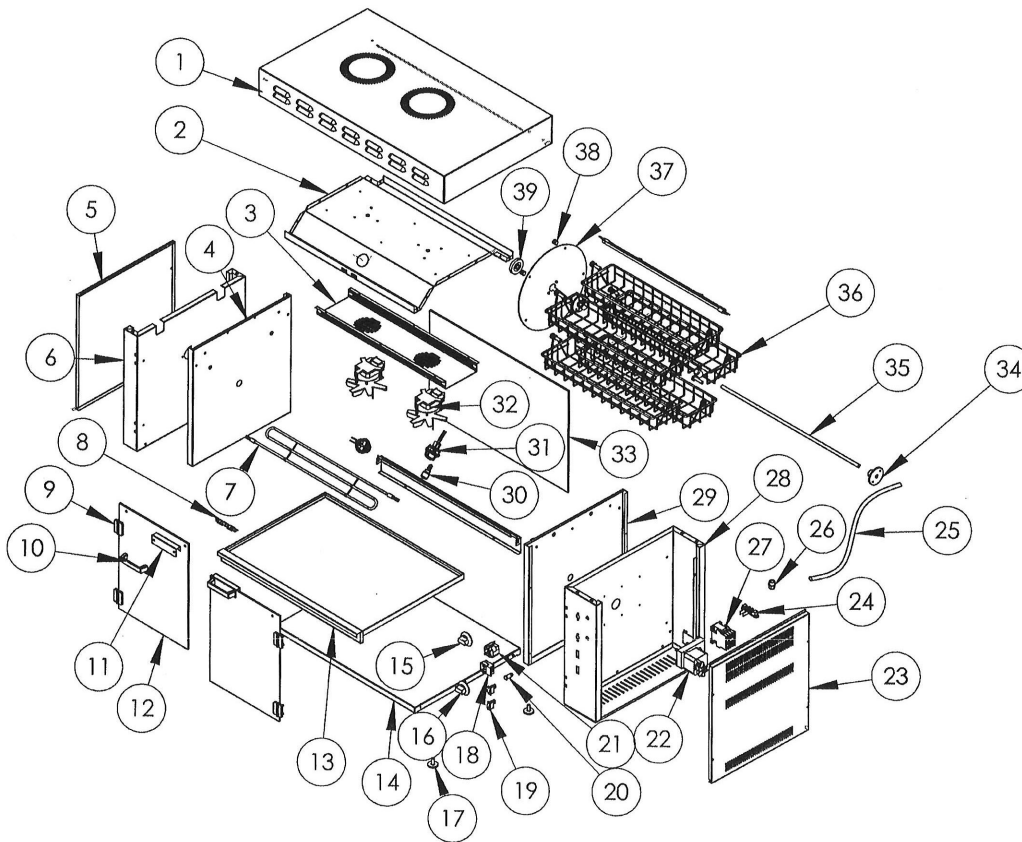

## 15 Bird Chicken Rotisserie Oven

Item Number(s): 40841

Callout	Part No.	Description	Callout	Part No.	Description
1.	N/A	Top cover assembly	21.	<a href="#">XCOA1003</a>	Timer
2.	N/A	Top cover insert	22.	<a href="#">XCGA0034</a>	Geared motor
3.	N/A	Fan motor cover	23.	N/A	Side cover panel right
4.	N/A	Left carousel support	24.	<a href="#">XFTA0002</a>	Terminal block
5.	N/A	Left cover side panel	25.	<a href="#">XSAA8030</a>	Power cord, 220V, NEMA 6-30p
6.	N/A	Left cover insert	26.	<a href="#">XCOA5012</a>	Cable restraint
7.	<a href="#">XCGA0031</a>	Element, 220V, 2500Watts	27.	<a href="#">XCOA5024</a>	Contactor
8.	<a href="#">XCGA0016</a>	Glass door magnet	28.	N/A	Right cover insert
9.	<a href="#">XCGA0010</a>	Door hinge	29.	N/A	Right carousel support
10.	N/A	Door handle	30.	<a href="#">XCOA1041</a>	Light bulb, 220V
11.	N/A	Door handler bracket	31.	<a href="#">XCOA1015</a>	Light holder
12.	<a href="#">XCGA0033</a>	Front glass door	32.	<a href="#">XCOA1021</a>	Fan and motor, 220V, left hand thread
13.	<a href="#">XCGA0006</a>	Drip tray	33.	<a href="#">XCGA0035</a>	Rear glass
14.	N/A	Base	34.	<a href="#">XCGA0005</a>	Carousel flange left
15.	<a href="#">XCOA1008</a>	Timer knob, Vollrath blue	35.	<a href="#">XCGA0032</a>	Main shaft
16.	<a href="#">XCOA1009</a>	Control knob (0-550°F) Vollrath blue	36.	<a href="#">XCGA0030</a>	Chicken griller basket
17.	<a href="#">XCOA1009</a>	Adjustable foot	37.	<a href="#">XCGA0012</a>	Carousel end plate
18.	<a href="#">XCOA1002</a>	Thermostat	38.	<a href="#">XCGA0003</a>	Basket retaining pin
19.	<a href="#">XWMA1004</a>	Rocker switch	39.	N/A	Carousel bearing right
20.	<a href="#">XAA0002</a>	Pilot light, 220V (red)			