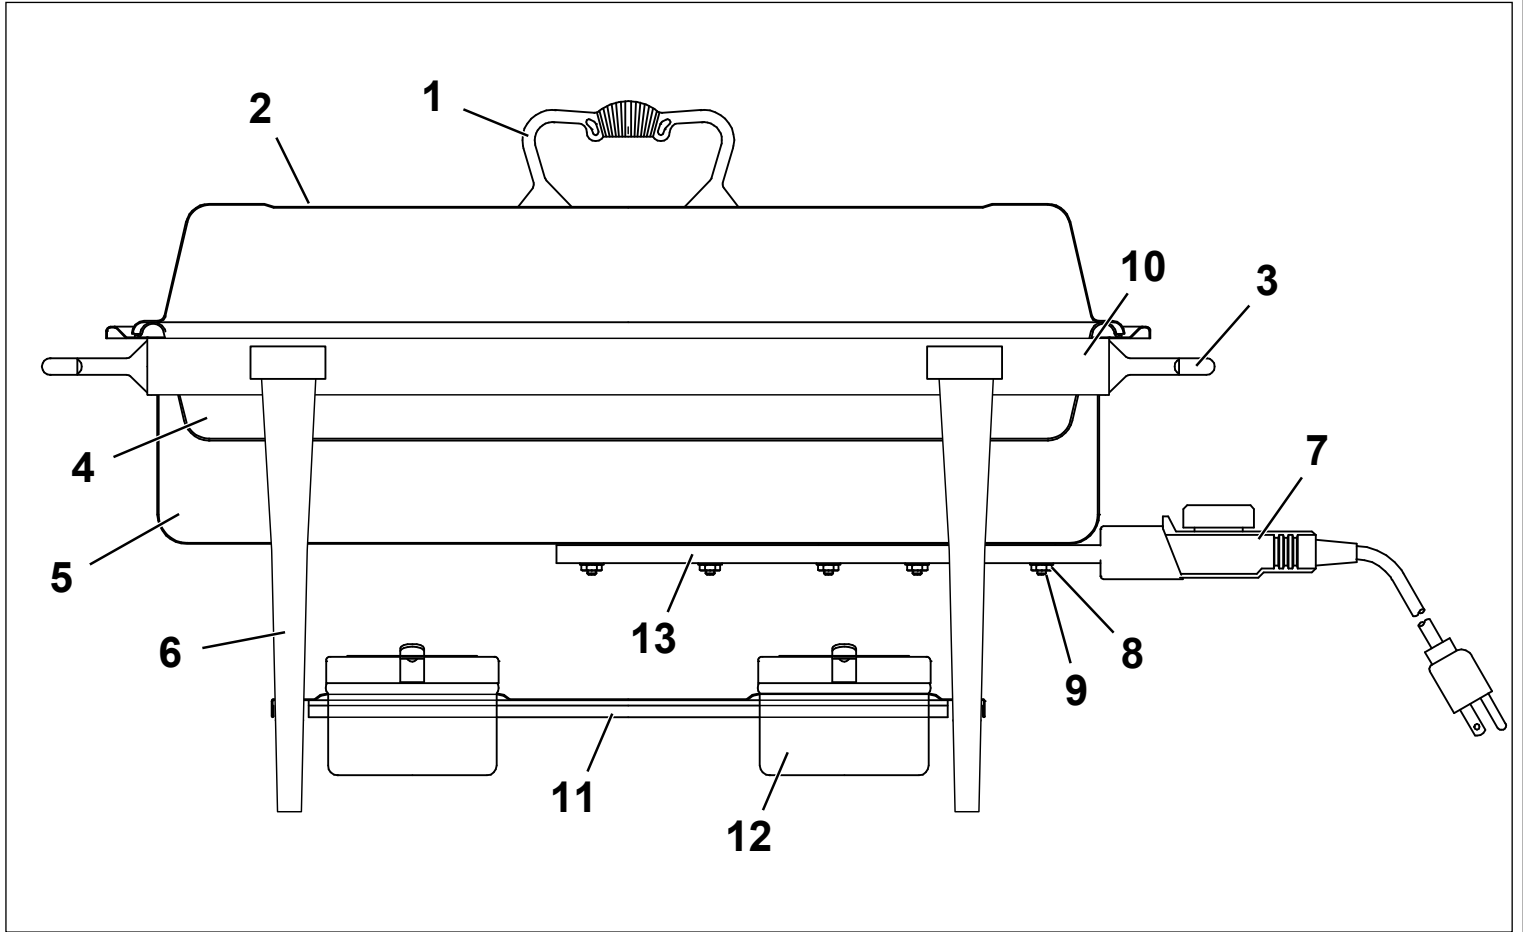

Spare Parts List

Item Number ~ 46040, 46045

Callout	Part Number	Description
1	46034-1	Handle, with Screws
2	46054-2	Cover
3	46039-2	Handle, with Screws
4	30022	Food Pan, Full Size, 2-1/2"
5	46046-2	Water Pan
6	46038-2	Legs, Brass
7	21543-1	Control Thermostat
8	21544-1	Washer, #10
9	21547-1	Nut, Hex, #10-32
10	46845-1	Band, Full Size Chafer
11	46843-1	Shelf
12	46864	Fuel Holder
13	46041-1	Heater
	52647	Tote Box (Not Shown)