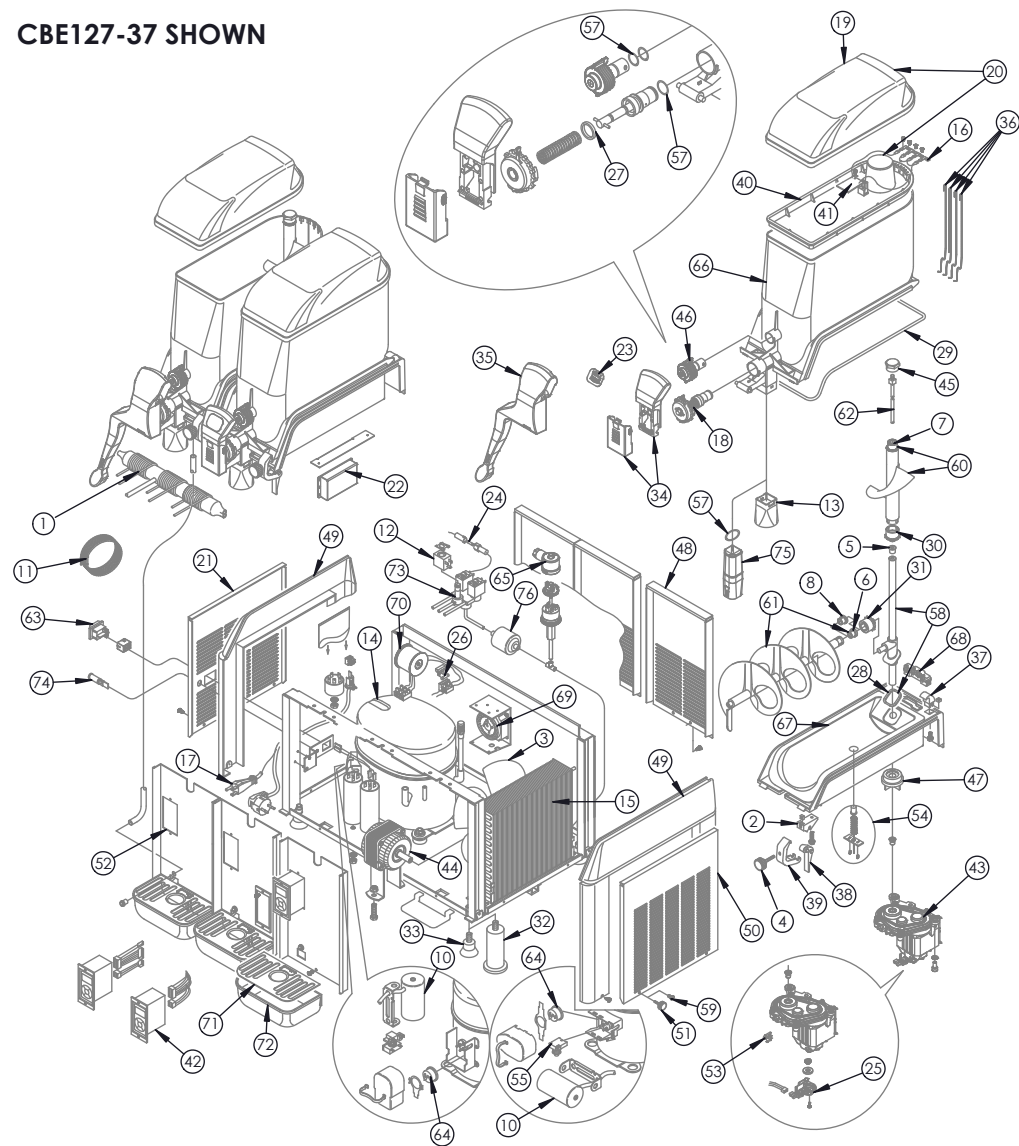

CBE127-37 SHOWN

REPLACEMENT PARTS CBE117-37

ITEM NUMBER	DESCRIPTION	BALLOON NUMBER
107325	ACCUMULATOR	1
142081	BLACK BASE	2
162085	ALUMINUM FAN BLADE 172/34°	3
175558	LOCKING BOLT	4
221457	BUSHING TRANSMISSION SHAFT	5
221458	HORIZ AUGER BUSHING 2012 VERS.	6
221459	VERTICAL AUGER BUSHING	7
221460	HORIZ AUGER BUSHING	8
231056	START CAPACITOR 115V/60HZ-	10
231116	FC1 CAPILLARY 0.91MMX2.75MT	11
272072	OLAB COIL 120/50-60 UL	12
274051	DISPENSING SPOUT	13
282144	115V/60HZ-100V/50HZ COMPRESOR	14
292380	12V CONTACT FOR TANK	16
302052	POWER CORD 115 V U.L. FOR USA	17
314225	RING NUT LEVER COVER PISTON	18
314229	BLACK LID NEW	19
314234	BLACK TOP LIGHT COVER COMPLETE	20
318909	LEFT PANEL W LOUVERS MAIN	21
318920	MACH MOD MILLENIUM ELECT KIT	22
324987	PULL HERE STICKER	23
324995	MAXIMUM LEVEL STICKERS	NOT SHOWN
394268	FAST FUSE 315MA 5X20	24
314250	HALL CELL SENSOR KIT	25
394273	FUSE 5A 5X20	26
396696	OUTLET BACK GASKET	27
396698	TRANSMISSION SHAFT GASKET	NOT SHOWN
396769	GASKET TRANSPARENT TANK	29
405580	VERTICAL AUGER GEAR	30
405585	HORIZONTAL AUGER GEAR	31
422082	U.S.A. FEET	32
422097	RUBBER FEET	33
428096	BLACK HANDLE AND COVER	34
428104	ADA HANDLE EXTENSION	35
431215	LAMP AND LEVEL ROD KIT (4 PCS)	36
442127	BLACK REAR HINGE	37
442128	BLACK FRONT HINGE	38
442129	BLACK HINGE HOOK	39
493131	LAMP GLASS	40