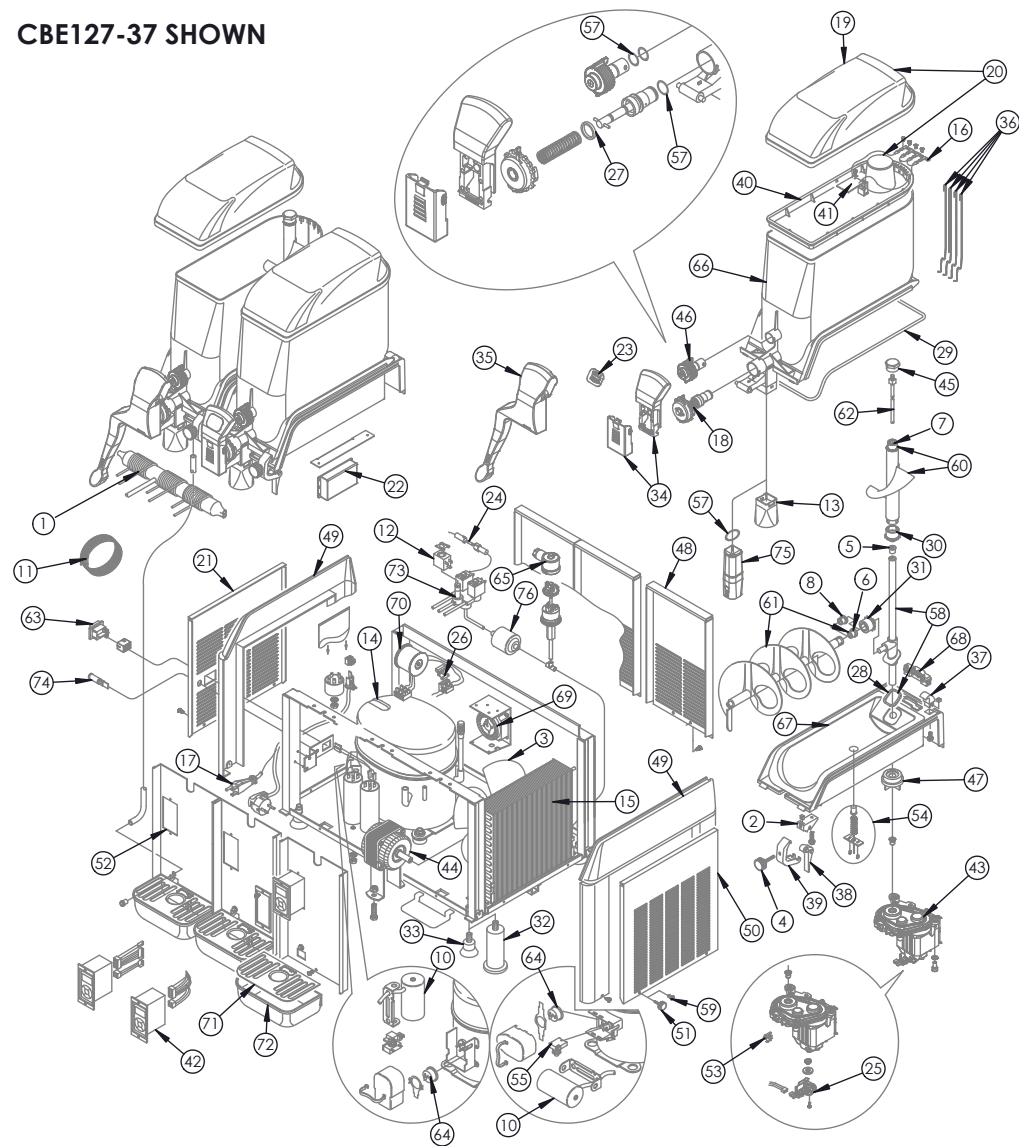

CBE127-37 SHOWN

**REPLACEMENT PARTS CBE117-37**

ITEM NUMBER	DESCRIPTION	BALLOON NUMBER
107325	ACCUMULATOR	1
142081	BLACK BASE	2
162085	ALUMINUM FAN BLADE 172/34°	3
175558	LOCKING BOLT	4
221457	BUSHING TRANSMISSION SHAFT	5
221458	HORIZ AUGER BUSHING 2012 VERS.	6
221459	VERTICAL AUGER BUSHING	7
221460	HORIZ AUGER BUSHING	8
231056	START CAPACITOR 115V/60HZ-	10
231116	FC1 CAPILLARY 0.91MMX2.75MT	11
272072	OLAB COIL 120/50-60 UL	12
274051	DISPENSING SPOUT	13
282144	115V/60HZ-100V/50HZ COMPRESOR	14
292380	12V CONTACT FOR TANK	16
302052	POWER CORD 115 V U.L. FOR USA	17
314225	RING NUT LEVER COVER PISTON	18
314229	BLACK LID NEW	19
314234	BLACK TOP LIGHT COVER COMPLETE	20
318909	LEFT PANEL W LOUVERS MAIN	21
318920	MACH MOD MILLENIUM ELECT KIT	22
324987	PULL HERE STICKER	23
324995	MAXIMUM LEVEL STICKERS	NOT SHOWN
394268	FAST FUSE 315MA 5X20	24
314250	HALL CELL SENSOR KIT	25
394273	FUSE 5A 5X20	26
396696	OUTLET BACK GASKET	27
396698	TRANSMISSION SHAFT GASKET	NOT SHOWN
396769	GASKET TRANSPARENT TANK	29
405580	VERTICAL AUGER GEAR	30
405585	HORIZONTAL AUGER GEAR	31
422082	U.S.A. FEET	32
422097	RUBBER FEET	33
428096	BLACK HANDLE AND COVER	34
428104	ADA HANDLE EXTENSION	35
431215	LAMP AND LEVEL ROD KIT (4 PCS)	36
442127	BLACK REAR HINGE	37
442128	BLACK FRONT HINGE	38
442129	BLACK HINGE HOOK	39
493131	LAMP GLASS	40