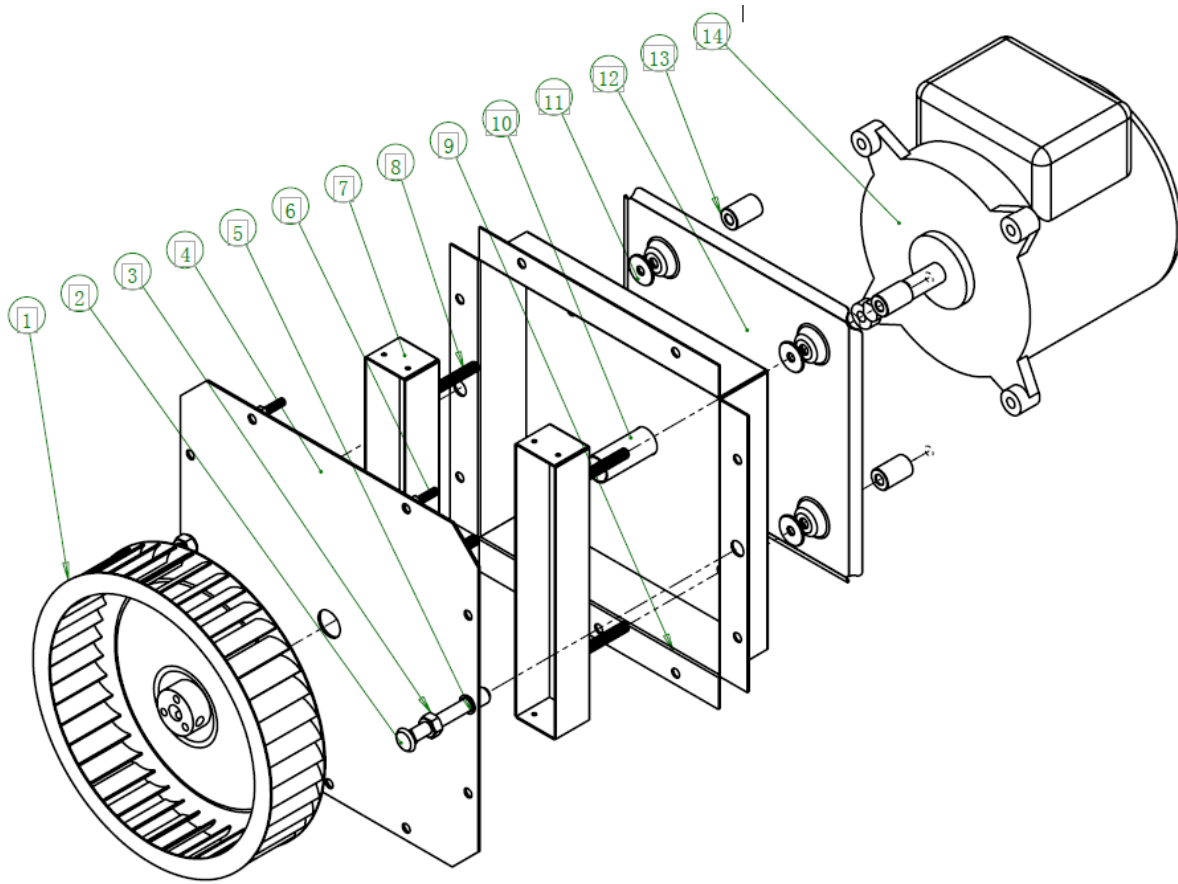

GUSVCO-1-NAT Motor assembly

GUSVCO-1-NAT Motor assembly Part List

No.	Part Code	Part Name	QTY
1	301010263	Wheel - Blower	1
2	302214237	Screw bolt	2
3	302213140	M10 nut	2
4	20265002066	Motor heat baffle plate -1	1
5	302213204	M10 rivet nut	2
6	302212429	M6*20 bolts	2
7	20265002105	Reinforcing plate	2
8	302212455	M8*50 bolts	4
9	20265002065	Motor heat baffle plate -2	1
10	20265002106	Motor cotton bushing	1
11	302201881	Insulation gasket	4
12	20265002102	Motor outer heat shield	1
13	302202328	Contour column	4
14	301010264B	Motor HP0.5/0.14 115-120V/60Hz	1