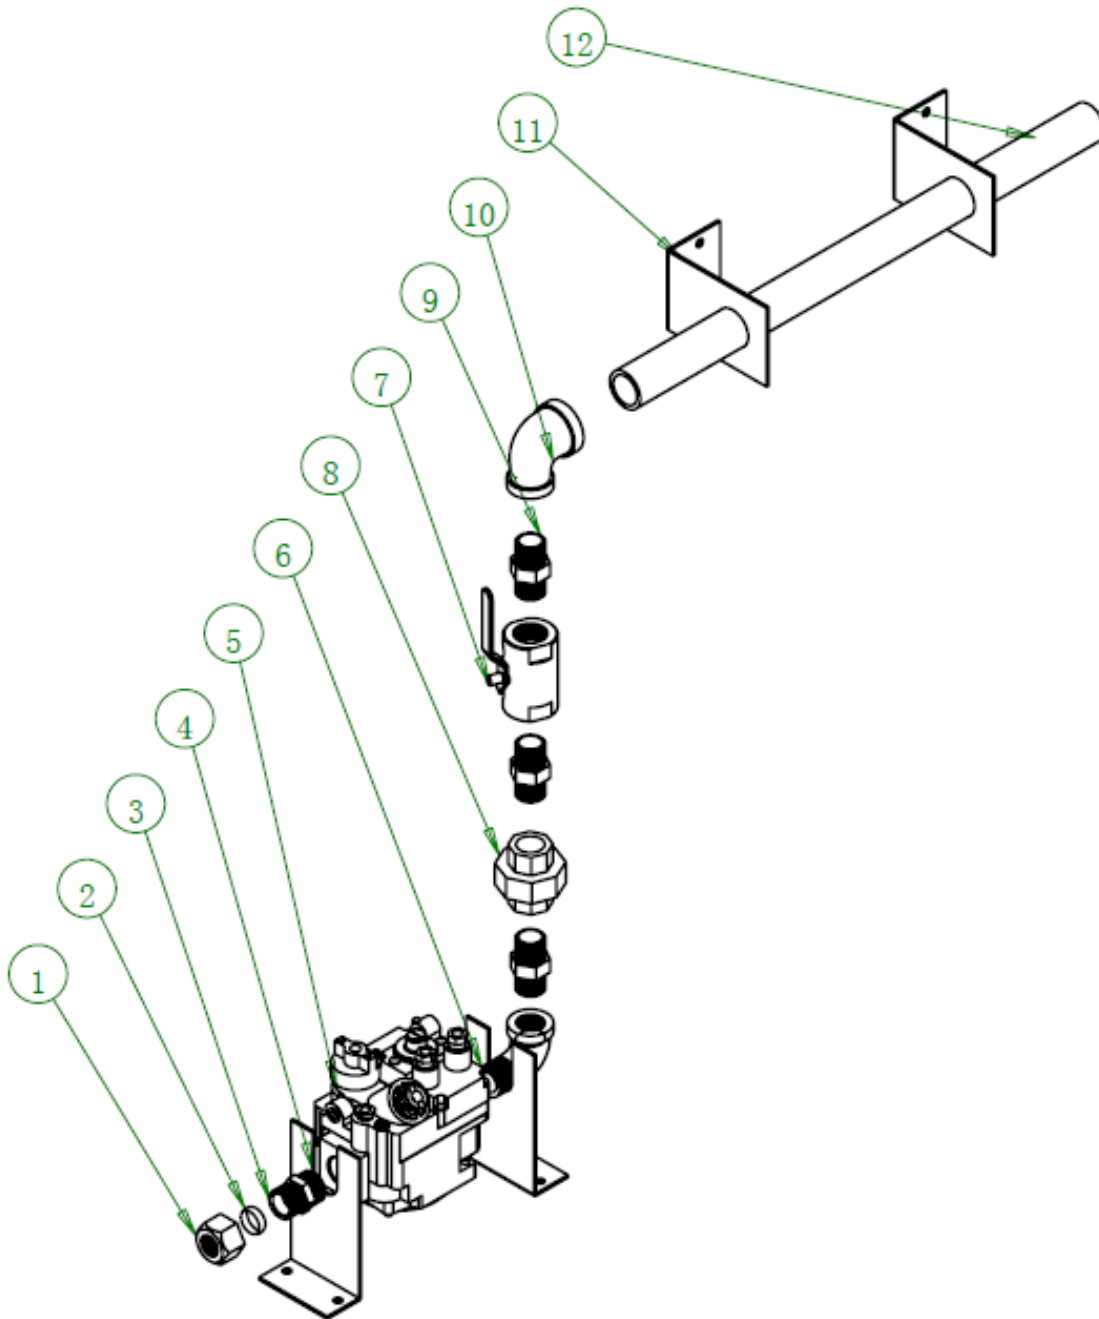

GUSVCO-1-NAT Gas Valve assembly

GUSVCO-1-NAT Gas Valve assembly

Part List

No.	Part Code	Part Name	QTY
1	302140080	M20 nut	1
2	302140079	Clamps	1
3	302140077	M20-G1/2 adapter	1
4	20265002085	Valve retaining plate	2
5	302220098	Gas safety valve- LPG	1
	302220079	Gas safety valve- NG	1
6	302060152	NPT1/2 elbow connection-1	1
7	302050076	Ball valve	1
8	302060046	NPT1/2 adapter-1	1
9	302060040	NPT1/2 adapter-2	3
10	302060151	NPT1/2 elbow connection-2	1
11	20265002084	Gas inlet pipe fixation plate	2
12	302180511	Gas inlet pipe	1