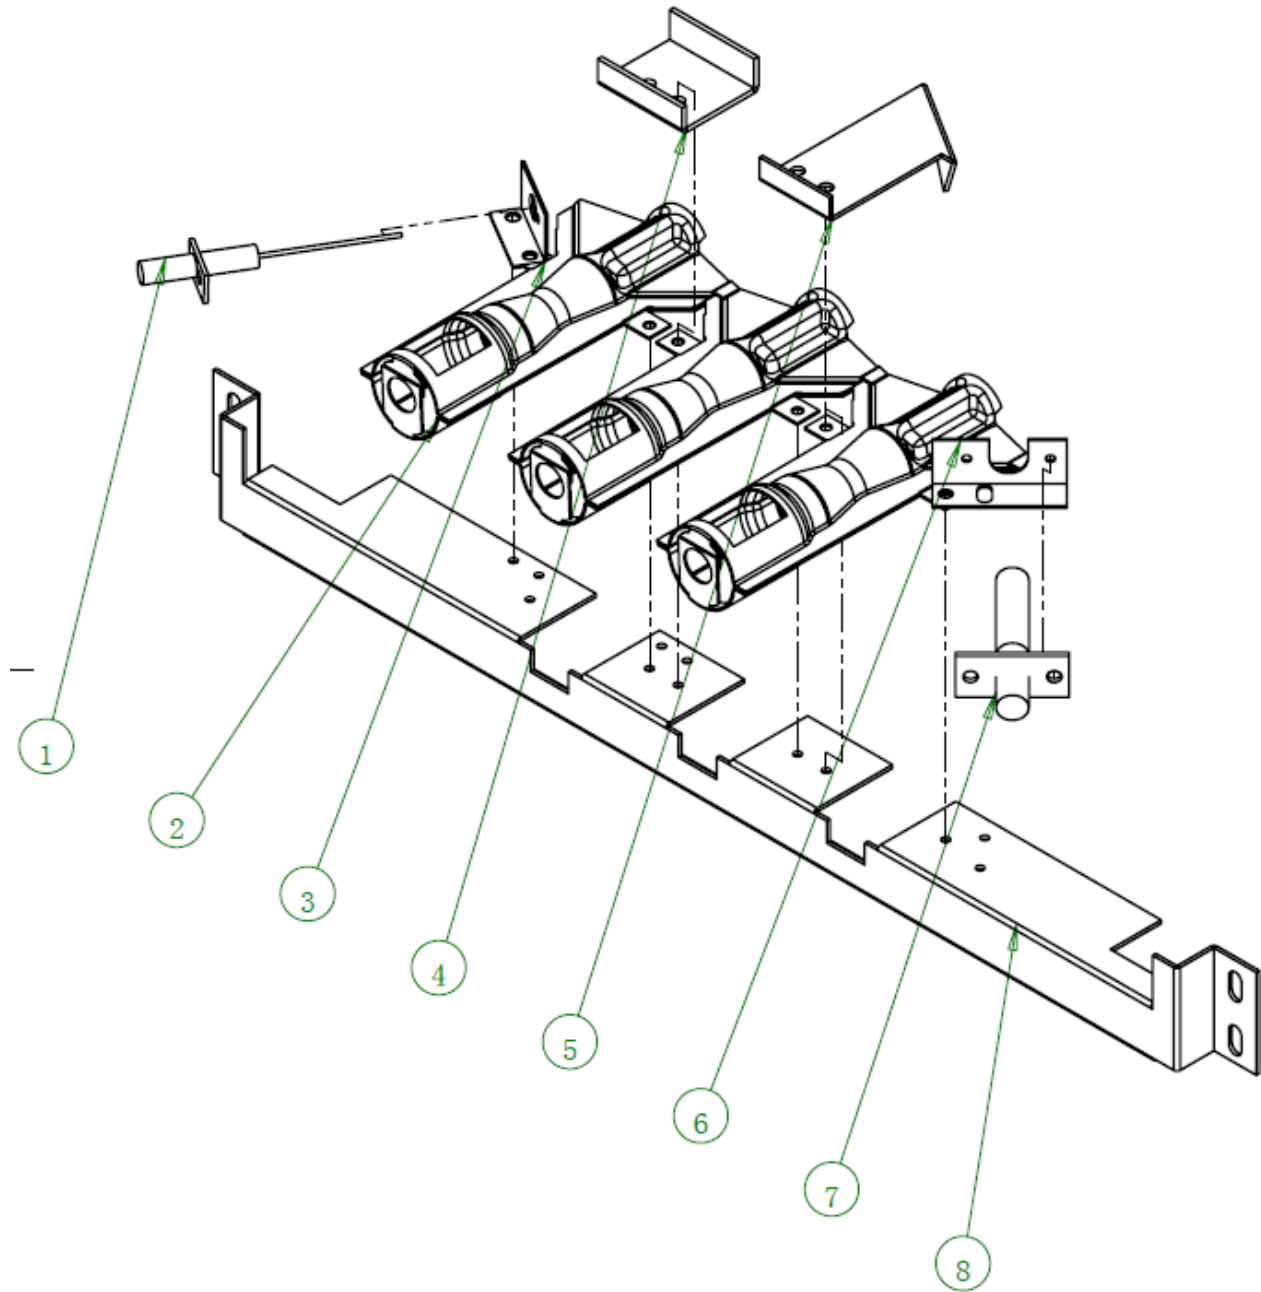

GUSVCO-1-NAT Burner assembly

GUSVCO-1-NAT Burner assembly

Part List

No.	Part Code	Part Name	QTY
1	302220181	Feedback pin	1
2	20265002071	Burner assembly	3
3	314430035	Flame probe fixing plate	1
4	20265002072	Burner mounting plate	1
5	20265002068	Fire transfer plate	1
6	20265002069	Igniter fixing plate	1
7	302220130	Igniter -120V	1
8	20265002067	Burner support plate	1