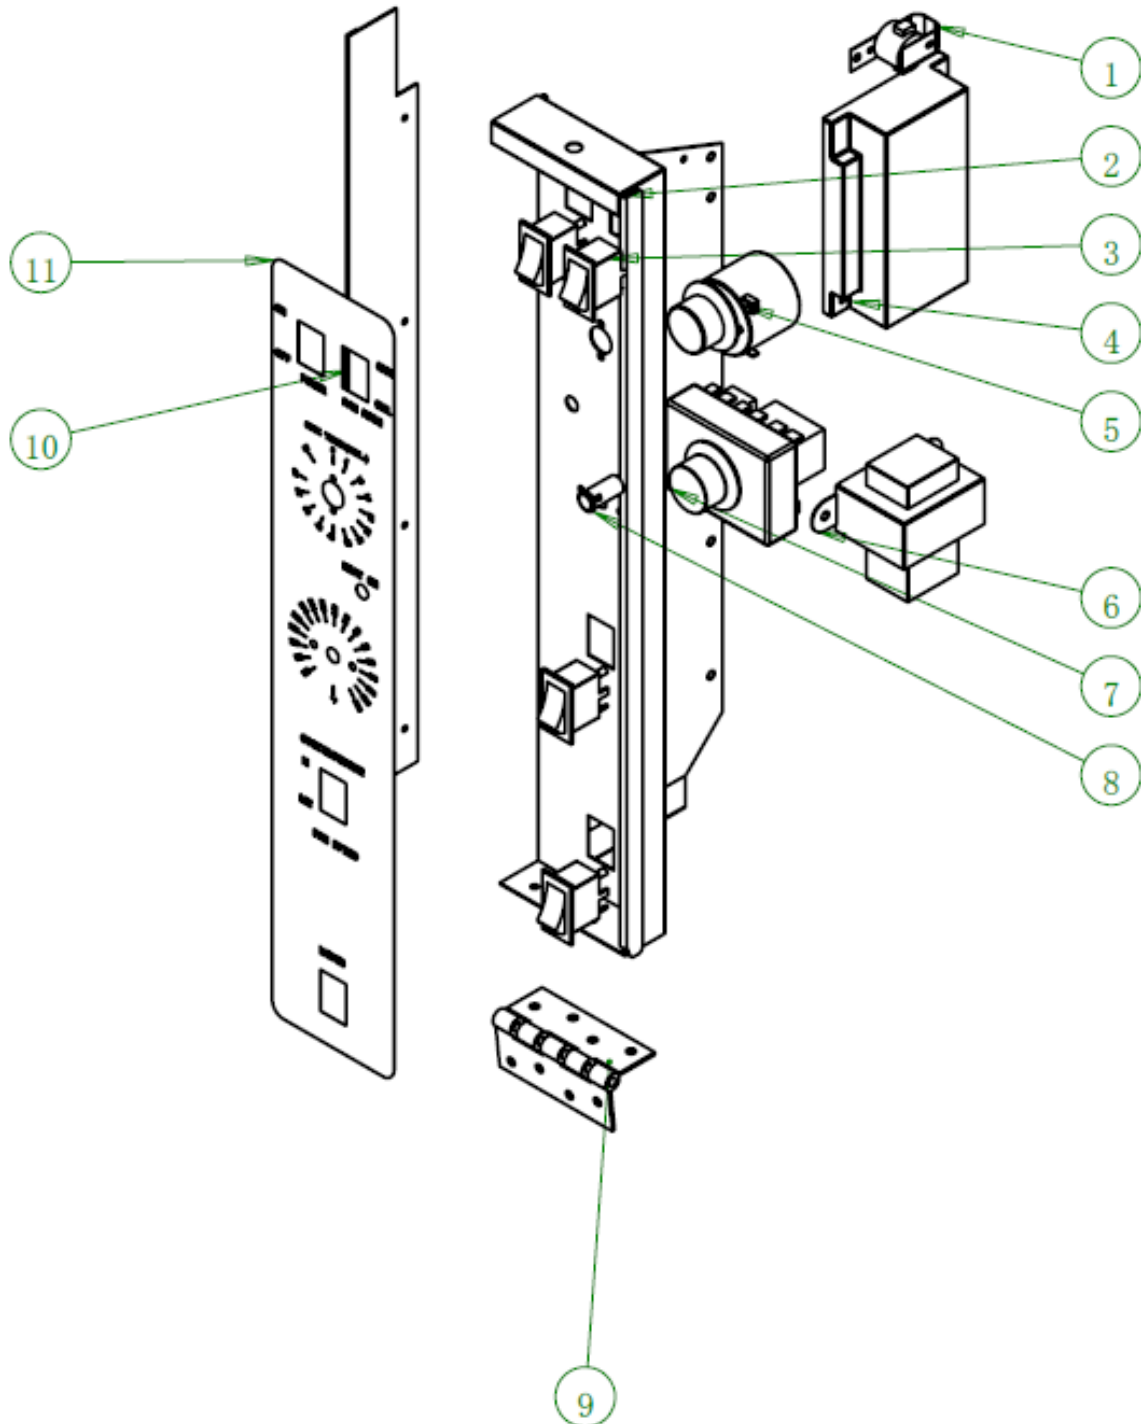

GUSVCO-1-NAT Control panel assembly

GUSVCO-1-NAT Control panel assembly Part List

No.	Part Code	Part Name	QTY
1	301100086	Buzzer	1
2	20265002040	Control panel	1
3	301080172	Water-proof switch	4
4	301150304	Ignition controller -24V	1
5	301120028	Timer -60mins	1
6	301100149	Voltage changer	1
7	301030208	Thermostat	1
8	301130140	working indicator	1
9	302190015	door hinge	1
10	20265002041	side plate of control panel	1
11	303124340	Panel sticker	1