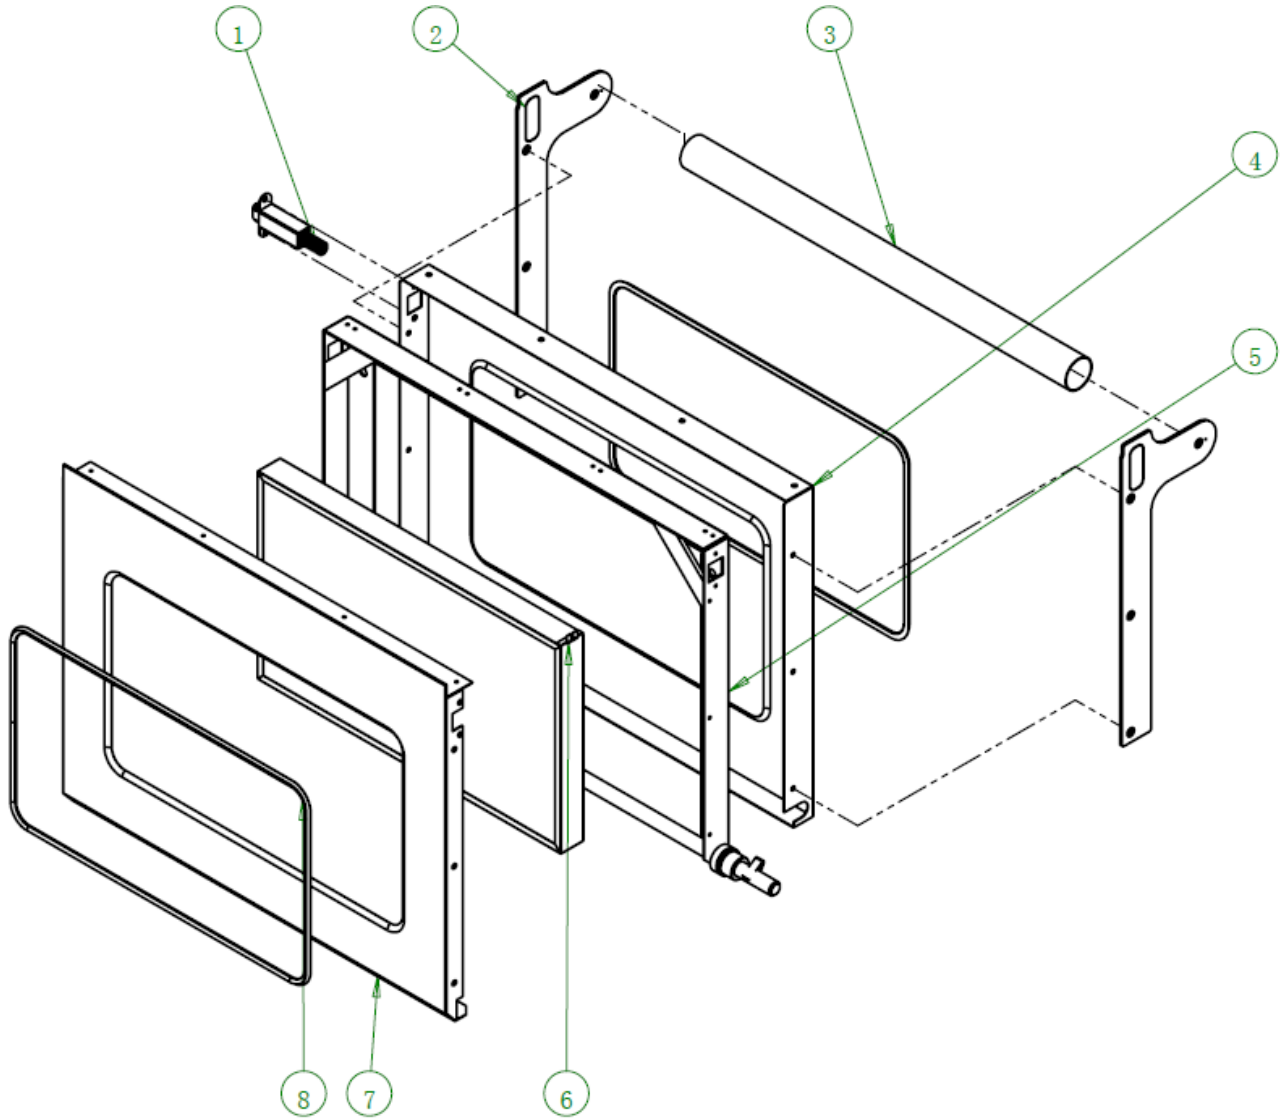

GUSVCO-1-NAT Door assembly

GUSVCO-1-NAT Door assembly

Part List

No.	Part Code	Part Name	QTY
1	20165002016	Door catch Assy. (ball style)	1
2	20265002092 (Left) 20265002093 (Right)	Left door handle fixing plate (straight)	2
3	314430023	door handle (round tube)	1
4	20265002046	exterior plate of right door	1
5	20165002012	right door frame assembly	1
6	20165002013	door glass frame assembly	1
7	20265002053	interior plate of right door	1
8	302201976	sealing gasket of door glass frame	2