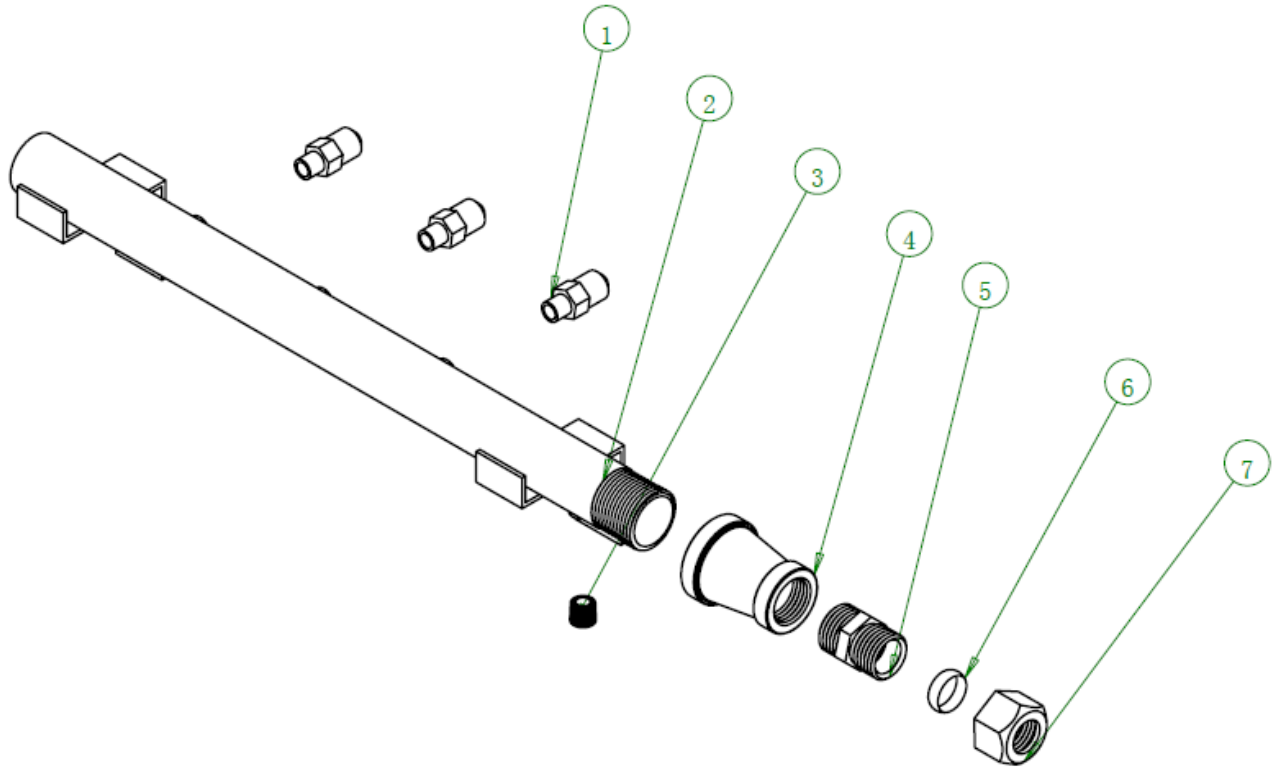

GUSVCO-1-NAT Gas Mainfold assembly

GUSVCO-1-NAT Gas Mainfold assembly Part List

No.	Part Code	Part Name	QTY
1	302150212	Burner nozzle-NG	3
	302150169	Burner nozzle-LPG	3
2	302180512	Gas inlet pipe	1
3	302200620	Screw	1
4	302060028	NPT1/2-NPT3/4 adapter	1
5	302140077	M20-G1/2 adapter	1
6	302140079	¢ 15 Clamps	1
7	302140080	M20 nut	1