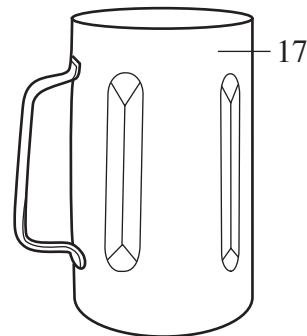

WARING COMMERCIAL®

7012BU / Base Unit Only

7012G / Glass Container

7012S / Stainless Steel Container

004315
2 Piece Lid
for Glass Container

003548
Blending Assy.

500204
Container
with Blending Assy.

501017
Stainless Steel Lid
(optional)
for Stainless Steel Container

003559
Drive Coupling

500665
2 Piece Lid
for S.S. Container

500758
Container / stainless steel
with Blending Assy.

008065
Container / stainless steel
with Blending Assy. and Lid

003548
Blending Assy.
(same as glass container)

010162
Name Plate

502762
Bottom Plate Assy.

Catalog**Model**

7012BU

34BL97 (*older units*)

7012G

HGB7WTS3 (*current production & 2nd generation*)

7012S