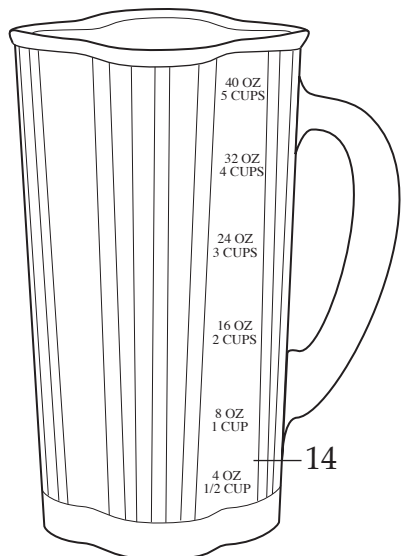

WARING COMMERCIAL®

7012BU / Base Unit Only

7012G / Glass Container

7012S / Stainless Steel Container

004315
2 Piece Lid
for Glass Container

003548
Blending Assy.

500204
Container
with Blending Assy.

501017
Stainless Steel Lid
(optional)
for Stainless Steel Container

003559
Drive Coupling

500665
2 Piece Lid
for S.S. Container

500758
Container / stainless steel
with Blending Assy.

008065
Container / stainless steel
with Blending Assy. and Lid

003548
Blending Assy.
(same as glass container)