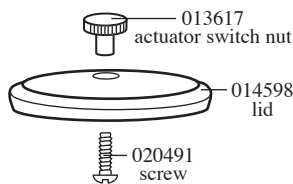

WARING COMMERCIAL®

7012BU / Base Unit Only

7012G / Glass Container

7012S / Stainless Steel Container

004315
2 Piece Lid
for Glass Container

003548
Blending Assy.

500204
Container
with Blending Assy.

501017
Stainless Steel Lid
(optional)
for Stainless Steel Container

003559
Drive Coupling

500665
2 Piece Lid
for S.S. Container

500758
Container / stainless steel
with Blending Assy.

008065
Container / stainless steel
with Blending Assy. and Lid

003548
Blending Assy.
(same as glass container)