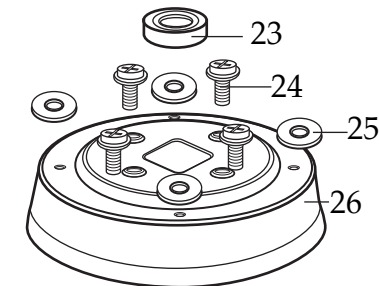

WARING COMMERCIAL®

7012BU / Base Unit Only

7012G / Glass Container

7012S / Stainless Steel Container

004315
2 Piece Lid
for Glass Container

003548
Blending Assy.

500204
Container
with Blending Assy.

501017
Stainless Steel Lid
(optional)
for Stainless Steel Container

003559
Drive Coupling

500665
2 Piece Lid
for S.S. Container

500758
Container / stainless steel
with Blending Assy.

008065
Container / stainless steel
with Blending Assy. and Lid

003548
Blending Assy.
(same as glass container)

010162
Name Plate

502762
Bottom Plate Assy.

Catalog**Model**

7012BU

34BL97 (*older units*)

7012G

HGB7WTS3 (*current production & 2nd generation*)

7012S