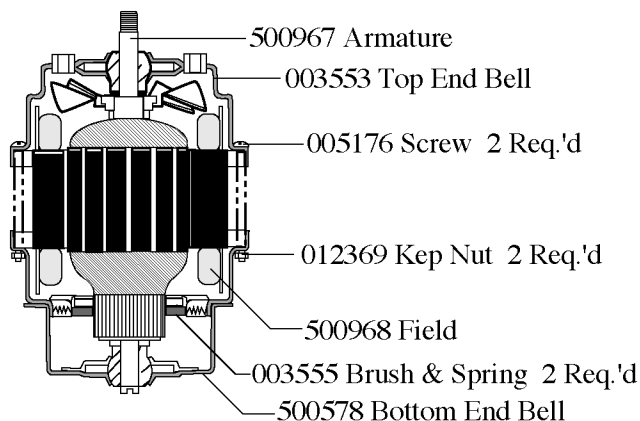

Catalog

7012BU

7012G

7012S

Model

34BL97 (*older units*)

HGB7WTS3 (*current production & 2nd generation*)

Waring Factory Service Center
314 Ella T. Grasso Ave.
Torrington, CT 06790
Tele. 1-800-269-6640

Fax 860-496-9017
www.waringproducts.com

Illustration #	Part #	Description
30	017439	Base (top housing)
31	005240	Screw 4 Req.'d
32	502746	Switch Assy. (<i>current production & 2nd generation</i>)
	501673	Switch Assy. (<i>older units</i>)
33	025782	Spacer 2 Req.'d (<i>current production & 2nd generation</i>)
	015457	Spacer 2 Req.'d (<i>older units</i>)
34	025791	Screw 2 Req.'d (<i>current production & 2nd generation</i>)
	007783	Screw 2 Req.'d (<i>older units</i>)
35	501007	Cord Set
36	013680	Strain Relief (<i>current production & 2nd generation</i>)
	016410	Clamp with 002962 - Screw (<i>older units</i>)
37	009051	Wire Nut 2 Req.'d
38	025667	Bottom Plate (<i>current production & 2nd generation</i>)
	500799	Bottom Plate No Longer Available (<i>older units</i>)
39	002891	Foot 3 Req.'d
40	003569	Screw 3 Req.'d
41	003515	Square Drive Stud
42	003507	Washer /stainless steel
43	003514	Slinger
44	003558	Rubber Coupling

Items Not Shown

015902 - Snap Bushing (*older units*)

702237 - Motor No Longer Available

Limited Quantities of Parts Available

Wiring Diagram