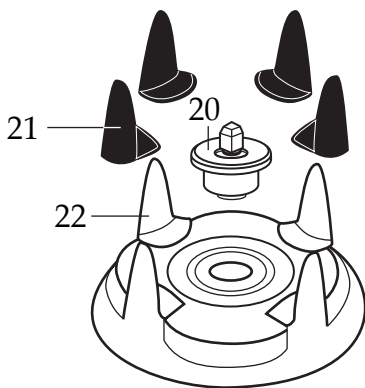

WARING COMMERCIAL®

7012BU / Base Unit Only

7012G / Glass Container

7012S / Stainless Steel Container

004315
2 Piece Lid
for Glass Container

003548
Blending Assy.

500204
Container
with Blending Assy.

501017
Stainless Steel Lid
(optional)
for Stainless Steel Container

003559
Drive Coupling

500665
2 Piece Lid
for S.S. Container

500758
Container / stainless steel
with Blending Assy.

008065
Container / stainless steel
with Blending Assy. and Lid

003548
Blending Assy.
(same as glass container)

010162
Name Plate

502762
Bottom Plate Assy.

Catalog**Model**

7012BU

34BL97 (*older units*)

7012G

HGB7WTS3 (*current production & 2nd generation*)

7012S

Illustration #	Part #	Description
30	017439	Base (top housing)
31	005240	Screw 4 Req.'d
32	502746	Switch Assy. (<i>current production & 2nd generation</i>)
	501673	Switch Assy. (<i>older units</i>)
33	025782	Spacer 2 Req.'d (<i>current production & 2nd generation</i>)
	015457	Spacer 2 Req.'d (<i>older units</i>)
34	025791	Screw 2 Req.'d (<i>current production & 2nd generation</i>)
	007783	Screw 2 Req.'d (<i>older units</i>)
35	501007	Cord Set
36	013680	Strain Relief (<i>current production & 2nd generation</i>)
	016410	Clamp with 002962 - Screw (<i>older units</i>)
37	009051	Wire Nut 2 Req.'d
38	025667	Bottom Plate (<i>current production & 2nd generation</i>)
	500799	Bottom Plate No Longer Available (<i>older units</i>)
39	002891	Foot 3 Req.'d
40	003569	Screw 3 Req.'d
41	003515	Square Drive Stud
42	003507	Washer /stainless steel
43	003514	Slinger
44	003558	Rubber Coupling