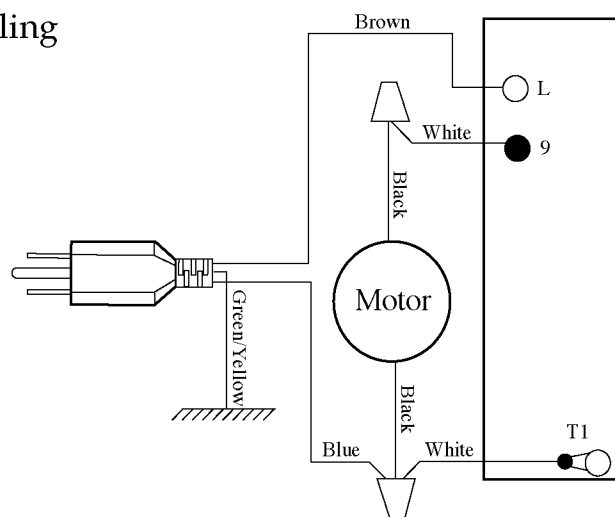

Catalog

7012BU

7012G

7012S

Model

34BL97 (*older units*)

HGB7WTS3 (*current production & 2nd generation*)

Waring Factory Service Center
314 Ella T. Grasso Ave.
Torrington, CT 06790
Tele. 1-800-269-6640

Fax 860-496-9017
www.waringproducts.com

Illustration #	Part #	Description
30	017439	Base (top housing)
31	005240	Screw 4 Req.'d
32	502746	Switch Assy. (<i>current production & 2nd generation</i>)
	501673	Switch Assy. (<i>older units</i>)
33	025782	Spacer 2 Req.'d (<i>current production & 2nd generation</i>)
	015457	Spacer 2 Req.'d (<i>older units</i>)
34	025791	Screw 2 Req.'d (<i>current production & 2nd generation</i>)
	007783	Screw 2 Req.'d (<i>older units</i>)
35	501007	Cord Set
36	013680	Strain Relief (<i>current production & 2nd generation</i>)
	016410	Clamp with 002962 - Screw (<i>older units</i>)
37	009051	Wire Nut 2 Req.'d
38	025667	Bottom Plate (<i>current production & 2nd generation</i>)
	500799	Bottom Plate No Longer Available (<i>older units</i>)
39	002891	Foot 3 Req.'d
40	003569	Screw 3 Req.'d
41	003515	Square Drive Stud
42	003507	Washer /stainless steel
43	003514	Slinger
44	003558	Rubber Coupling

Items Not Shown

015902 - Snap Bushing (*older units*)

702237 - Motor No Longer Available

Limited Quantities of Parts Available

Wiring Diagram