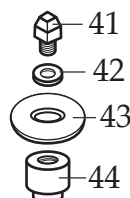

WARING COMMERCIAL®

7012BU / Base Unit Only

7012G / Glass Container

7012S / Stainless Steel Container

004315
2 Piece Lid
for Glass Container

003548
Blending Assy.

500204
Container
with Blending Assy.

501017
Stainless Steel Lid
(optional)
for Stainless Steel Container

003559
Drive Coupling

500665
2 Piece Lid
for S.S. Container

500758
Container / stainless steel
with Blending Assy.

008065
Container / stainless steel
with Blending Assy. and Lid

003548
Blending Assy.
(same as glass container)

010162
Name Plate

502762
Bottom Plate Assy.

Catalog**Model**

7012BU

34BL97 (*older units*)

7012G

HGB7WTS3 (*current production & 2nd generation*)

7012S

Illustration #	Part #	Description
30	017439	Base (top housing)
31	005240	Screw 4 Req.'d
32	502746	Switch Assy. (<i>current production & 2nd generation</i>)
	501673	Switch Assy. (<i>older units</i>)
33	025782	Spacer 2 Req.'d (<i>current production & 2nd generation</i>)
	015457	Spacer 2 Req.'d (<i>older units</i>)
34	025791	Screw 2 Req.'d (<i>current production & 2nd generation</i>)
	007783	Screw 2 Req.'d (<i>older units</i>)
35	501007	Cord Set
36	013680	Strain Relief (<i>current production & 2nd generation</i>)
	016410	Clamp with 002962 - Screw (<i>older units</i>)
37	009051	Wire Nut 2 Req.'d
38	025667	Bottom Plate (<i>current production & 2nd generation</i>)
	500799	Bottom Plate No Longer Available (<i>older units</i>)
39	002891	Foot 3 Req.'d
40	003569	Screw 3 Req.'d
41	003515	Square Drive Stud
42	003507	Washer /stainless steel
43	003514	Slinger
44	003558	Rubber Coupling