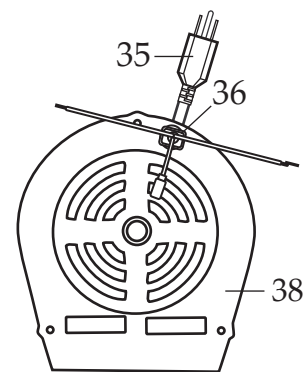

003559
Drive Coupling

500665
2 Piece Lid
for S.S. Container

500758
Container / stainless steel
with Blending Assy.

008065
Container / stainless steel
with Blending Assy. and Lid

003548
Blending Assy.
(same as glass container)

010162
Name Plate

502762
Bottom Plate Assy.

Catalog**Model**

7012BU

34BL97 (*older units*)

7012G

HGB7WTS3 (*current production & 2nd generation*)

7012S

Waring Factory Service Center
 314 Ella T. Grasso Ave.
 Torrington, CT 06790
 Tele. 1-800-269-6640

Fax 860-496-9017
 www.waringproducts.com

Illustration #	Part #	Description
1	003146	Center Lid
2	003574	Outer Lid /clover leaf
3	003504	Cap Nut
4	003540	Blade
5	003503	Bearing Cap
6	003508	Washer
7	010012	Bearing Holder
8	009724	Washer /nylon
9	003537	Washer /stainless steel
10	003509	Washer /neoprene (rubber)
11	003510	Washer
12	003500	Shaft
13	009780	Hex Nut
14	003573	Glass Container /40 oz. = 5 cups
15	011700	Center Lid
16	013443	Outer Lid /vinyl
17	012860	Stainless Steel Container /32 oz.
18	009762	Gasket
19	015055	Container Adapter
20	003559	Drive Coupling
21	003498	Jar Pad 4 Req.'d
22	018996	Jar Holder
23	018596	Housing Seal
24	003578	Screw 4 Req.'d
25	003538	Washer /fiber 4 Req.'d
26	017290	Plated Motor Bracket
27	025666	Motor Spacer (<i>current production & 2nd generation</i>)
28	025663	Baffle 2 Req.'d (<i>current production & 2nd generation</i>)
	003513	Baffle (<i>older units</i>)
29	028156	Motor (<i>current production</i>)
	025722	Motor (<i>2nd generation & older units</i>)