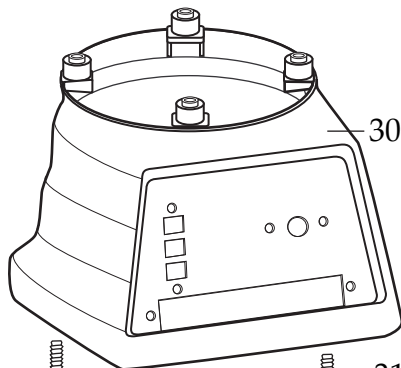

WARING COMMERCIAL®

7012BU / Base Unit Only

7012G / Glass Container

7012S / Stainless Steel Container

004315
2 Piece Lid
for Glass Container

003548
Blending Assy.

500204
Container
with Blending Assy.

501017
Stainless Steel Lid
(optional)
for Stainless Steel Container

003559
Drive Coupling

500665
2 Piece Lid
for S.S. Container

500758
Container / stainless steel
with Blending Assy.

008065
Container / stainless steel
with Blending Assy. and Lid

003548
Blending Assy.
(same as glass container)

010162
Name Plate

502762
Bottom Plate Assy.

Catalog**Model**

7012BU

34BL97 (*older units*)

7012G

HGB7WTS3 (*current production & 2nd generation*)

7012S