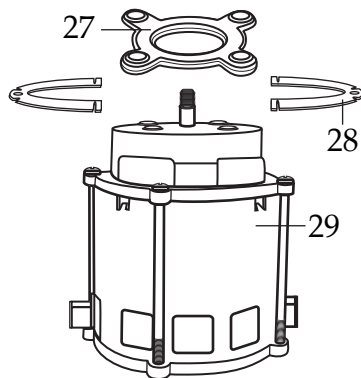

WARING COMMERCIAL®

7012BU / Base Unit Only

7012G / Glass Container

7012S / Stainless Steel Container

004315
2 Piece Lid
for Glass Container

003548
Blending Assy.

500204
Container
with Blending Assy.

501017
Stainless Steel Lid
(optional)
for Stainless Steel Container

003559
Drive Coupling

500665
2 Piece Lid
for S.S. Container

500758
Container / stainless steel
with Blending Assy.

008065
Container / stainless steel
with Blending Assy. and Lid

003548
Blending Assy.
(same as glass container)

010162
Name Plate

502762
Bottom Plate Assy.

Catalog**Model**

7012BU

34BL97 (*older units*)

7012G

HGB7WTS3 (*current production & 2nd generation*)

7012S

Illustration #	Part #	Description
30	017439	Base (top housing)
31	005240	Screw 4 Req.'d
32	502746	Switch Assy. (<i>current production & 2nd generation</i>)
	501673	Switch Assy. (<i>older units</i>)
33	025782	Spacer 2 Req.'d (<i>current production & 2nd generation</i>)
	015457	Spacer 2 Req.'d (<i>older units</i>)
34	025791	Screw 2 Req.'d (<i>current production & 2nd generation</i>)
	007783	Screw 2 Req.'d (<i>older units</i>)
35	501007	Cord Set
36	013680	Strain Relief (<i>current production & 2nd generation</i>)
	016410	Clamp with 002962 - Screw (<i>older units</i>)
37	009051	Wire Nut 2 Req.'d
38	025667	Bottom Plate (<i>current production & 2nd generation</i>)
	500799	Bottom Plate No Longer Available (<i>older units</i>)
39	002891	Foot 3 Req.'d
40	003569	Screw 3 Req.'d
41	003515	Square Drive Stud
42	003507	Washer /stainless steel
43	003514	Slinger
44	003558	Rubber Coupling