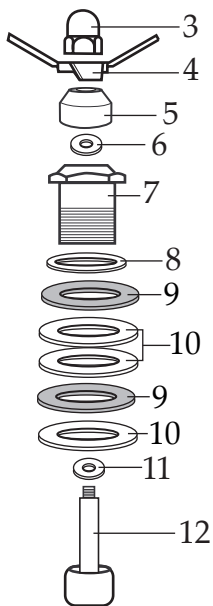

003548
Blending Assy.