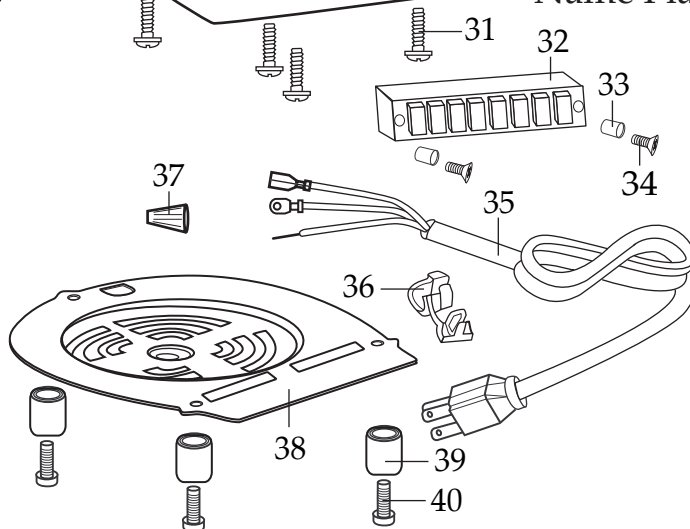

500204
Container
with Blending Assy.